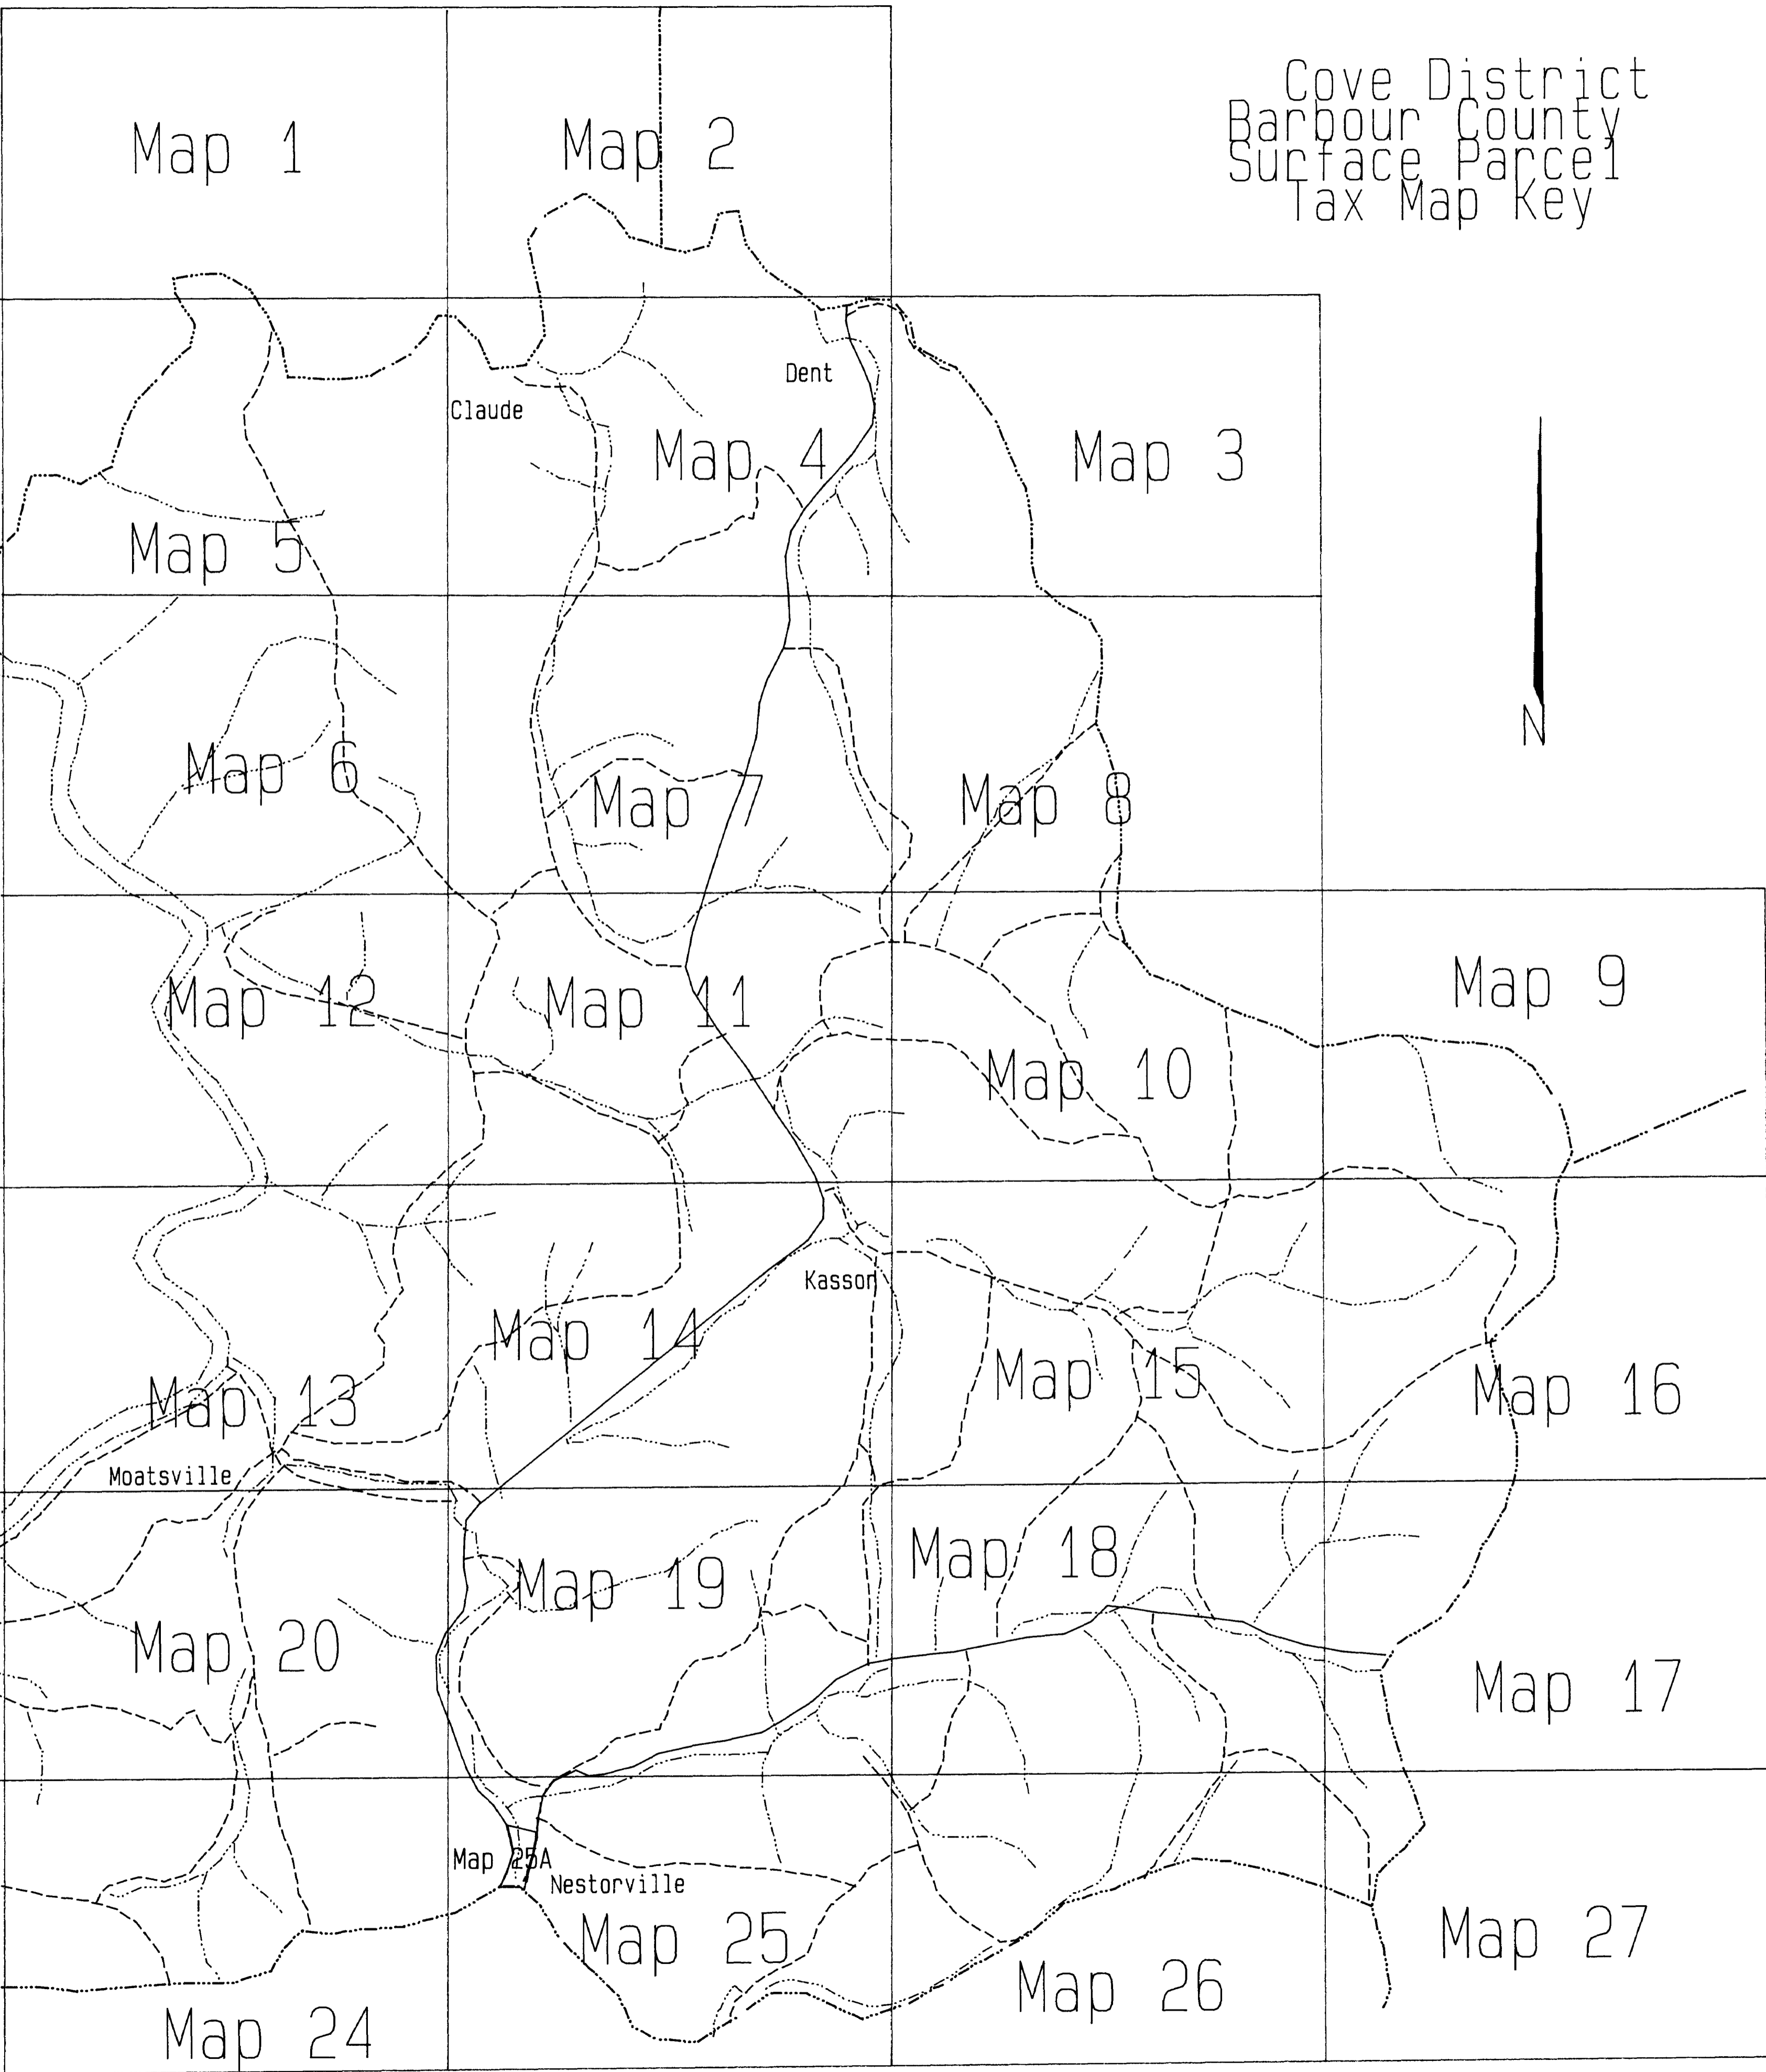

Cove District  
Barbour County  
Surface Parcel  
Tax Map Key

RETURN TO  
COUNTY KEY

RETURN TO  
STATE KEY

COVE DISTRICT  
MASTER

RETURN TO  
COUNTY KEY

RETURN TO  
STATE KEY

COVE DISTRICT  
MASTER

N

Map 21

Map 22

Map 23

Map 1

Map 5

Map 6

Map 12

Map 13

Map 20

Map 24

Map 2

Map 4

Map 7

Map 11

Map 14

Map 19

Map 25A

Map 25

Map 3

Map 8

Map 10

Map 15

Map 18

Map 26