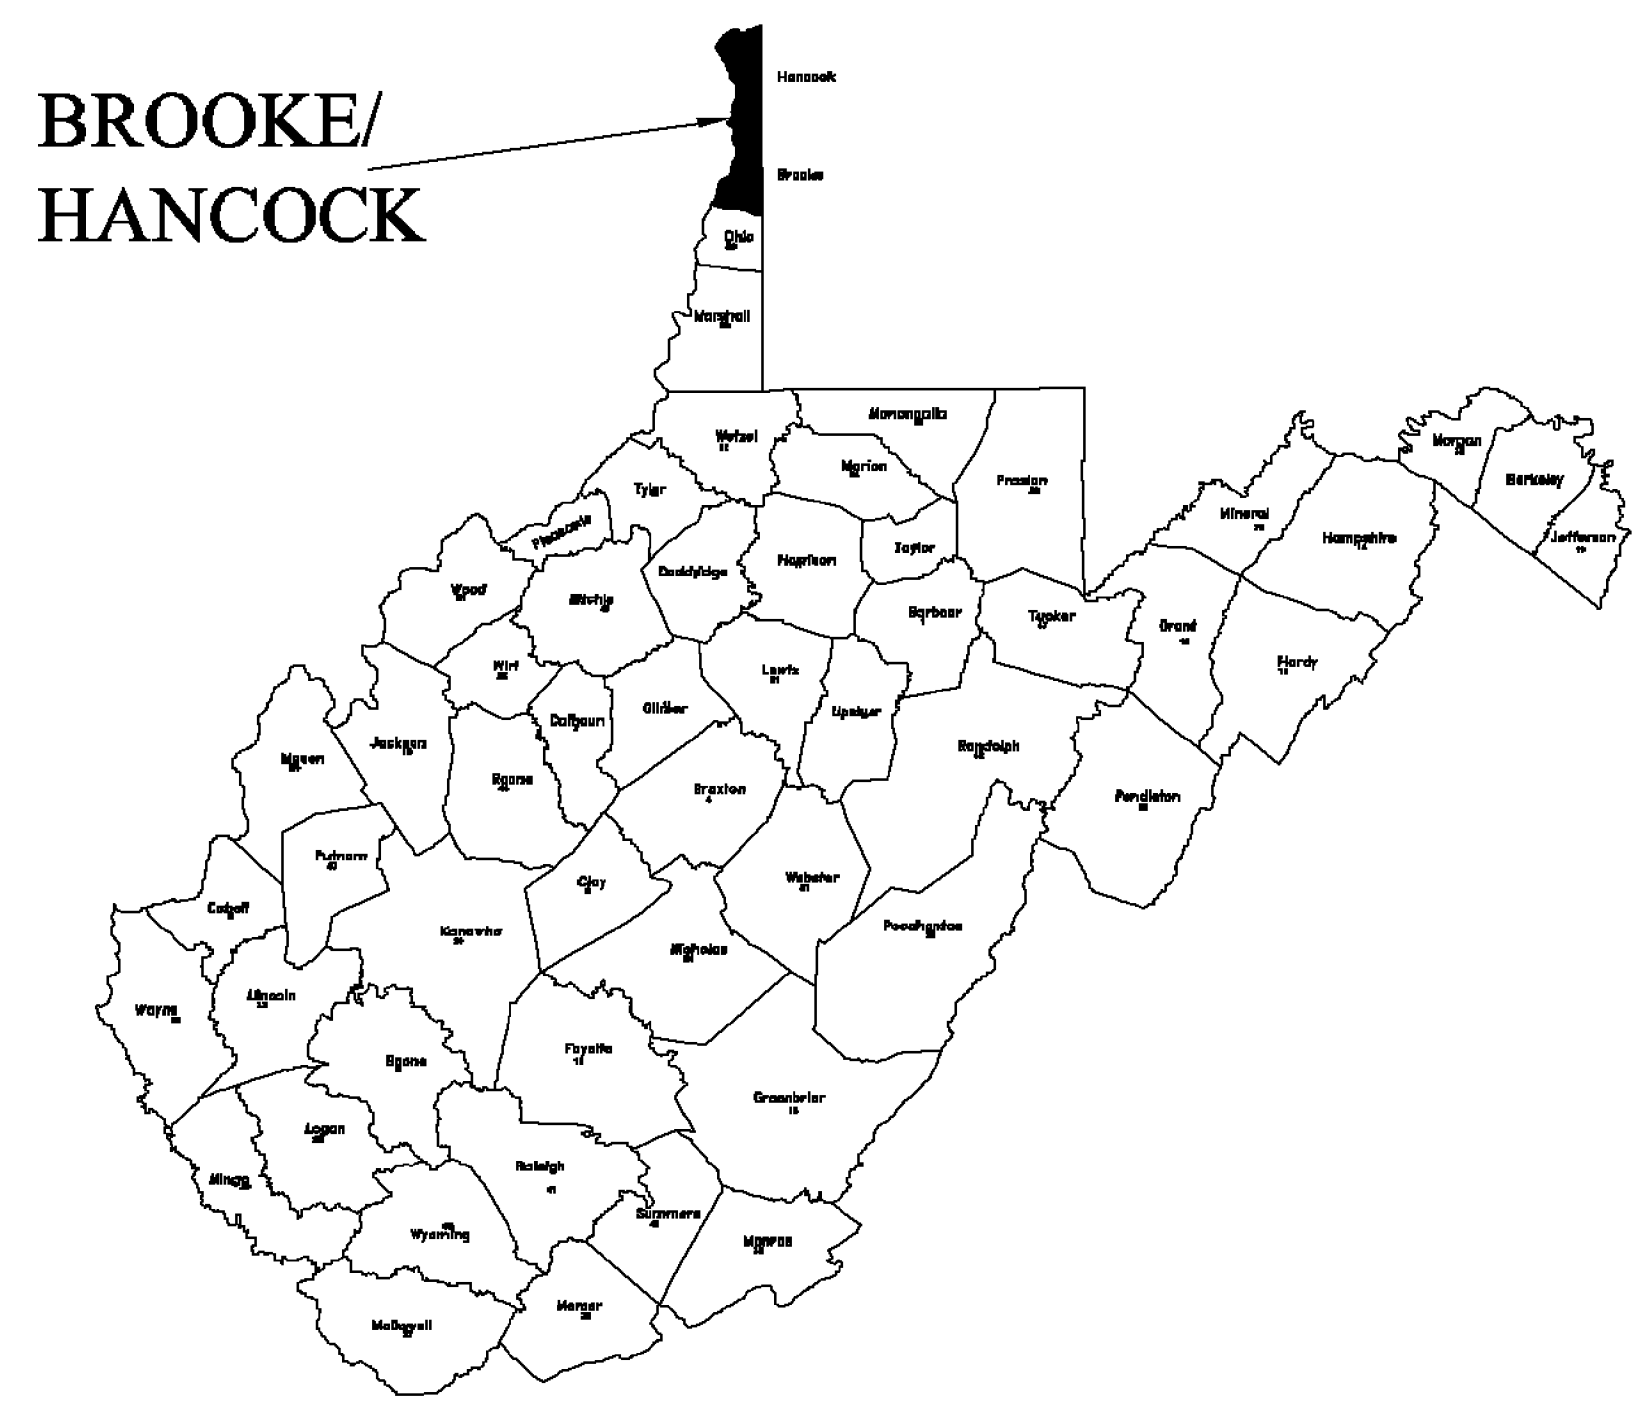

BROOKE/HANCOCK

WEST VIRGINIA

BEAVER COUNTY
PENNSYLVANIA

WASHINGTON COUNTY
PENNSYLVANIA