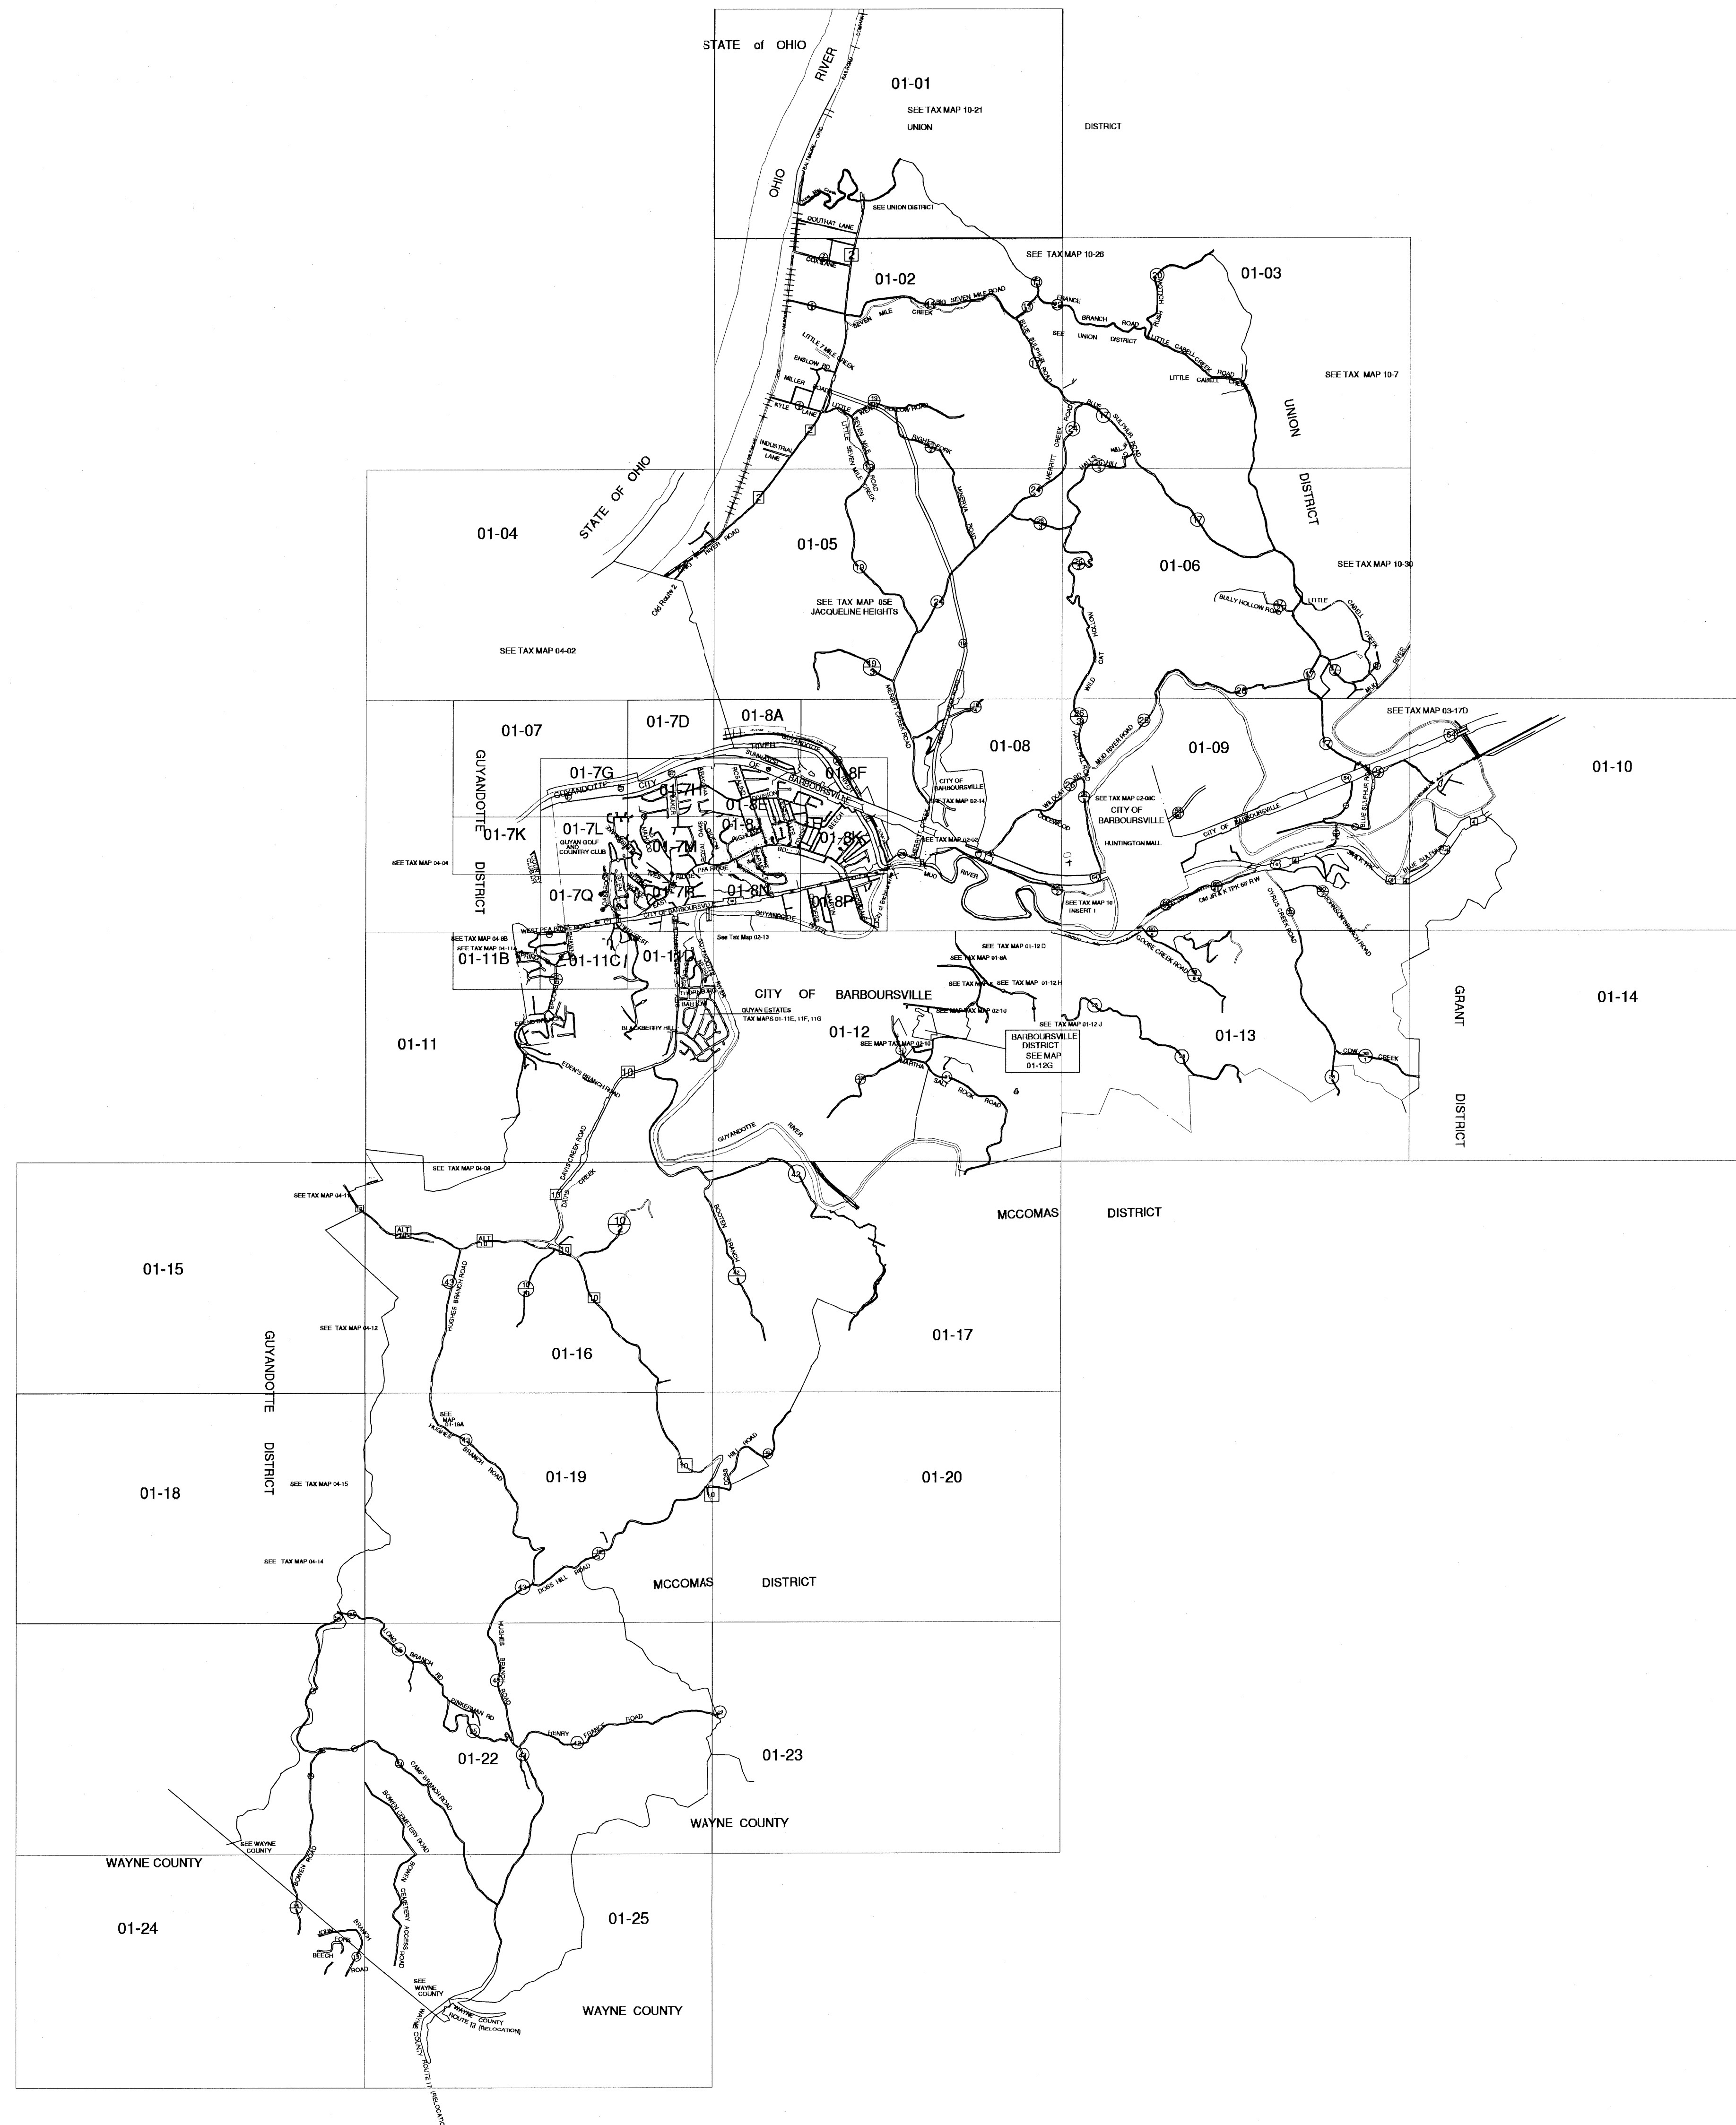

STATE of WEST VIRGINIA
 COUNTY of CABELL
 DISTRICT of BARBOURSVILLE

INDEX MAP

Legend

Roadway Right of Way

Delineated right of way

State/County Road Number

State Road Number

Interstate Highway

US Route

Delta Route

River/Creek/stream

State Line

County Line

District Line

Corporation Line

Railroad

Delineated Railroad R.O.W.

THIS DOCUMENT IS A TAX MAP: It was compiled for purposes of taxation from available record evidence and has not been field verified. It is not a valid survey plat. The existence of data on this map does not imply any "official" status to such data. The Cabell County Assessor's Office assumes no liability that might result from the inappropriate use of this document. RJ/Mapper