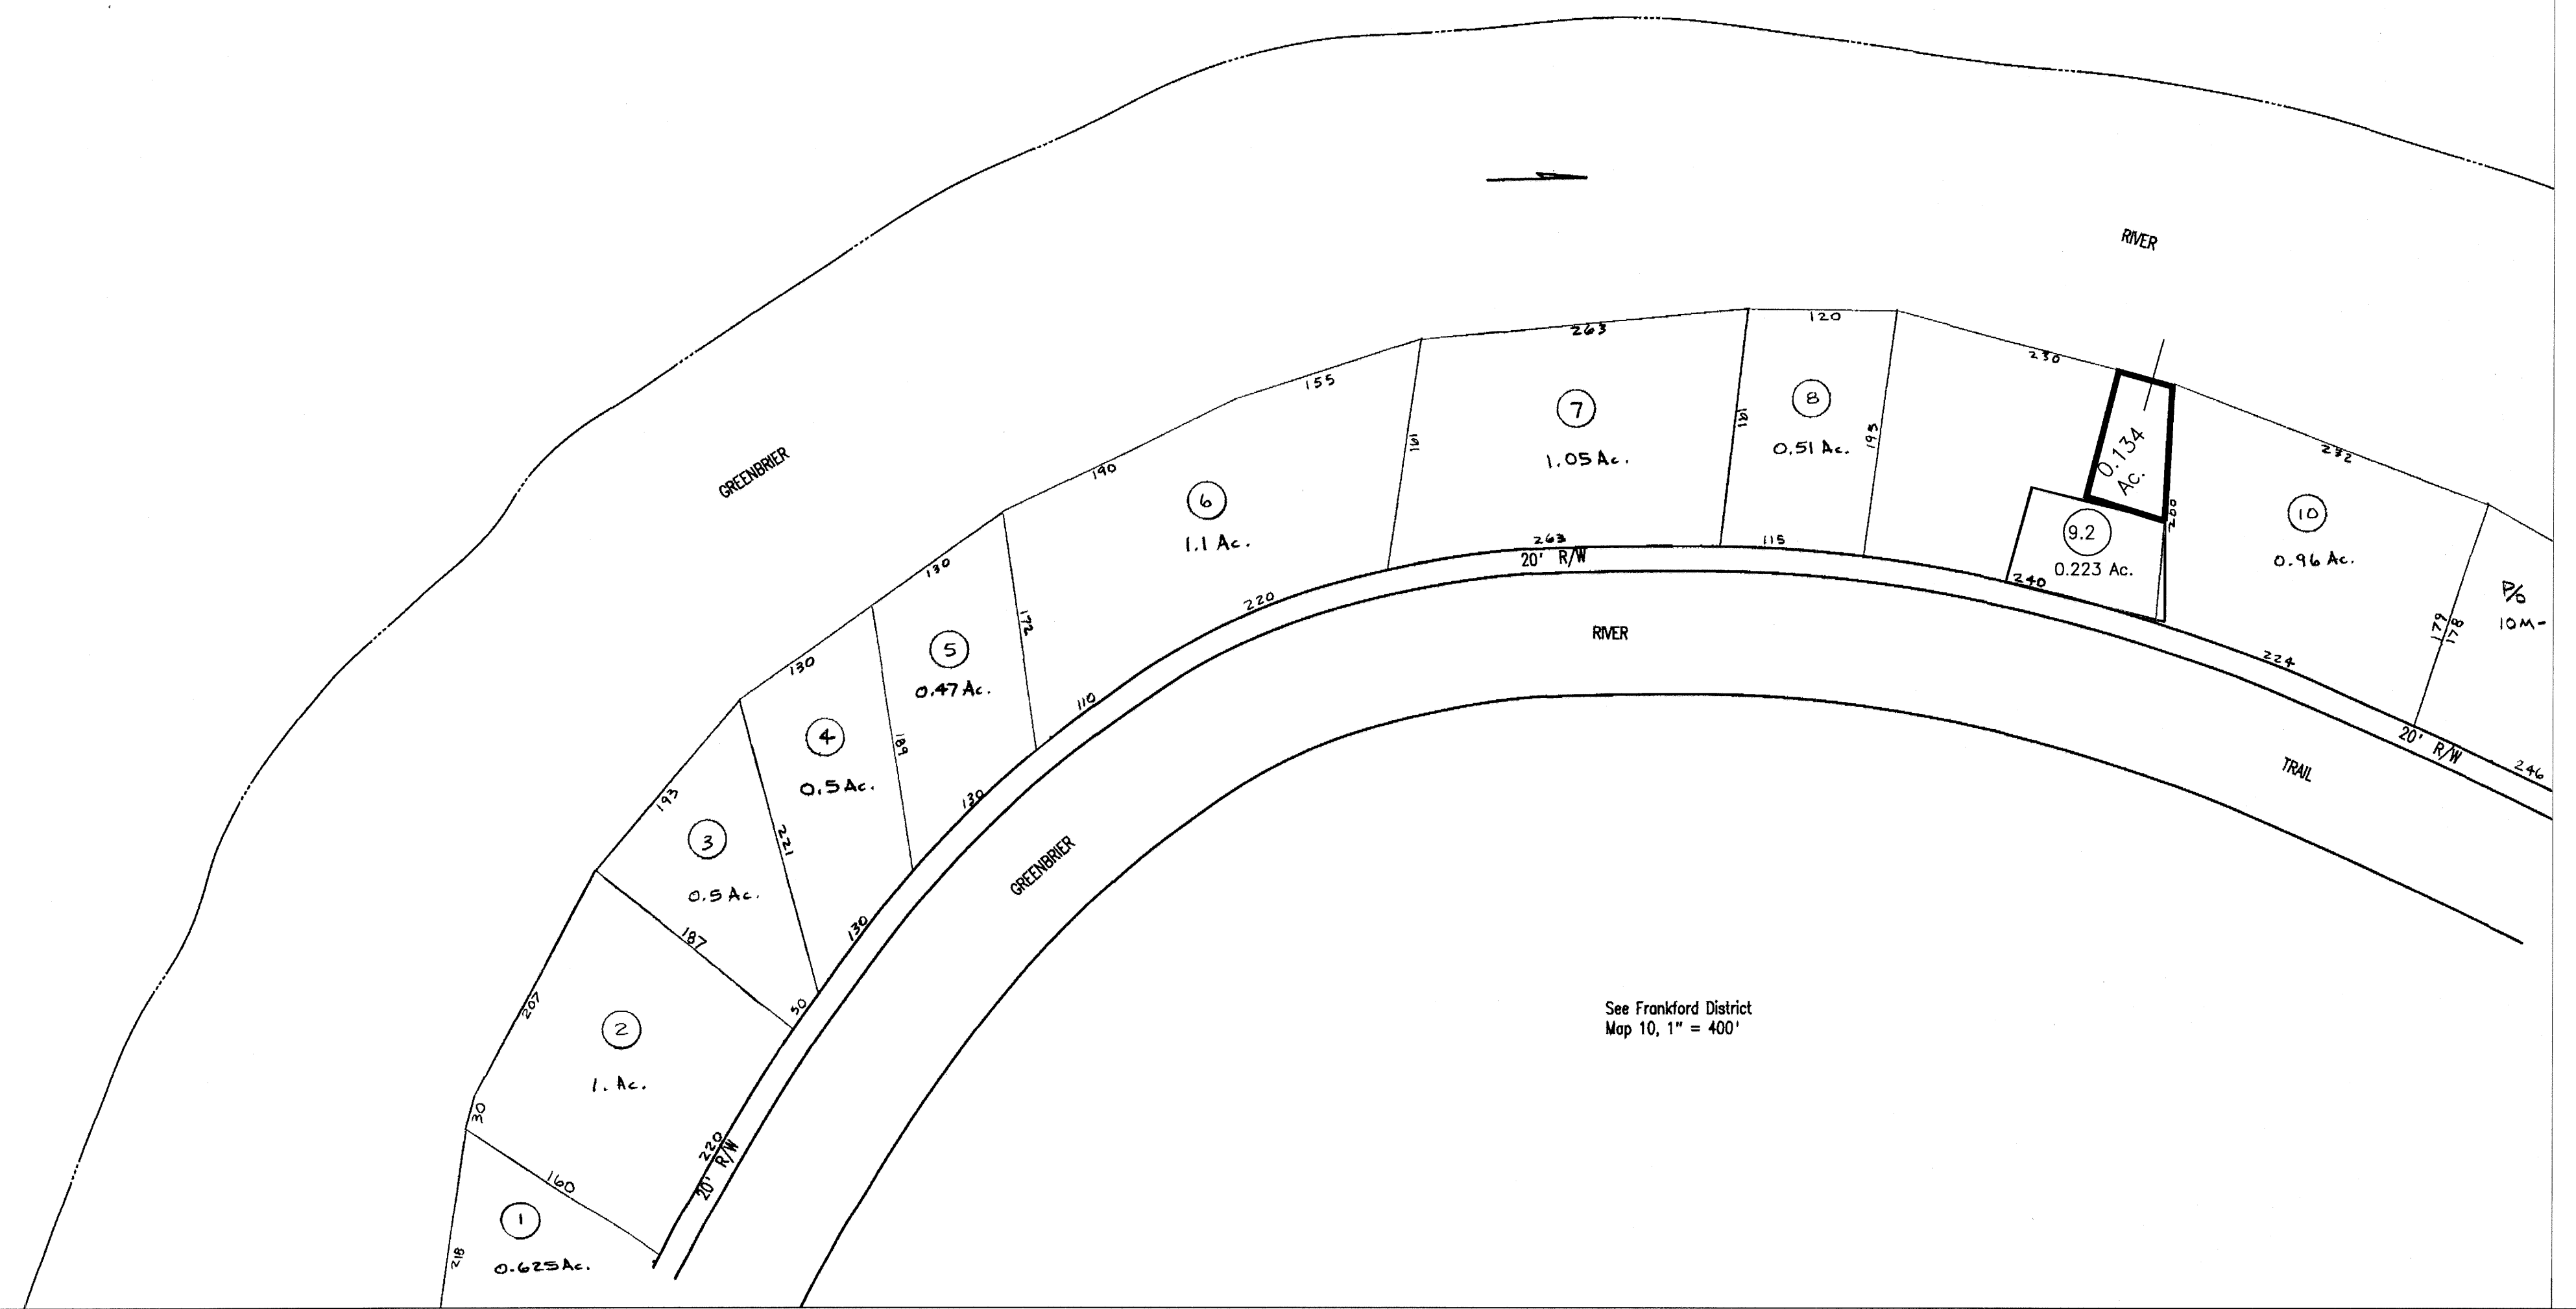

See Frankford District  
Map 10, 1" = 400'

For Tax Purposes Only

Greenbrier County  
Assessor's Office

Legend

Property line	———	Parcel number	⑩
Roads	====	Lot number	(5)
Streams	~~~~~	Consolidated	△
Land hook	Z	Parcel number	△
		Property line	———

plotted Nov 2005

	6P	
9L	10L	10M
15E	10R	10S

Greenbrier County  
State of West Virginia  
Lewisburg, West Virginia

Frankford  
District  
10L  
scale: 1 inch = 100 feet