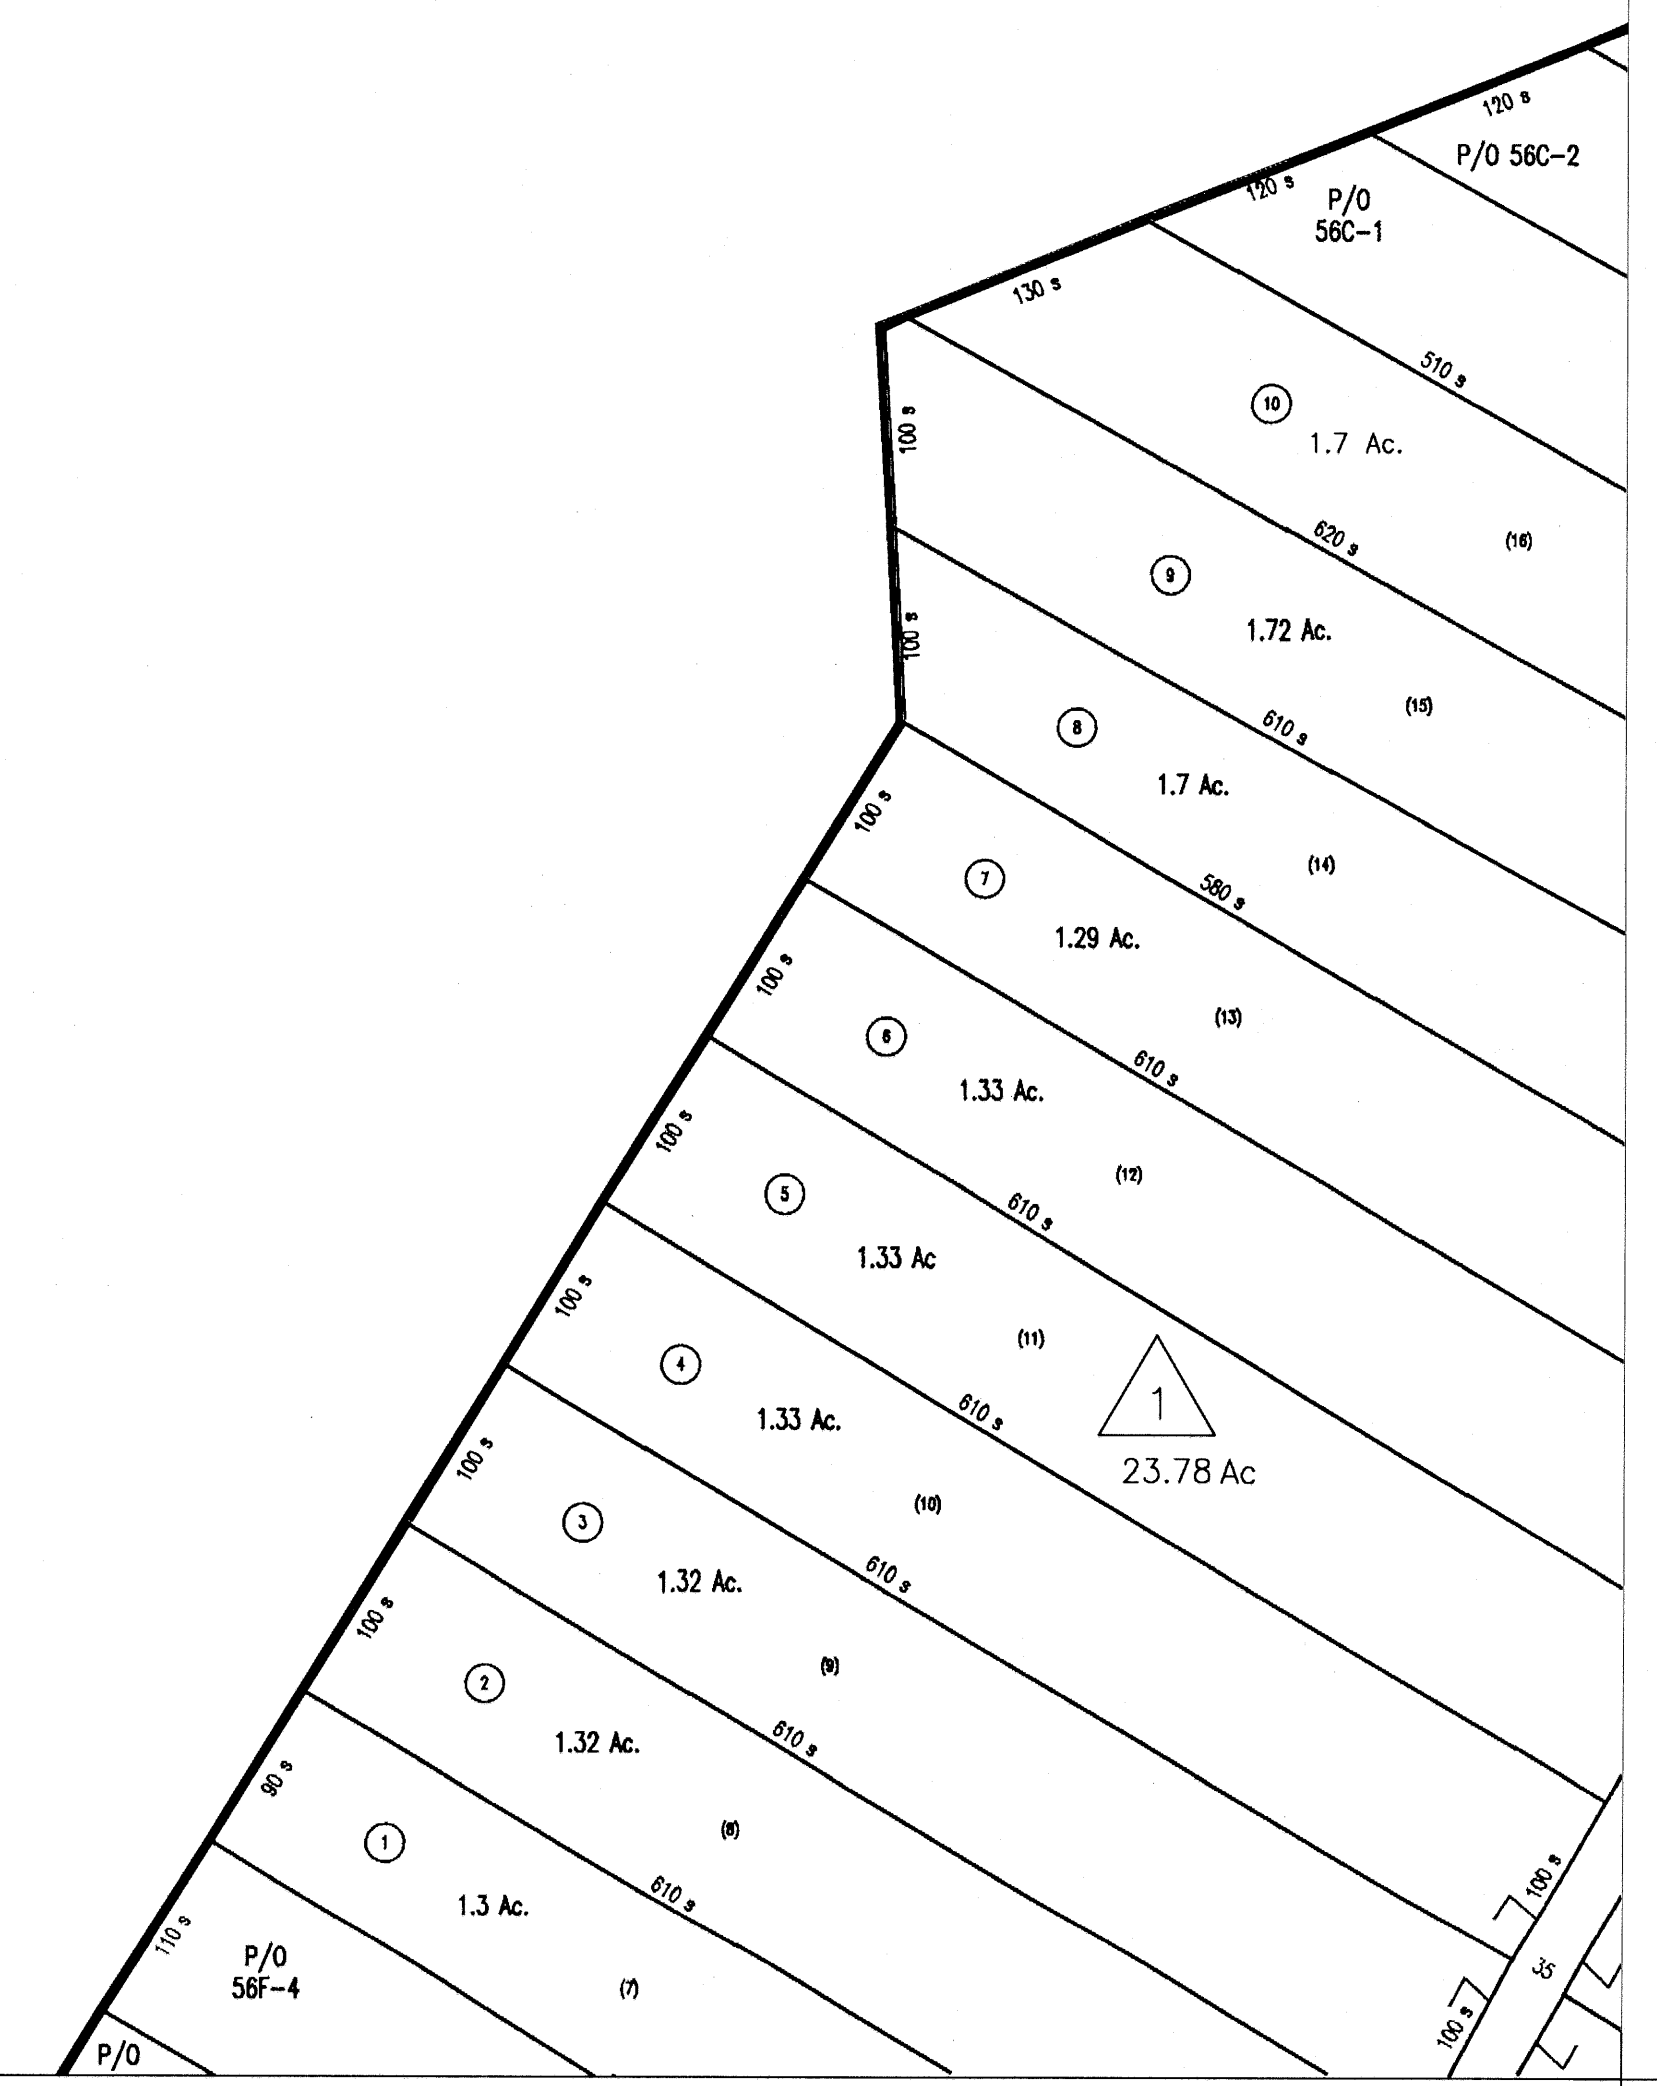

See Meadow Bluff District  
Map 56, 1"=400'

For Tax Purposes Only

Greenbrier County  
Assessor's Office

Legend

Property line	———	Parcel number	⑩
Roads	====	Lot number	(5)
Streams	~~~~~	Consolidated	△
Land hook	Z	Parcel number	
		Property line	———

plotted Nov 2005

48E	49L	49R
55C	56B	56C
55M	56F	56G

Greenbrier County  
State of West Virginia  
Lewisburg, West Virginia

Meadow Bluff District  
56B  
scale: 1 inch = 100 feet