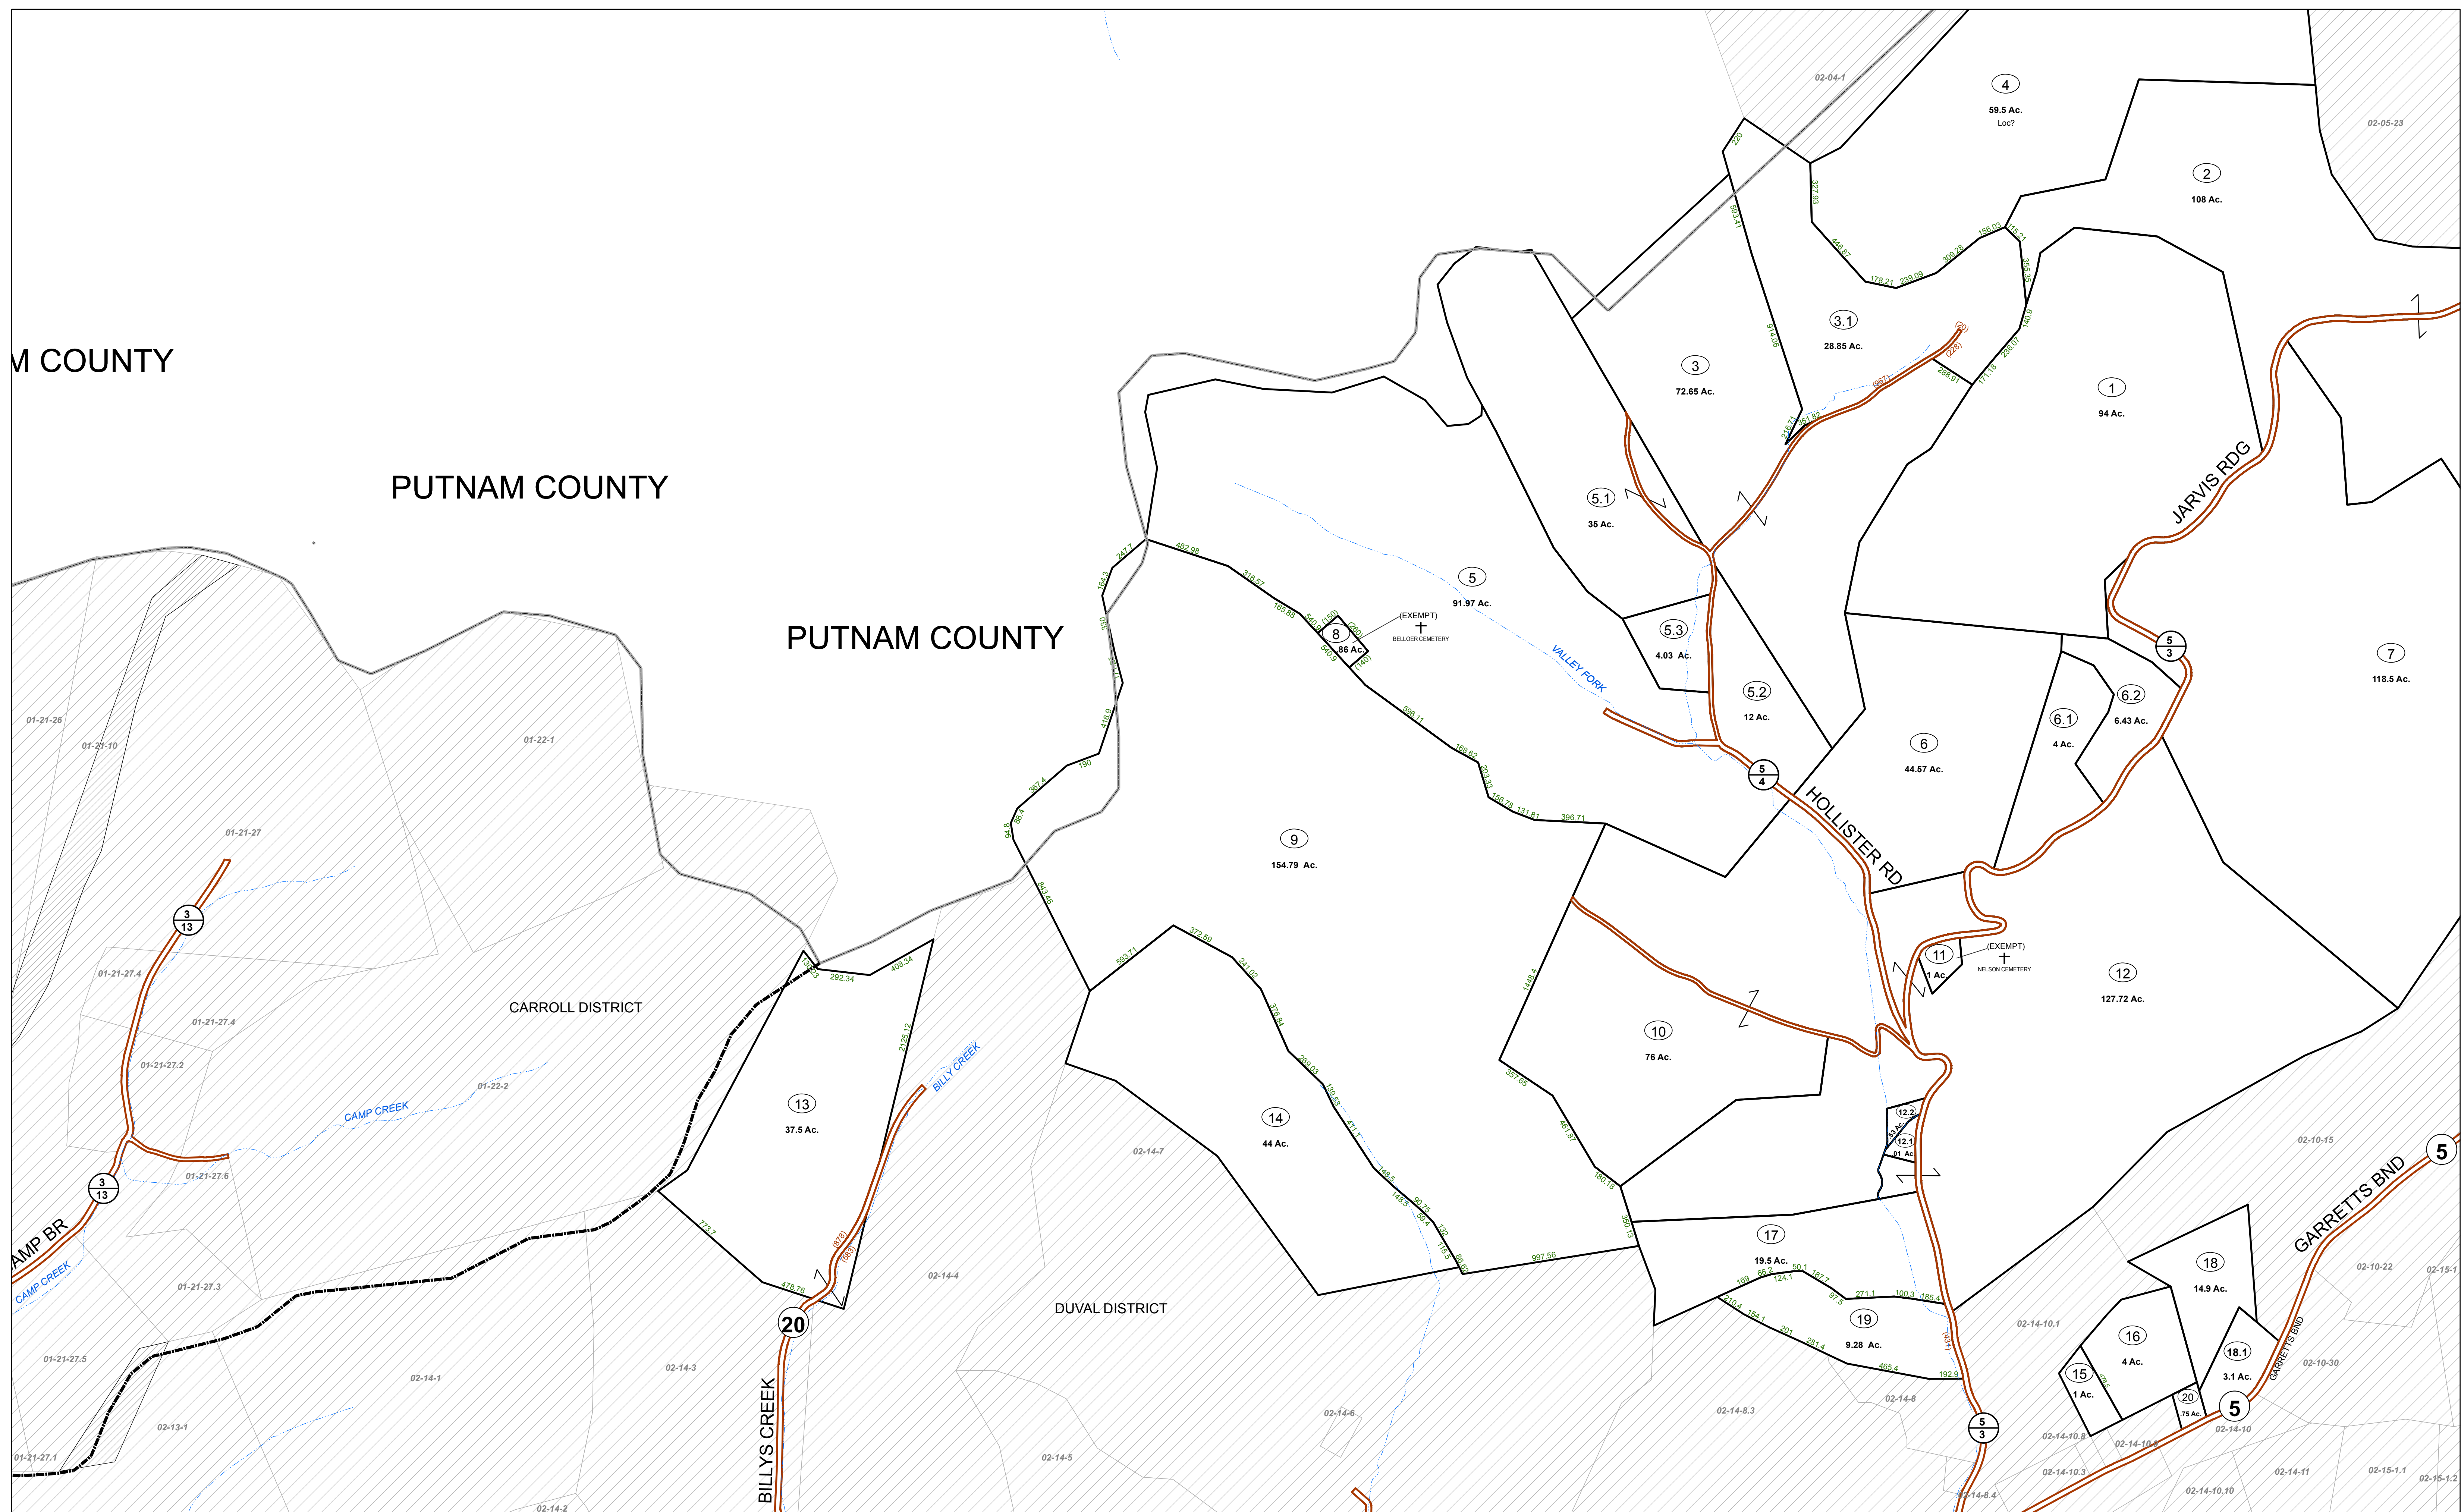

M COUNTY

PUTNAM COUNTY

PUTNAM COUNTY

CARROLL DISTRICT

DUVAL DISTRICT

FOR TAX PURPOSES ONLY
Prepared by Lincoln County, WV

Legend

Property Line	Original Lot Line
Road Right of Way	Lot Number (15)
Corporation Line	Parcel Number (99)
District Line	Water
County Line	Railroad

DUVAL DISTRICT
SHEET 09
Date, Aerial Photography: 2003
Created: 2/11/2017
Scale: 1" = 400'