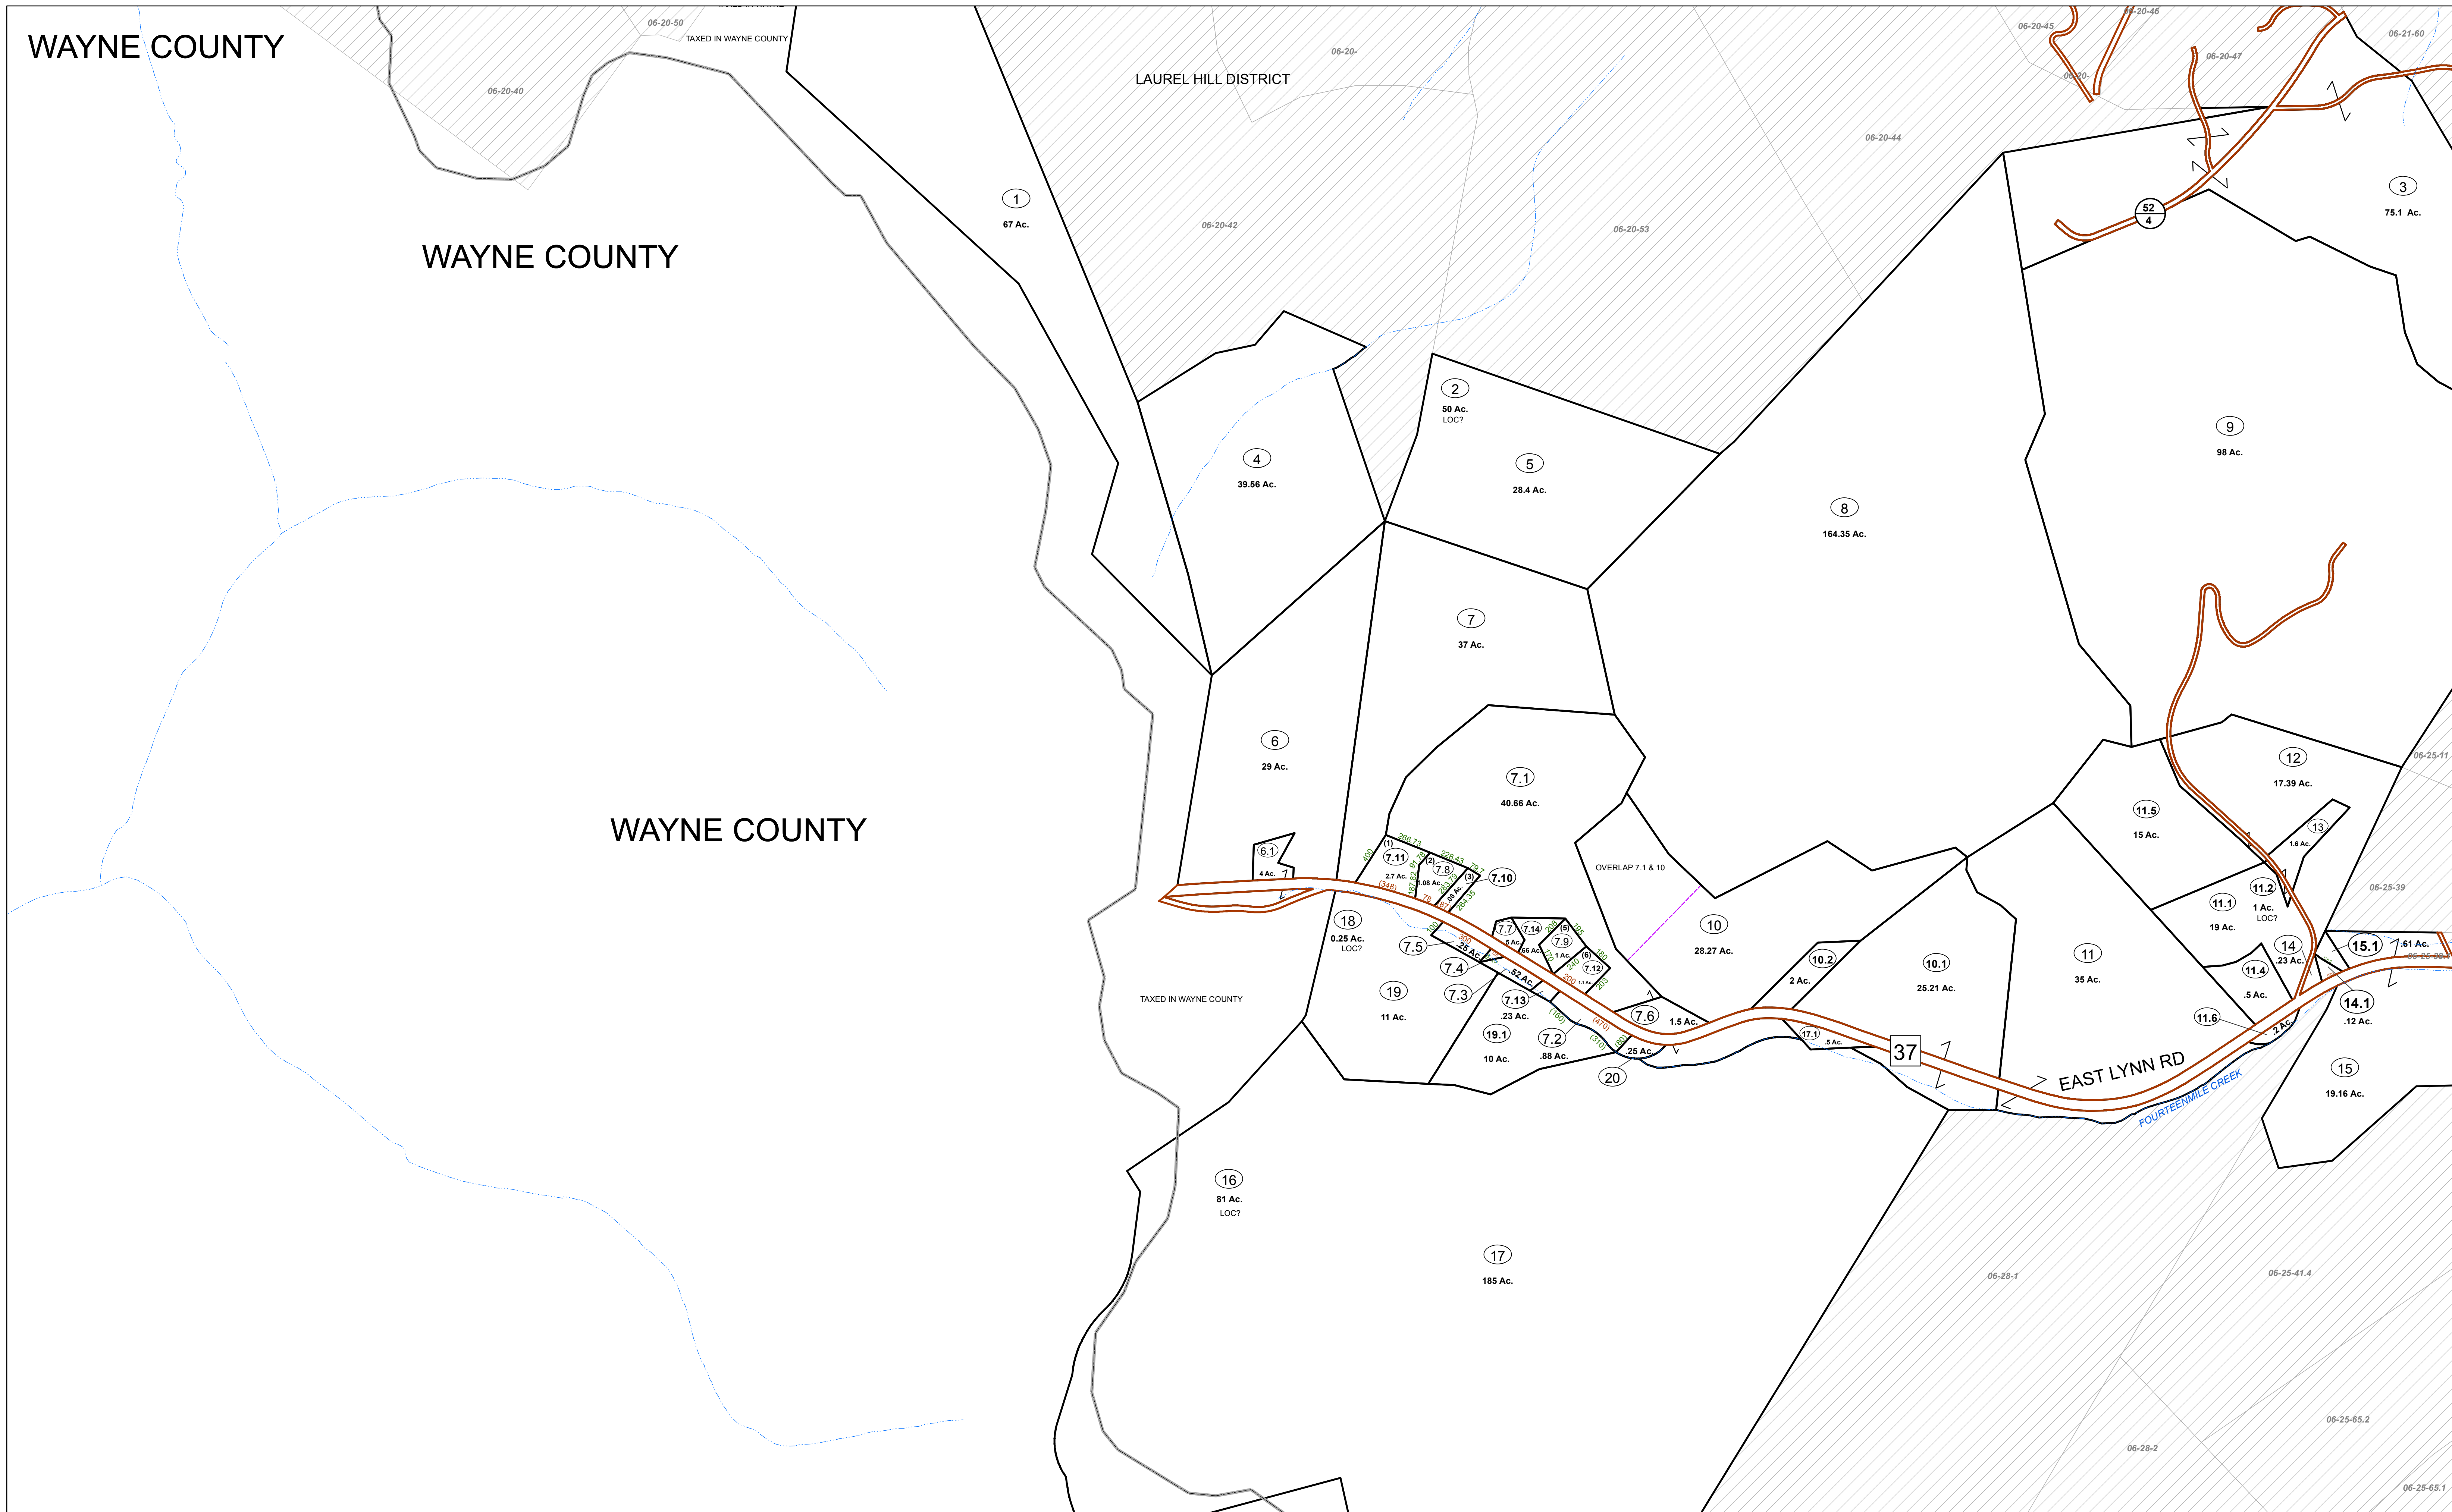

WAYNE COUNTY

WAYNE COUNTY

WAYNE COUNTY

LAUREL HILL DISTRICT

FOR TAX PURPOSES ONLY
 Prepared by Lincoln County, WV

Legend

Property Line	Original Lot Line	Lot Number	(15)
Road Right of Way	Corporation Line	Parcel Number	(99)
District Line	Water	Railroad	
County Line			

R	1	Revised 5/12/65	9	17
O	2	Revised 7/1/81	10	18
V	3	Revised 7/1/84	11	19
J	4	Revised 7/1/87	12	20
S	5	Revised 7/1/89	13	21
I	6	Revised 7/1/96	14	22
O	7	Revised 12/30/2016	15	23
N	8		16	24

STATE OF WEST VIRGINIA
COUNTY OF LINCOLN
 Office of Assessor

LAUREL HILL DISTRICT
SHEET 24
 Date, Aerial Photography: 2003
 Created: 2/1/2017
 Scale: 1" = 400'