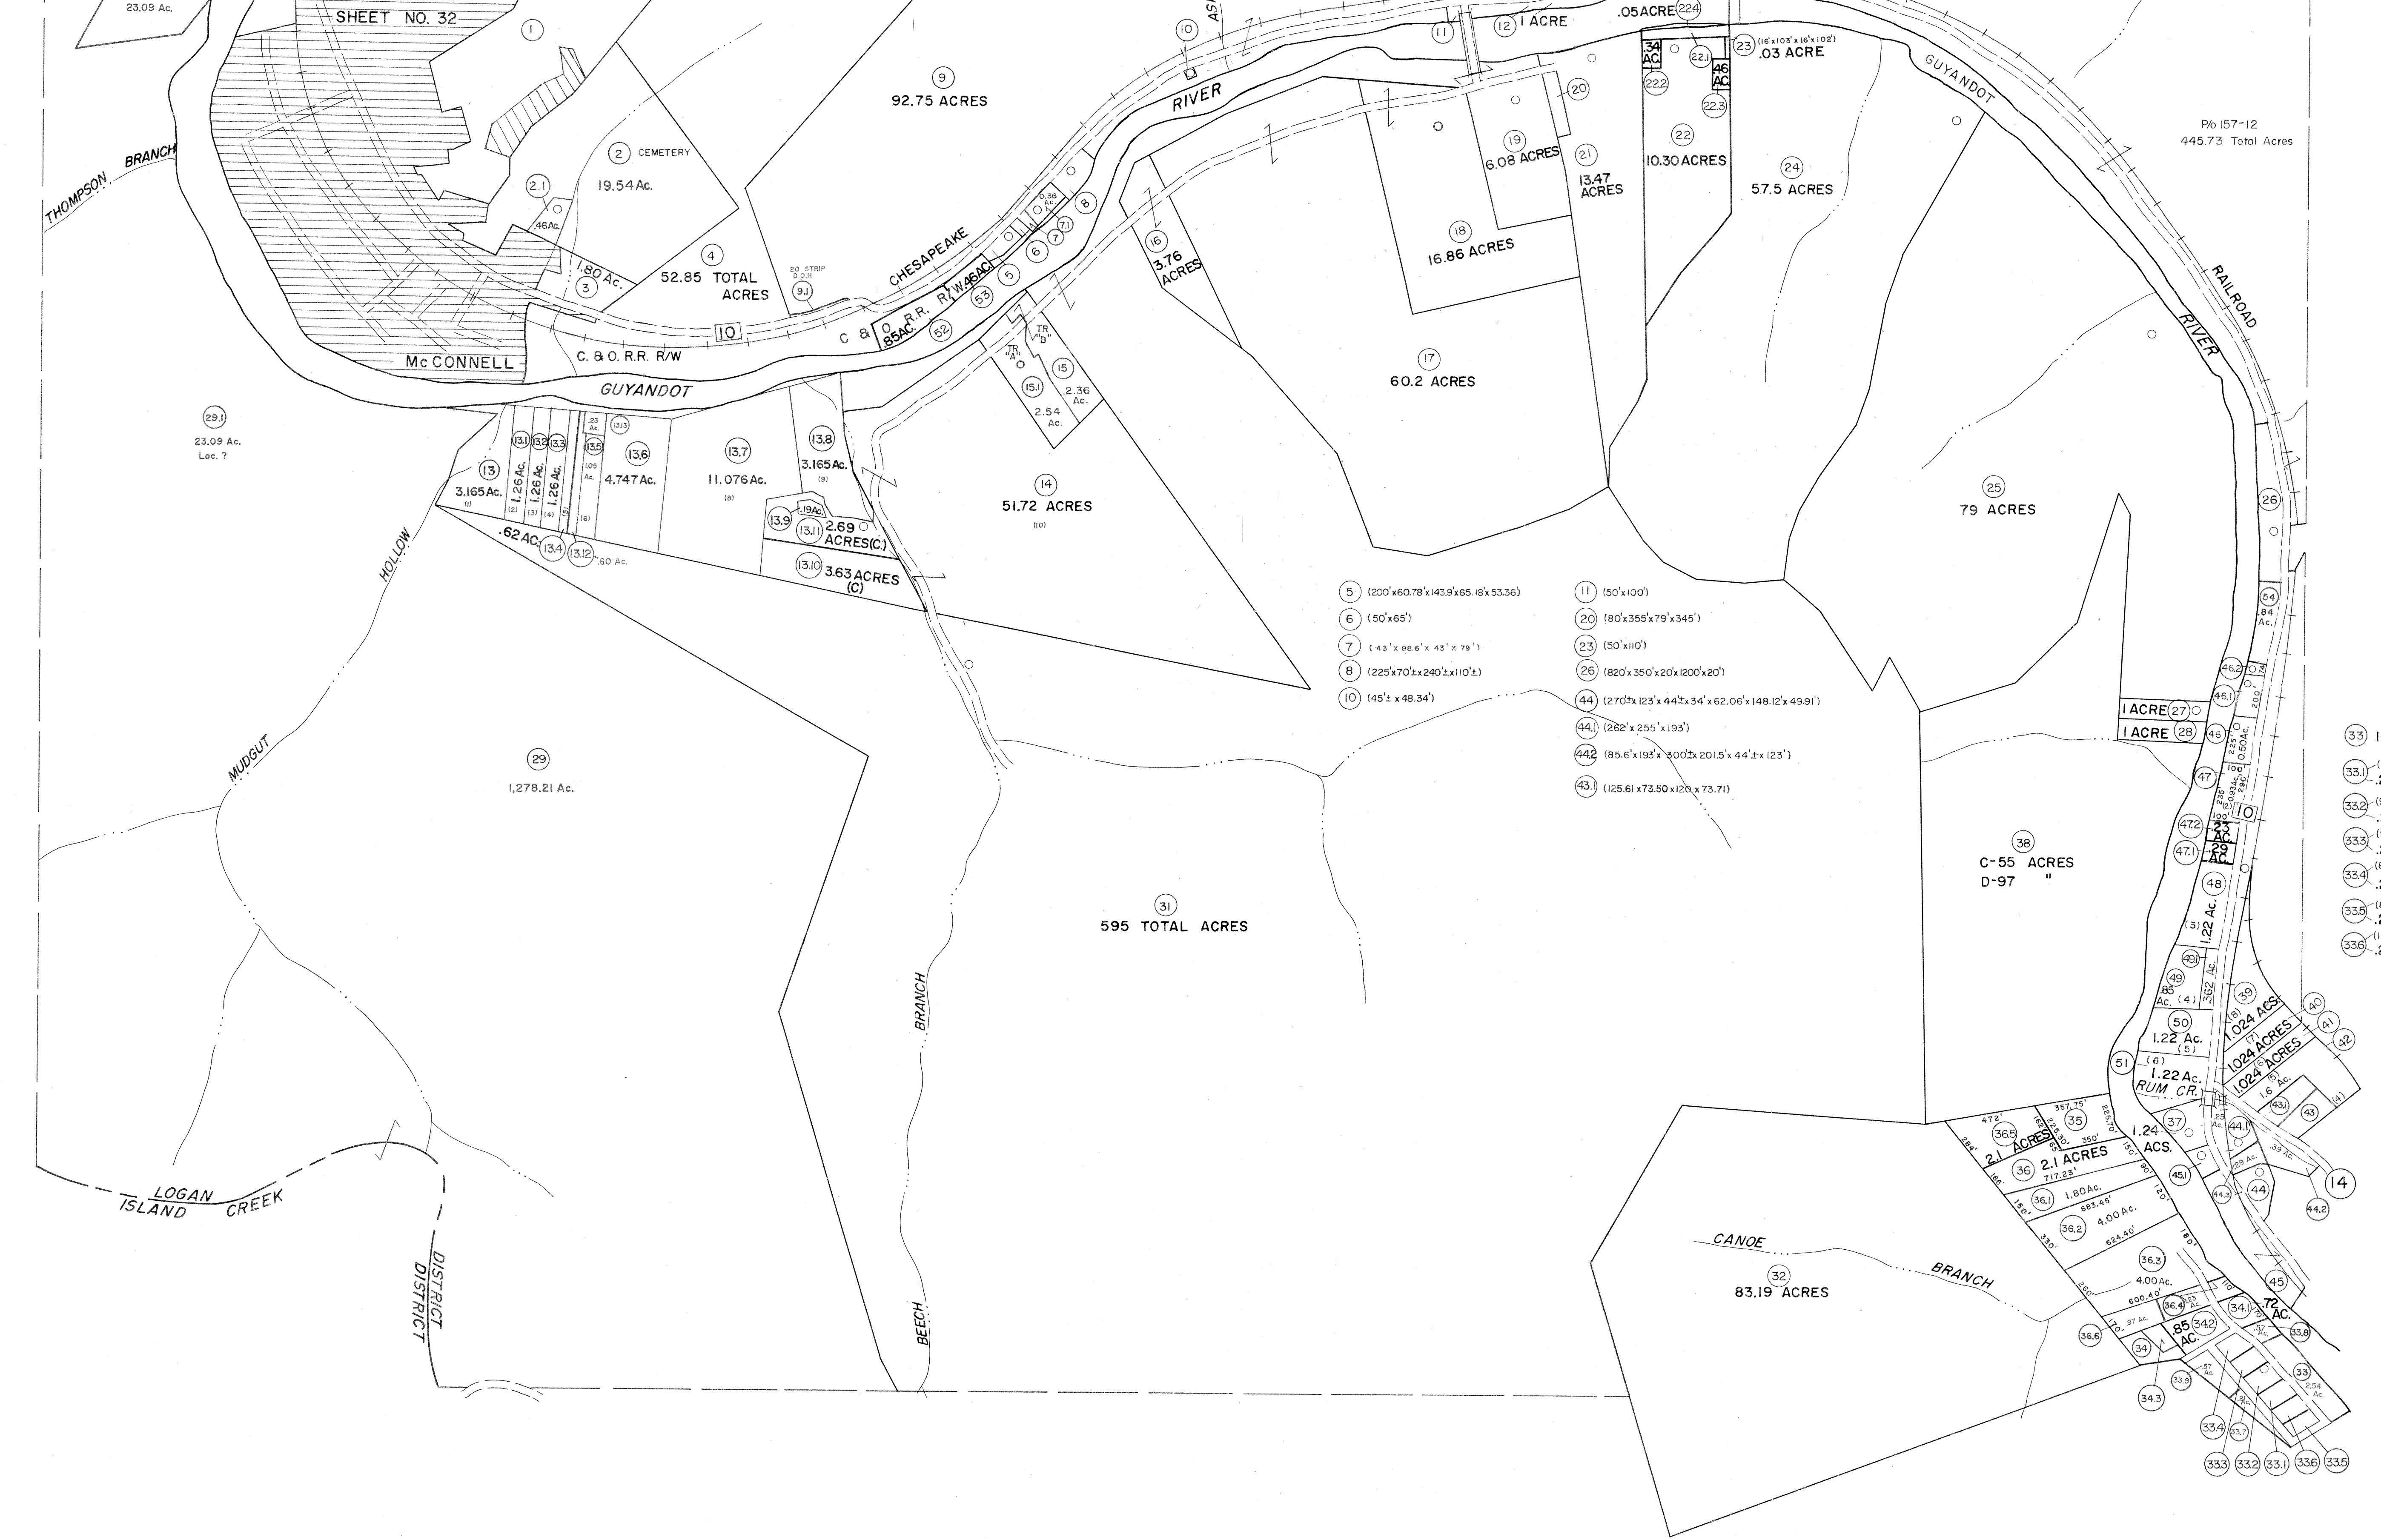

156 157
167 168

157 158
168 169

- 5 (200'x60.78'x143.9'x65.18'x53.36)
- 6 (50'x65')
- 7 (.43'x88.6'x43'x79')
- 8 (225'x70'±x240'±x110'±)
- 10 (45'±x48.34')
- 11 (50'x100')
- 20 (80'x355'x79'x345')
- 23 (50'x110')
- 26 (820'x350'x20'x1200'x20')
- 44 (270'x123'x44'x34'x62.06'x148.12'x49.91')
- 44.1 (282'x255'x193')
- 44.2 (85.6'x193'x300'x201.5'x44'±x123')
- 43.1 (125.61'x73.50'x129'x73.71')

For Tax Purposes Only

Prepared by
MICHAEL BAKER, JR., INC.
Consulting Engineers
Rochester, Pennsylvania

Legend	
Property line	—————
Edge of pavement or roadway	—————
Corporation line	—————
District line	—————
County line	—————
Original lot line	—————
Deed lot number	(15)
Parcel or index number	(99)
Improvement