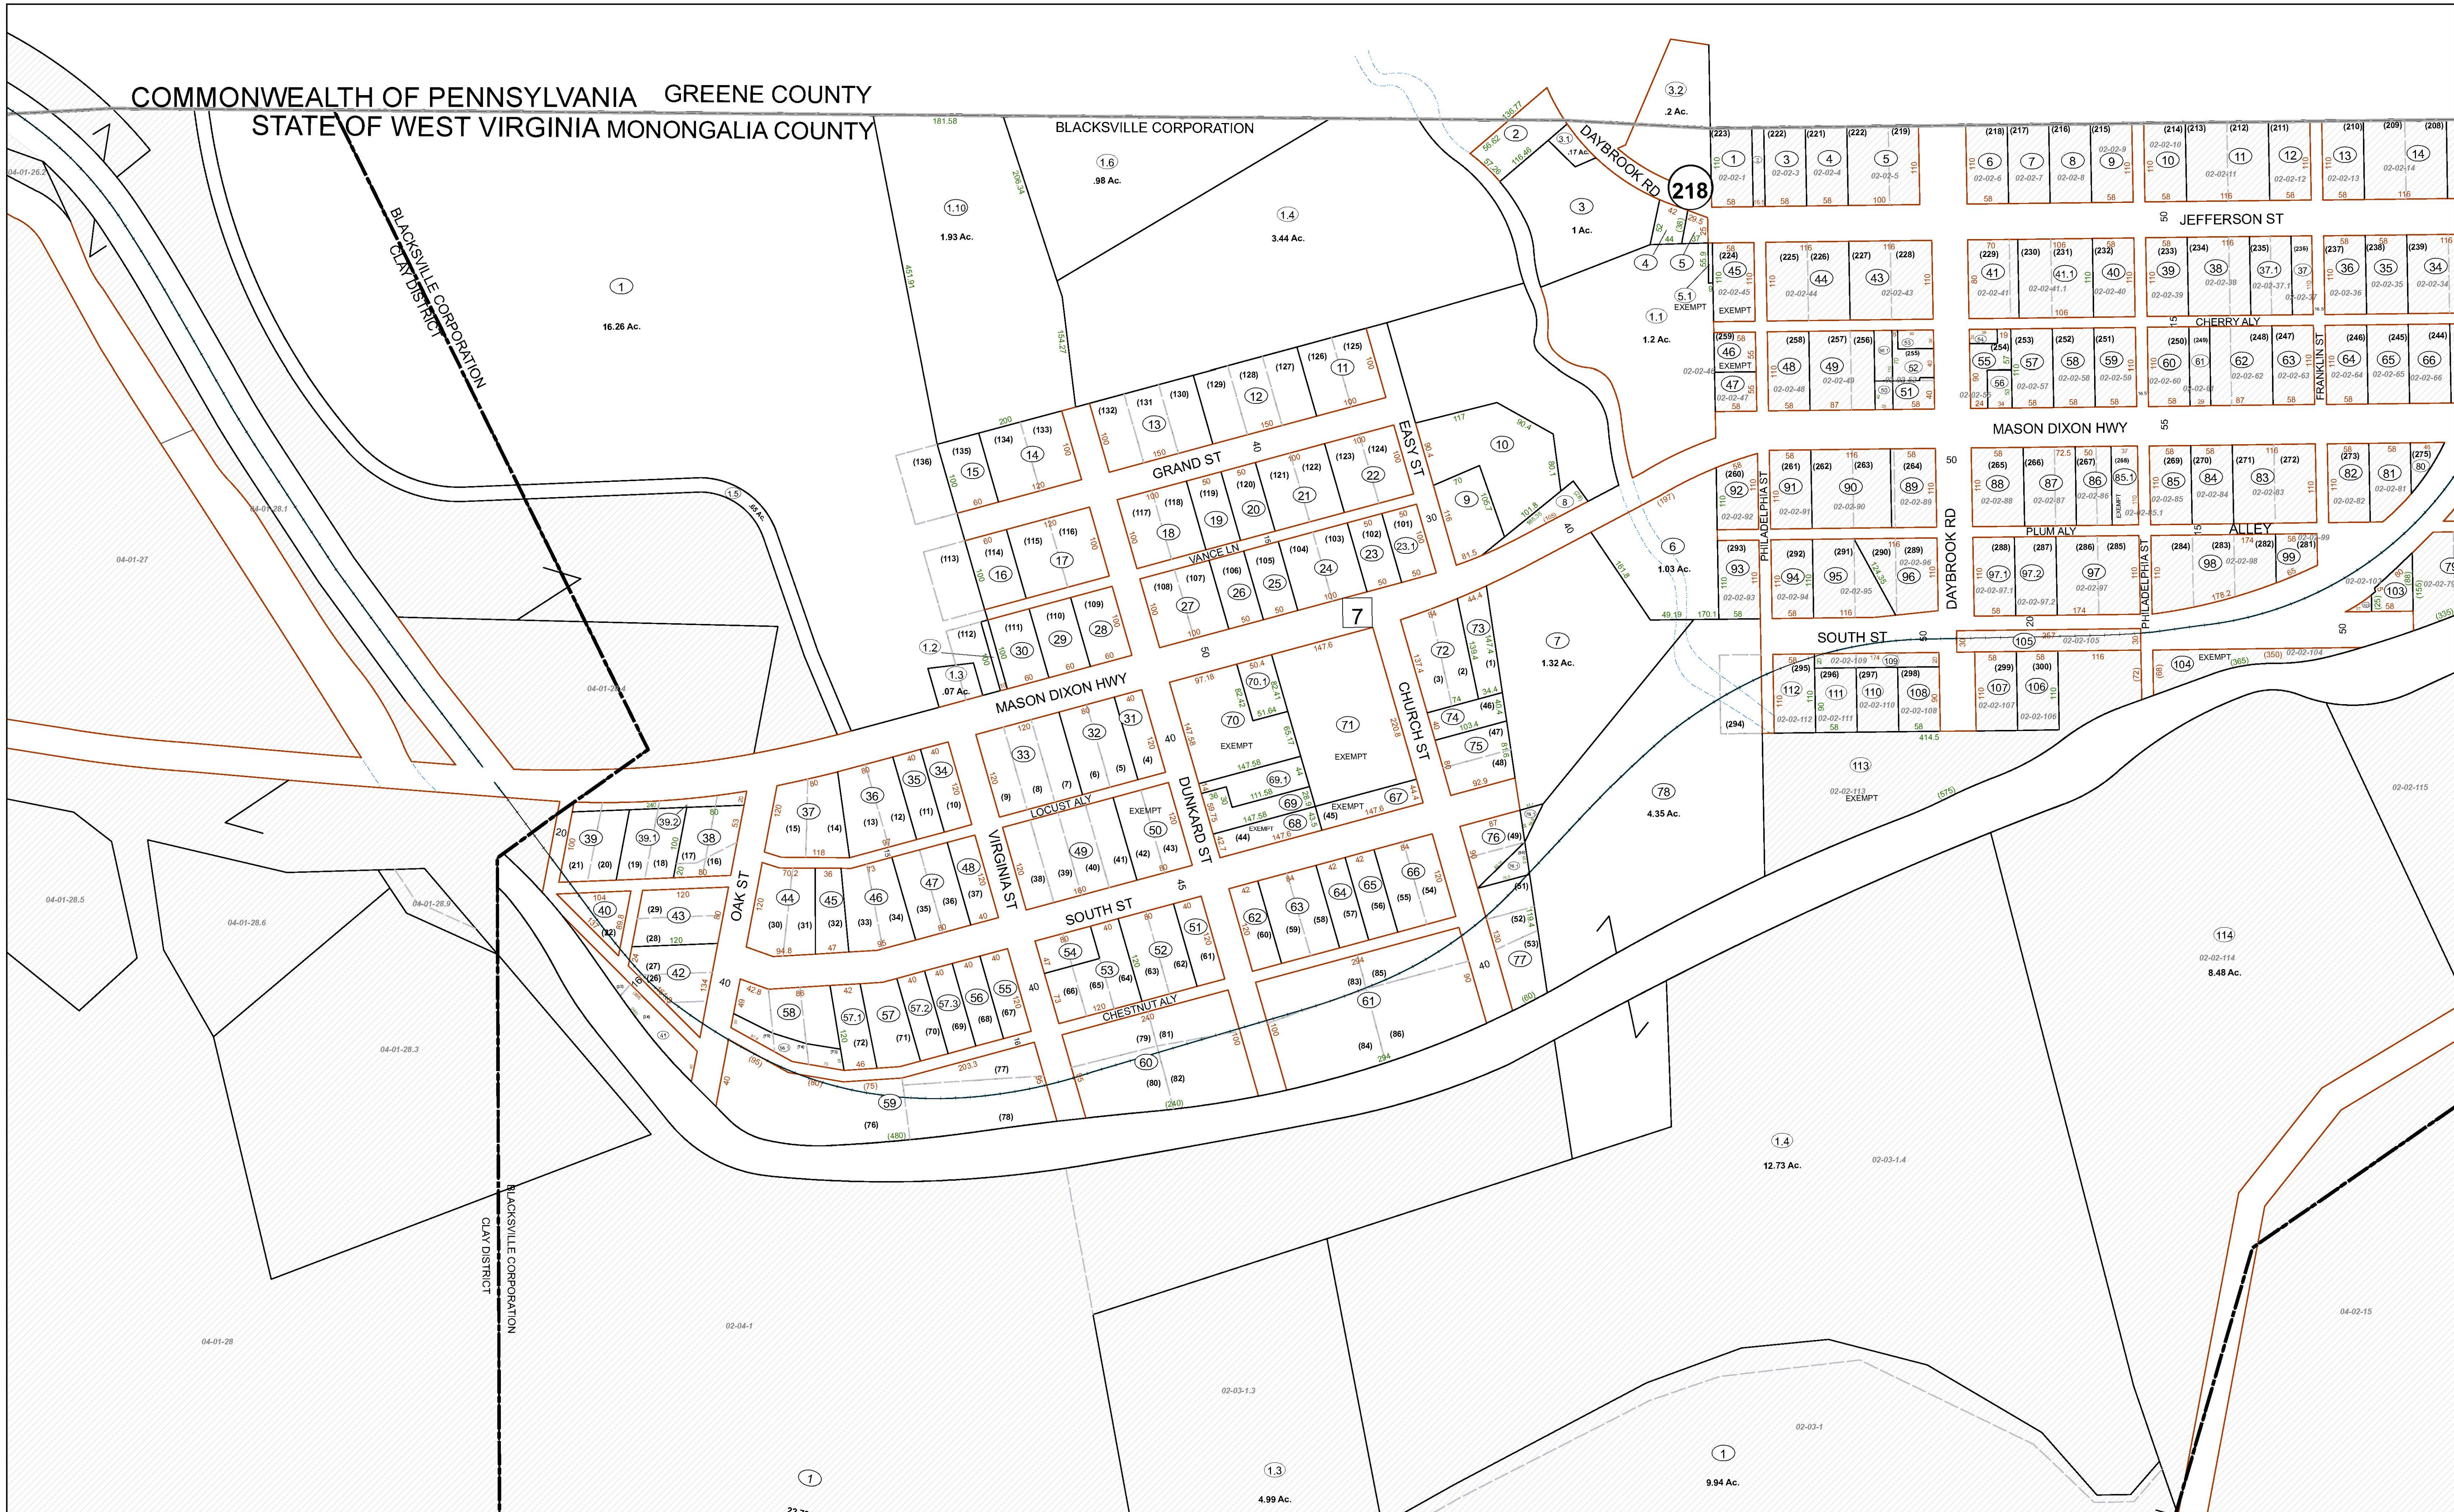

COMMONWEALTH OF PENNSYLVANIA GREENE COUNTY
STATE OF WEST VIRGINIA MONONGALIA COUNTY

FOR TAX PURPOSES ONLY

Prepared By:
Mark Musick
Monongalia County Assessor

Legend

Property Line	Original Lot Line	-----
Road Right of Way	Lot Number (15)	-----
Corporation Line	Parcel Number (99)	-----
District Line	Water	-----
County Line	Railroad	-----

R	1	2	3	4	5	6	7	8	9	10	11	12	13	14	15	16	17	18	19	20	21	22	23	24
0	1	2	3	4	5	6	7	8	9	10	11	12	13	14	15	16	17	18	19	20	21	22	23	24

STATE OF WEST VIRGINIA
COUNTY OF MONONGALIA
Office of Assessor

BLACKSVILLE CORP
District 02 Map No. 01
Date, Aerial Photography: 2010
Date, Map: 1/15/2019
Scale: 1" = 100'