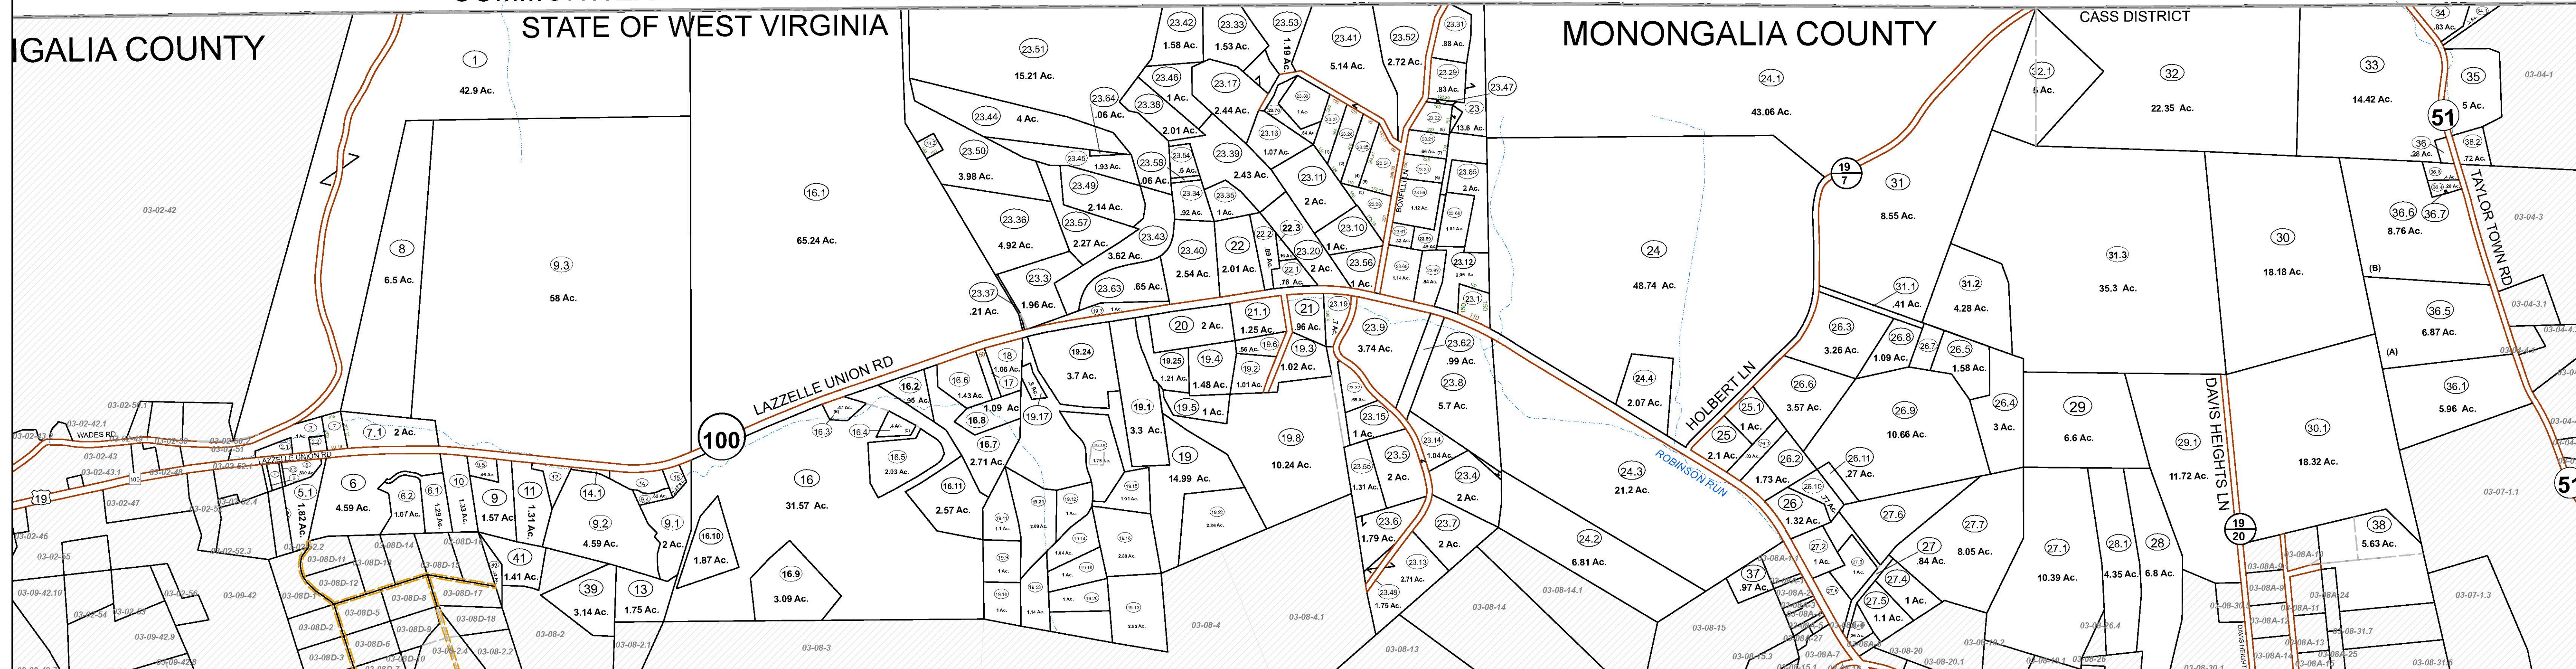

NE COUNTY

COMMONWEALTH OF PENNSYLVANIA

GREENE COUNTY

IGALIA COUNTY

STATE OF WEST VIRGINIA

MONONGALIA COUNTY

CASS DISTRICT

FOR TAX PURPOSES ONLY

Prepared By:

Mark Musick
Monongalia County Assessor

Legend

Property Line	Original Lot Line
Road Right of Way	Lot Number (15)
Corporation Line	Parcel Number (98)
District Line	Water
County Line	Railroad

R	11	Revised 6/1/15	9	17
G	2		10	18
V	3		11	19
I	4		12	20
S	5		13	21
I	6		14	22
F	7		15	23
H	8		16	24

STATE OF WEST VIRGINIA
COUNTY OF MONONGALIA
Office of Assessor

CASS DISTRICT

Map: 03

Date, Aerial Photography: 2010

Date, Map: 1/15/2019

Scale: 1" = 400'