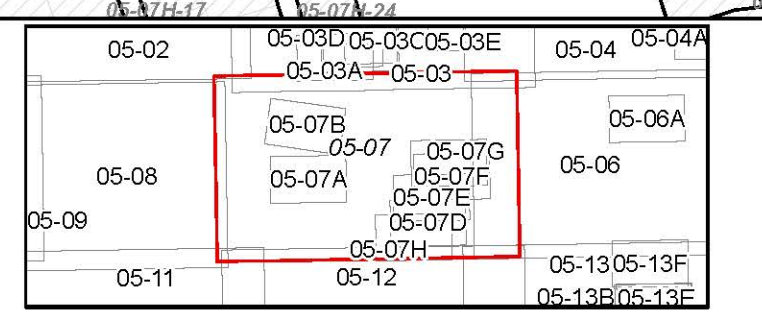

FOR TAX PURPOSES ONLY
 Prepared By:
Mark Musick
 Monongalia County Assessor

Legend
 Property Line
 Road Right of Way
 Corporation Line
 District Line
 County Line
 Original Lot Line
 Lot Number (15)
 Parcel Number (99)
 Water
 Railroad

R	11	Revised 6/1/15	9	17
0	2		10	18
V	3		11	19
I	4		12	20
S	5		13	21
I	6		14	22
0	7		15	23
1	8		16	24

STATE OF WEST VIRGINIA
COUNTY OF MONONGALIA
 Office of Assessor

CLINTON DISTRICT
 Map: 07
 Date, Aerial Photography: 2010
 Date, Map: 1/15/2019
 Scale: 1" = 400'