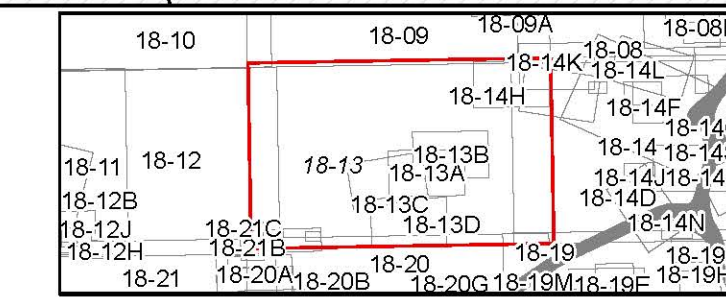

FOR TAX PURPOSES ONLY

Prepared By:

Mark Musick
Monongalia County Assessor

Legend	
Property Line	Original Lot Line
Road Right of Way	Lot Number (15)
Corporation Line	Parcel Number (99)
District Line	Water
County Line	Railroad

R	11	9	17
G	2	10	18
V	3	11	19
4	12	20	18
S	13	21	19
I	14	22	20
O	15	23	21
N	16	24	22
8	18	24	

STATE OF WEST VIRGINIA
COUNTY OF MONONGALIA
Office of Assessor

UNION DISTRICT

Map: 13

Date, Aerial Photography: 2010

Date, Map: 1/28/2019

Scale: 1" = 400'