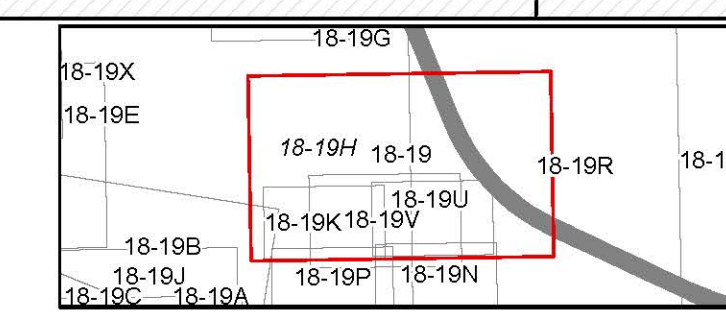

FOR TAX PURPOSES ONLY

Prepared By:
Mark Musick
 Monongalia County Assessor

Legend

Property Line	Original Lot Line
Road Right of Way	Lot Number (15)
Corporation Line	Parcel Number (99)
District Line	Water
County Line	Railroad

R	11	Revised 6/1/15	9	17
0	2		10	18
V	3		11	19
3	4		12	20
I	5		13	21
S	6		14	22
I	7		15	23
N	8		16	24

STATE OF WEST VIRGINIA
COUNTY OF MONONGALIA
 Office of Assessor

UNION DISTRICT
 Map: 19H
 Date, Aerial Photography: 2010
 Date, Map: 1/28/2019
 Scale: 1" = 100'