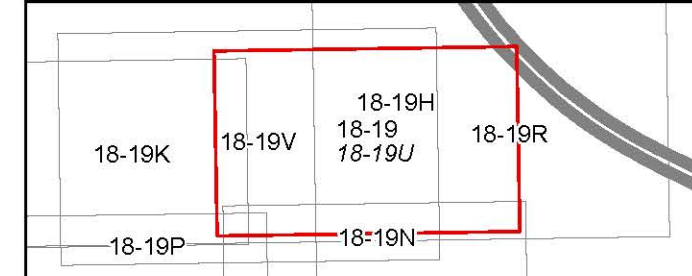

FOR TAX PURPOSES ONLY

Prepared By:
Mark Musick
 Monongalia County Assessor

Legend

Property Line	Original Lot Line
Road Right of Way	Lot Number (15)
Corporation Line	Parcel Number (99)
District Line	Water
County Line	Railroad

R	11	Revised 6/1/15	9	17
V	2		10	18
I	3		11	19
S	4		12	20
J	5		13	21
I	6		14	22
O	7		15	23
N	8		16	24

STATE OF WEST VIRGINIA
COUNTY OF MONONGALIA
 Office of Assessor

UNION DISTRICT
 Map: 19U
 Date, Aerial Photography: 2010
 Date, Map: 1/28/2019
 Scale: 1" = 40'