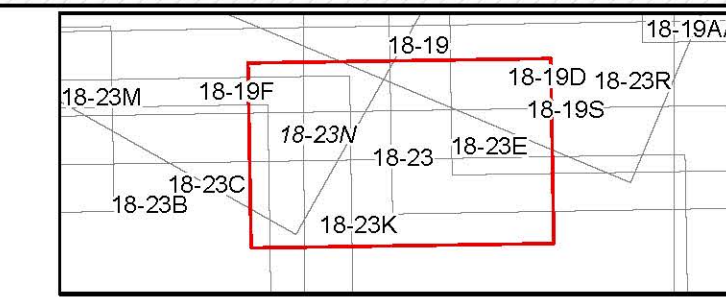

FOR TAX PURPOSES ONLY

Prepared By:
Mark Musick
 Monongalia County Assessor

Legend

Property Line	—	Original Lot Line	—
Road Right of Way	—	Lot Number	(15)
Corporation Line	—	Parcel Number	(99)
District Line	—	Water	—
County Line	—	Railroad	—

R	11	Revised 6/1/15	9	17
e	2		10	18
v	3		11	19
i	4		12	20
s	5		13	21
i	6		14	22
n	7		15	23
s	8		16	24

STATE OF WEST VIRGINIA
COUNTY OF MONONGALIA
 Office of Assessor

UNION DISTRICT
 Map: 23N
 Date, Aerial Photography: 2010
 Date, Map: 1/28/2019
 Scale: 1" = 50'