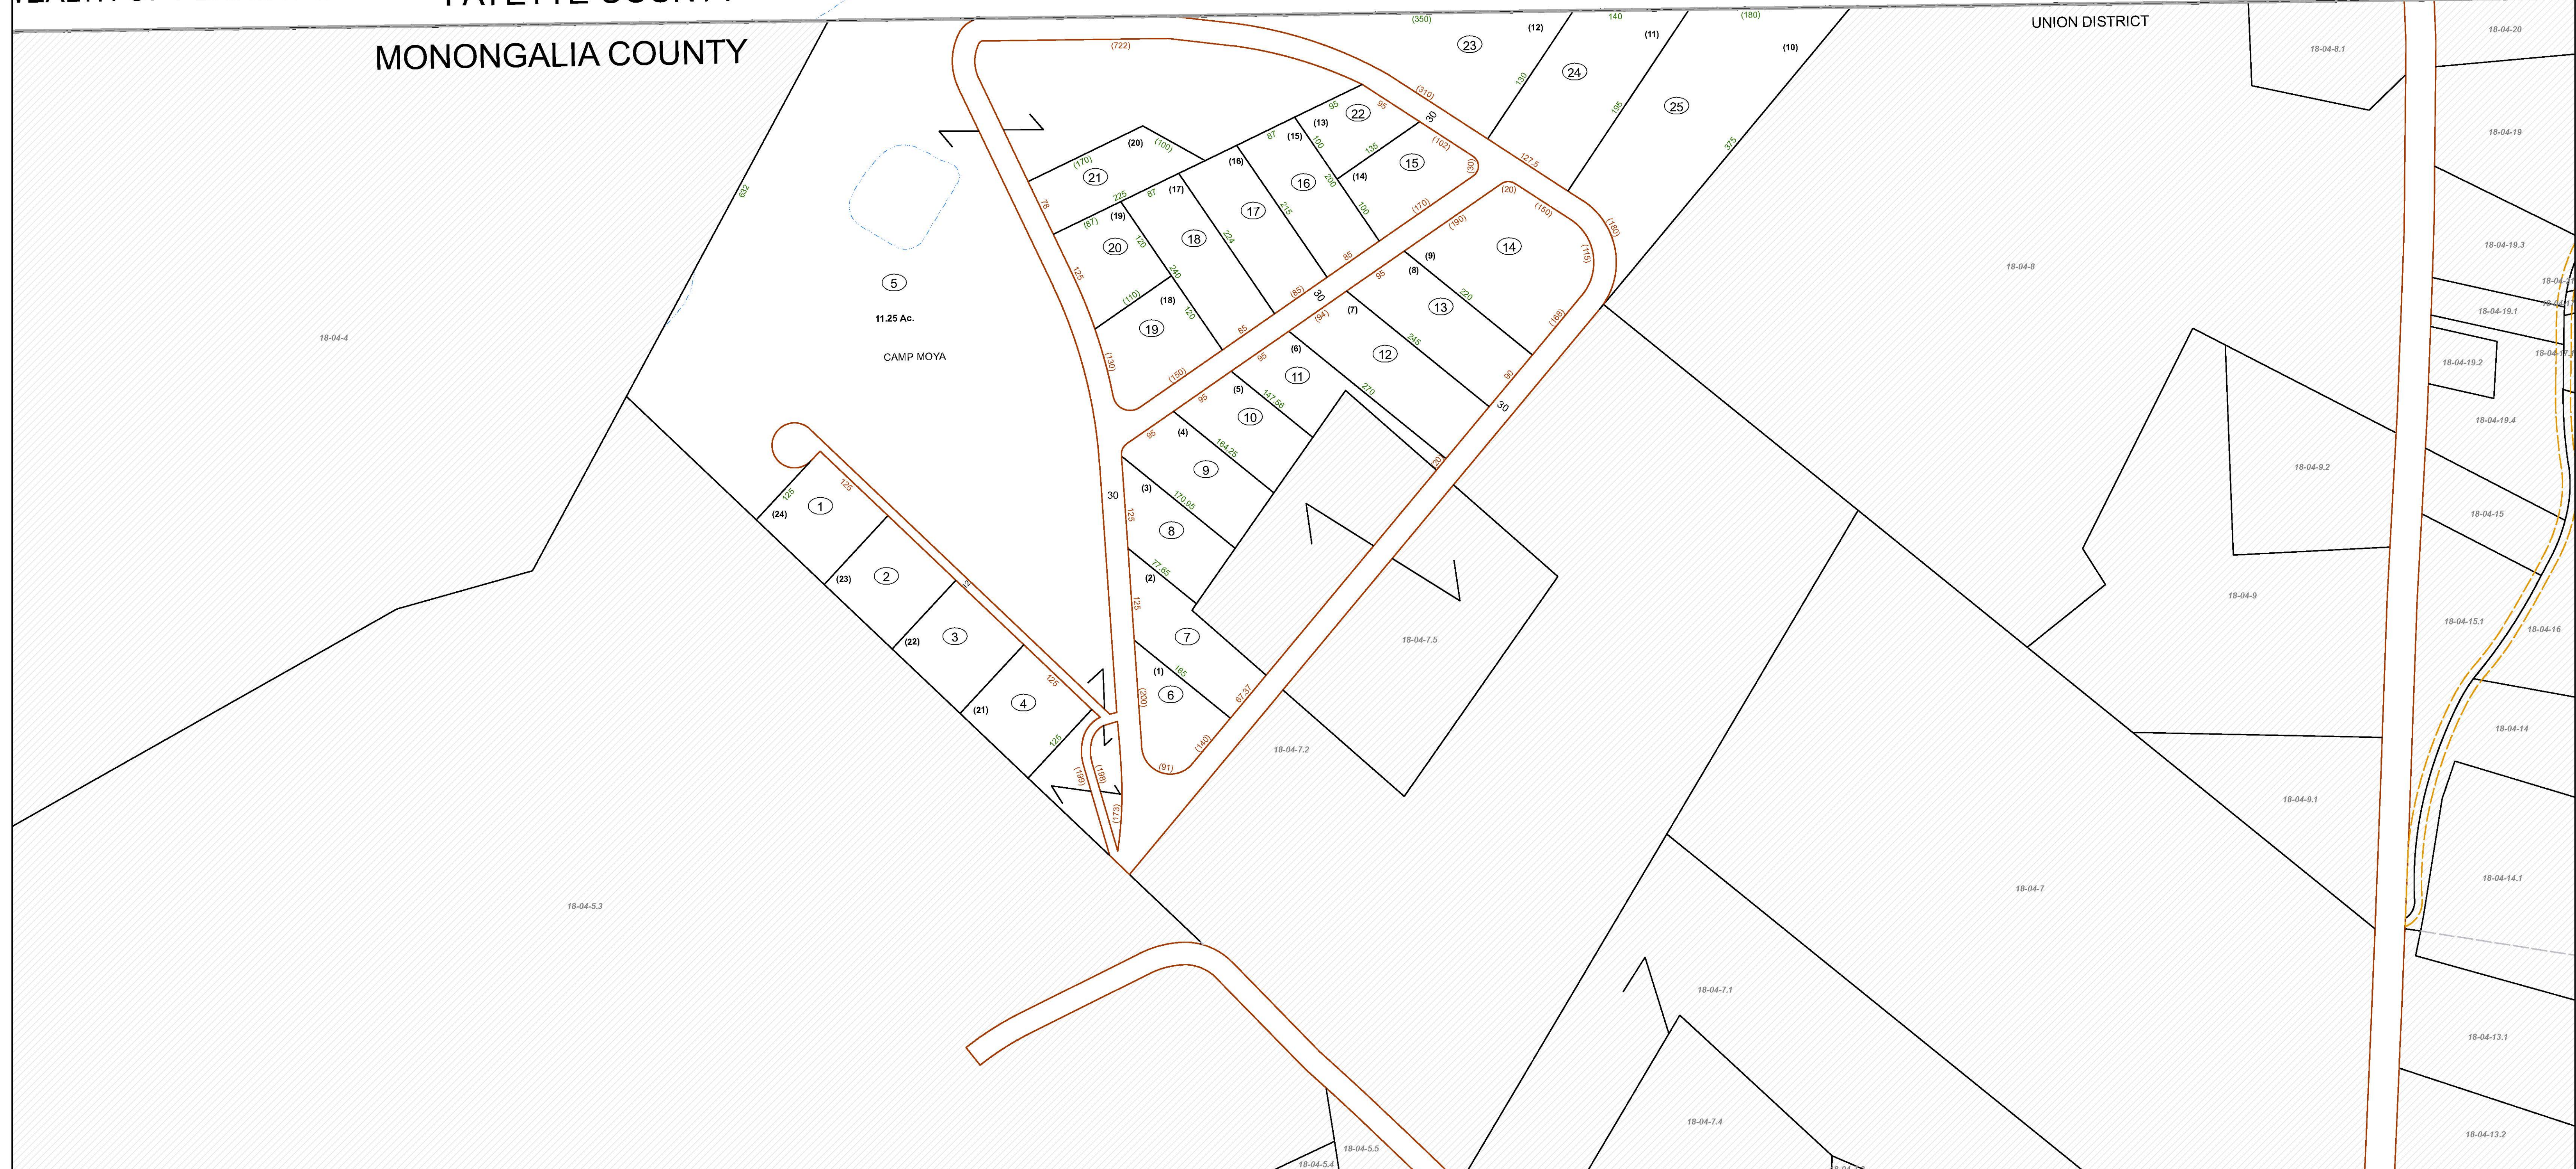

WEALTH OF PENNSYLVANIA FAYETTE COUNTY
 MONONGALIA COUNTY

UNION DISTRICT

FOR TAX PURPOSES ONLY

Prepared By:
Mark Musick
 Monongalia County Assessor

Legend

Property Line	Original Lot Line	-----
Road Right of Way	Lot Number (15)	-----
Corporation Line	Parcel Number (99)	-----
District Line	Water	-----
County Line	Railroad	-----

R	11	Revised 6/1/15	9	17
e	2		10	18
v	3		11	19
i	4		12	20
s	5		13	21
i	6		14	22
n	7		15	23
s	8		16	24

STATE OF WEST VIRGINIA
COUNTY OF MONONGALIA
 Office of Assessor

UNION DISTRICT
 Map: 04A
 Date, Aerial Photography: 2010
 Date, Map: 1/28/2019
 Scale: 1" = 100'