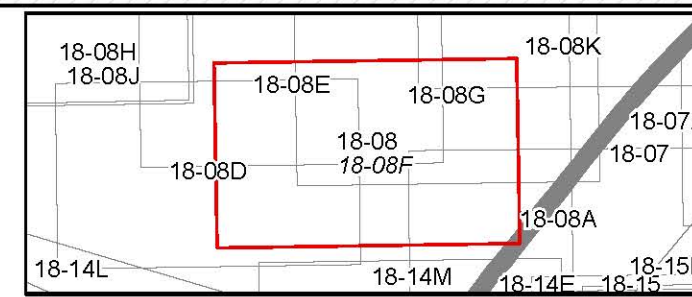

FOR TAX PURPOSES ONLY

Prepared By:
Mark Musick
 Monongalia County Assessor

Legend	
Property Line	Original Lot Line
Road Right of Way	Lot Number (15)
Corporation Line	Parcel Number (99)
District Line	Water
County Line	Railroad

R	11	12	13	14	15	16	17	18
1	2	3	4	5	6	7	8	9
10	11	12	13	14	15	16	17	18
19	20	21	22	23	24	25	26	27
28	29	30	31	32	33	34	35	36
37	38	39	40	41	42	43	44	45
46	47	48	49	50	51	52	53	54
55	56	57	58	59	60	61	62	63
64	65	66	67	68	69	70	71	72
73	74	75	76	77	78	79	80	81
82	83	84	85	86	87	88	89	90
91	92	93	94	95	96	97	98	99

STATE OF WEST VIRGINIA
COUNTY OF MONONGALIA
 Office of Assessor

UNION DISTRICT
 Map: 08F
 Date, Aerial Photography: 2010
 Date, Map: 1/28/2019
 Scale: 1" = 100'