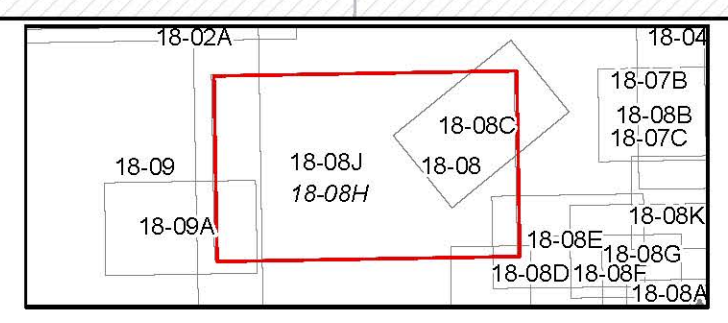

FOR TAX PURPOSES ONLY

Prepared By:
Mark Musick
 Monongalia County Assessor

Legend

Property Line	Original Lot Line
Road Right of Way	Lot Number (15)
Corporation Line	Parcel Number (99)
District Line	Water
County Line	Railroad

R	11	Revised 6/1/15	9		17
V	2		10		18
J	3		11		19
S	4		12		20
J	5		13		21
O	6		14		22
N	7		15		23
S	8		16		24

STATE OF WEST VIRGINIA
COUNTY OF MONONGALIA
 Office of Assessor

UNION DISTRICT
 Map: 08H
 Date, Aerial Photography: 2010
 Date, Map: 1/28/2019
 Scale: 1" = 200'