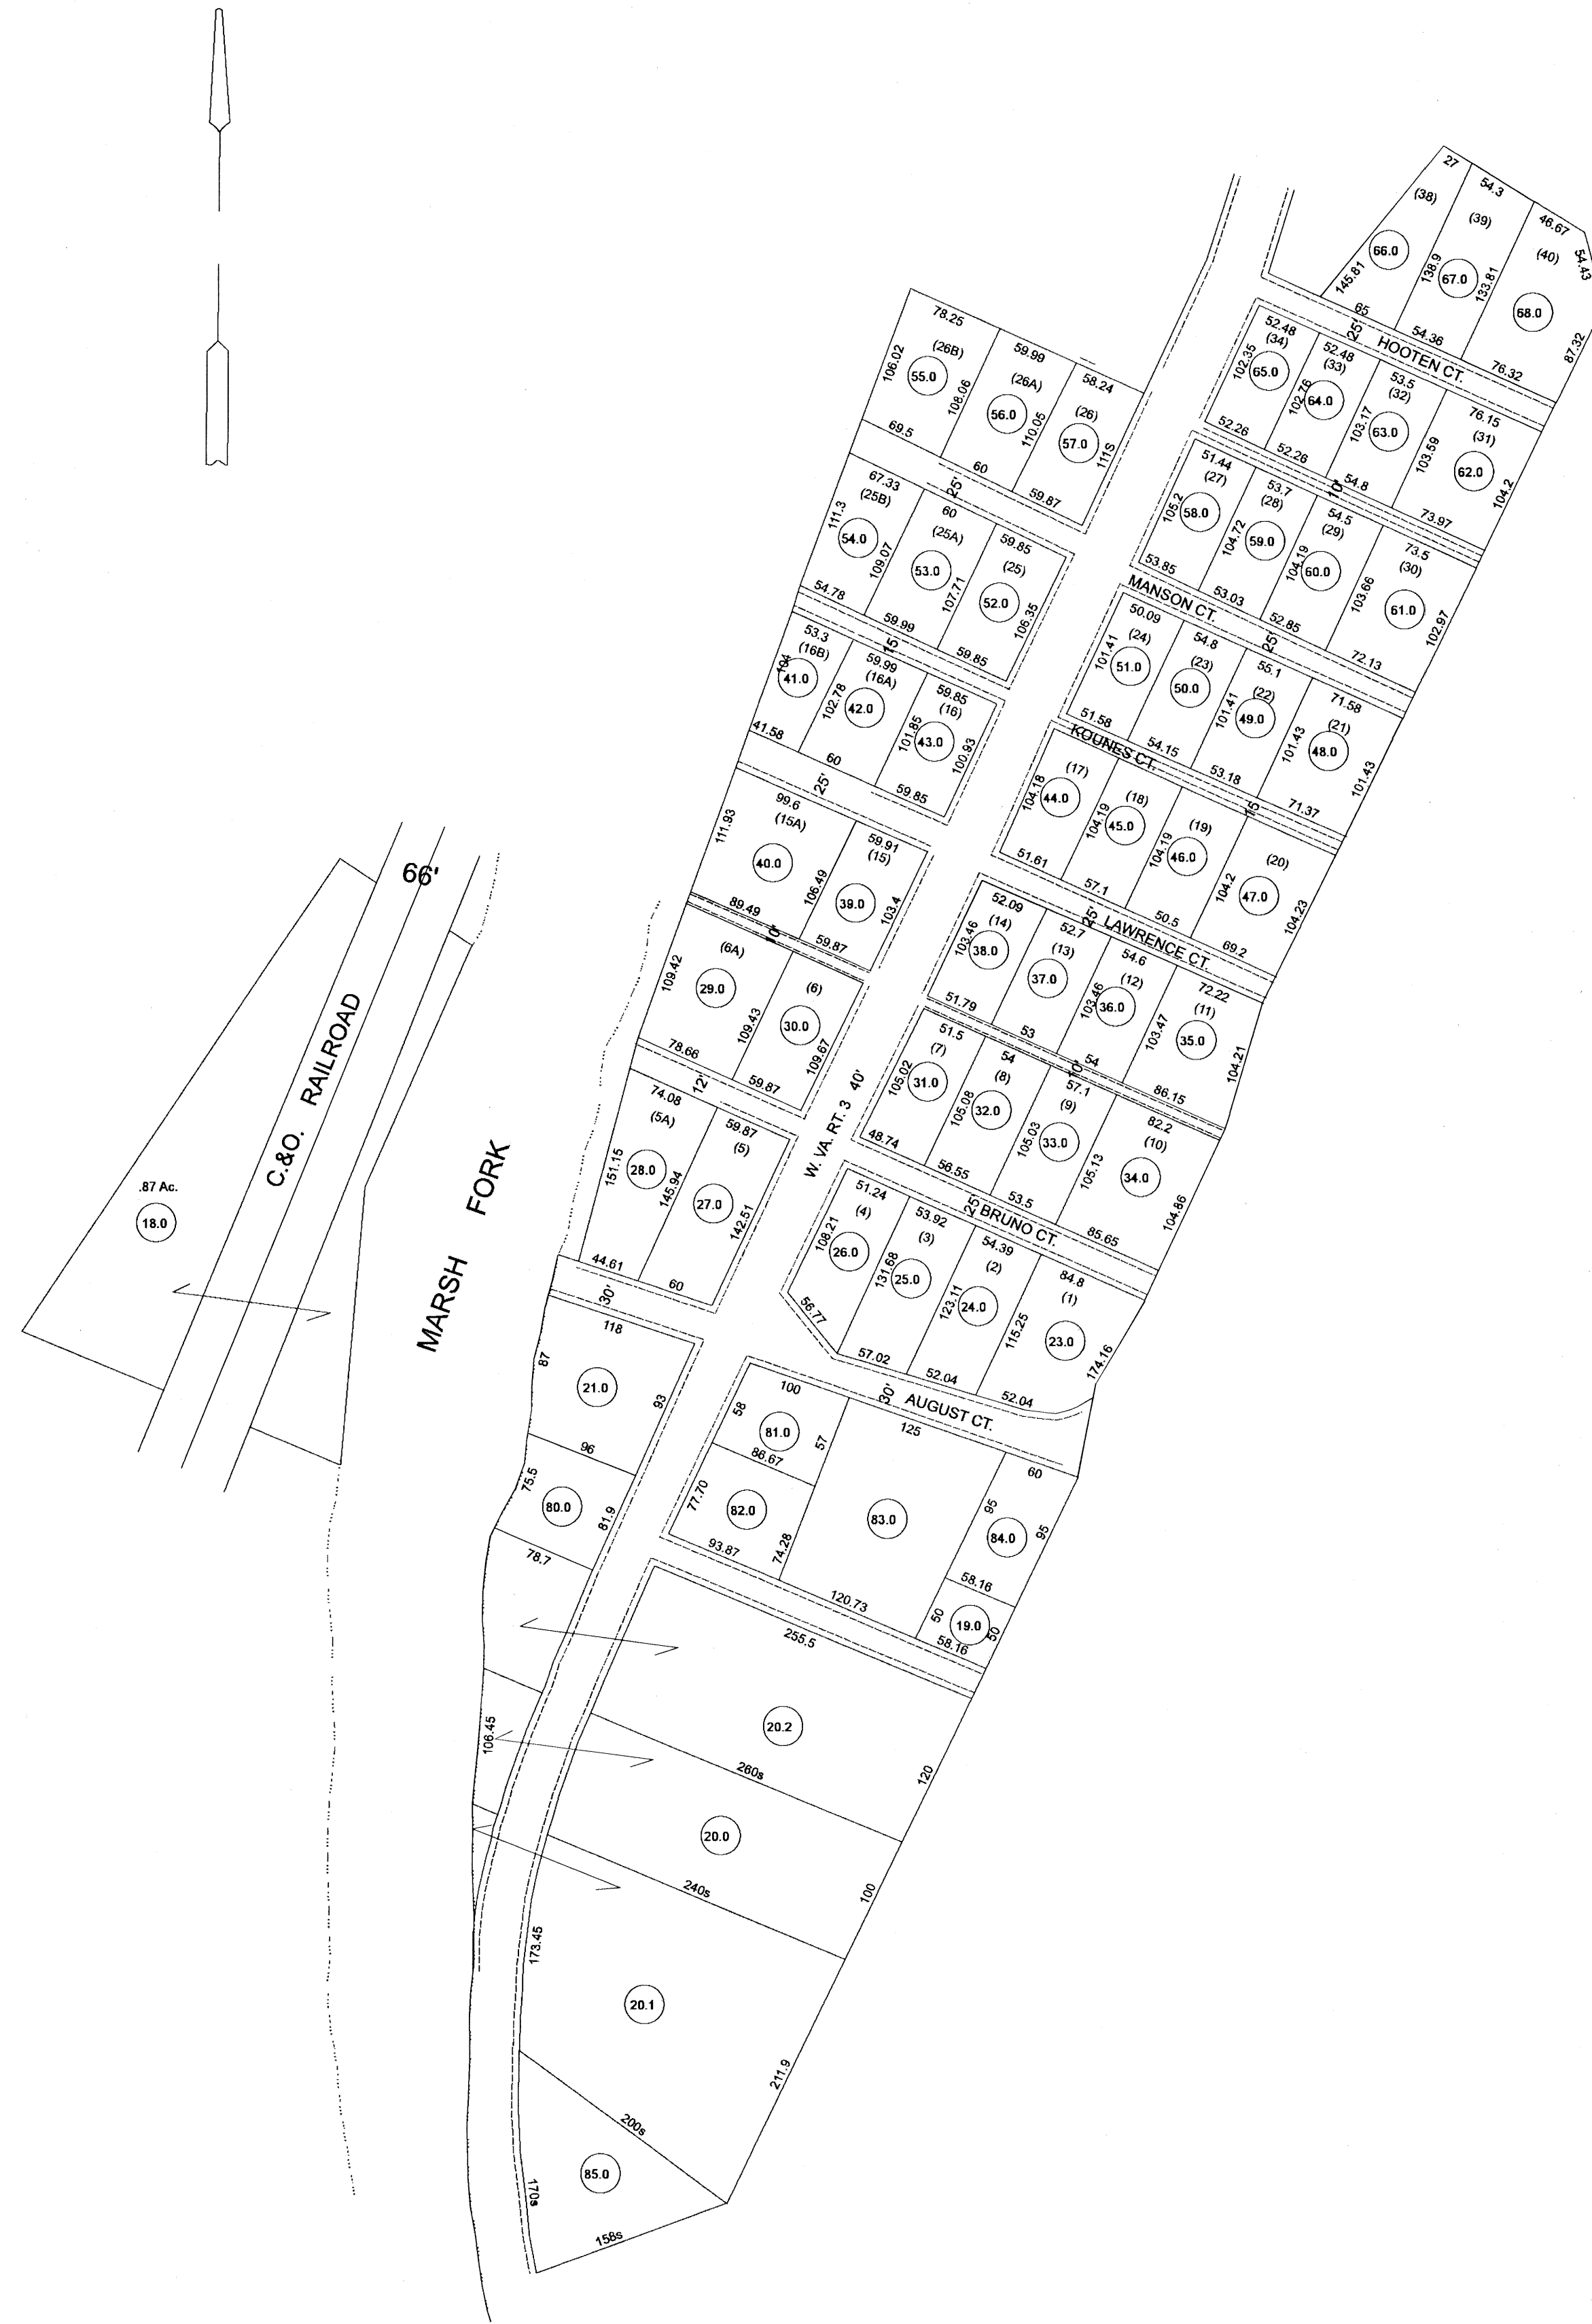

(1)

(2)

LEGEND

Property line	—————
Edge of pavement or roadway	—————
Cooperation line	—————
District line	—————
County line	—————
Waterways	—————
2006 CHANGE	—————

Original lot line	—————
Dead lot number	(15)
Parcel or index number	(9)
Improvement	○
Railroad	—————

REVISIONS

1	
2	
3	
4	
5	
6	
7	
8	

RESTRICTION

KEY MAP

COUNTY OF RALEIGH

Office of Assessor
Beckley, W.Va.

MARSH FORK DISTRICT
District 5 Map No. 4-B

Date Aerial Photography:
Photo No:

Date, Map: 10/29/98
Scale: 1"=100'