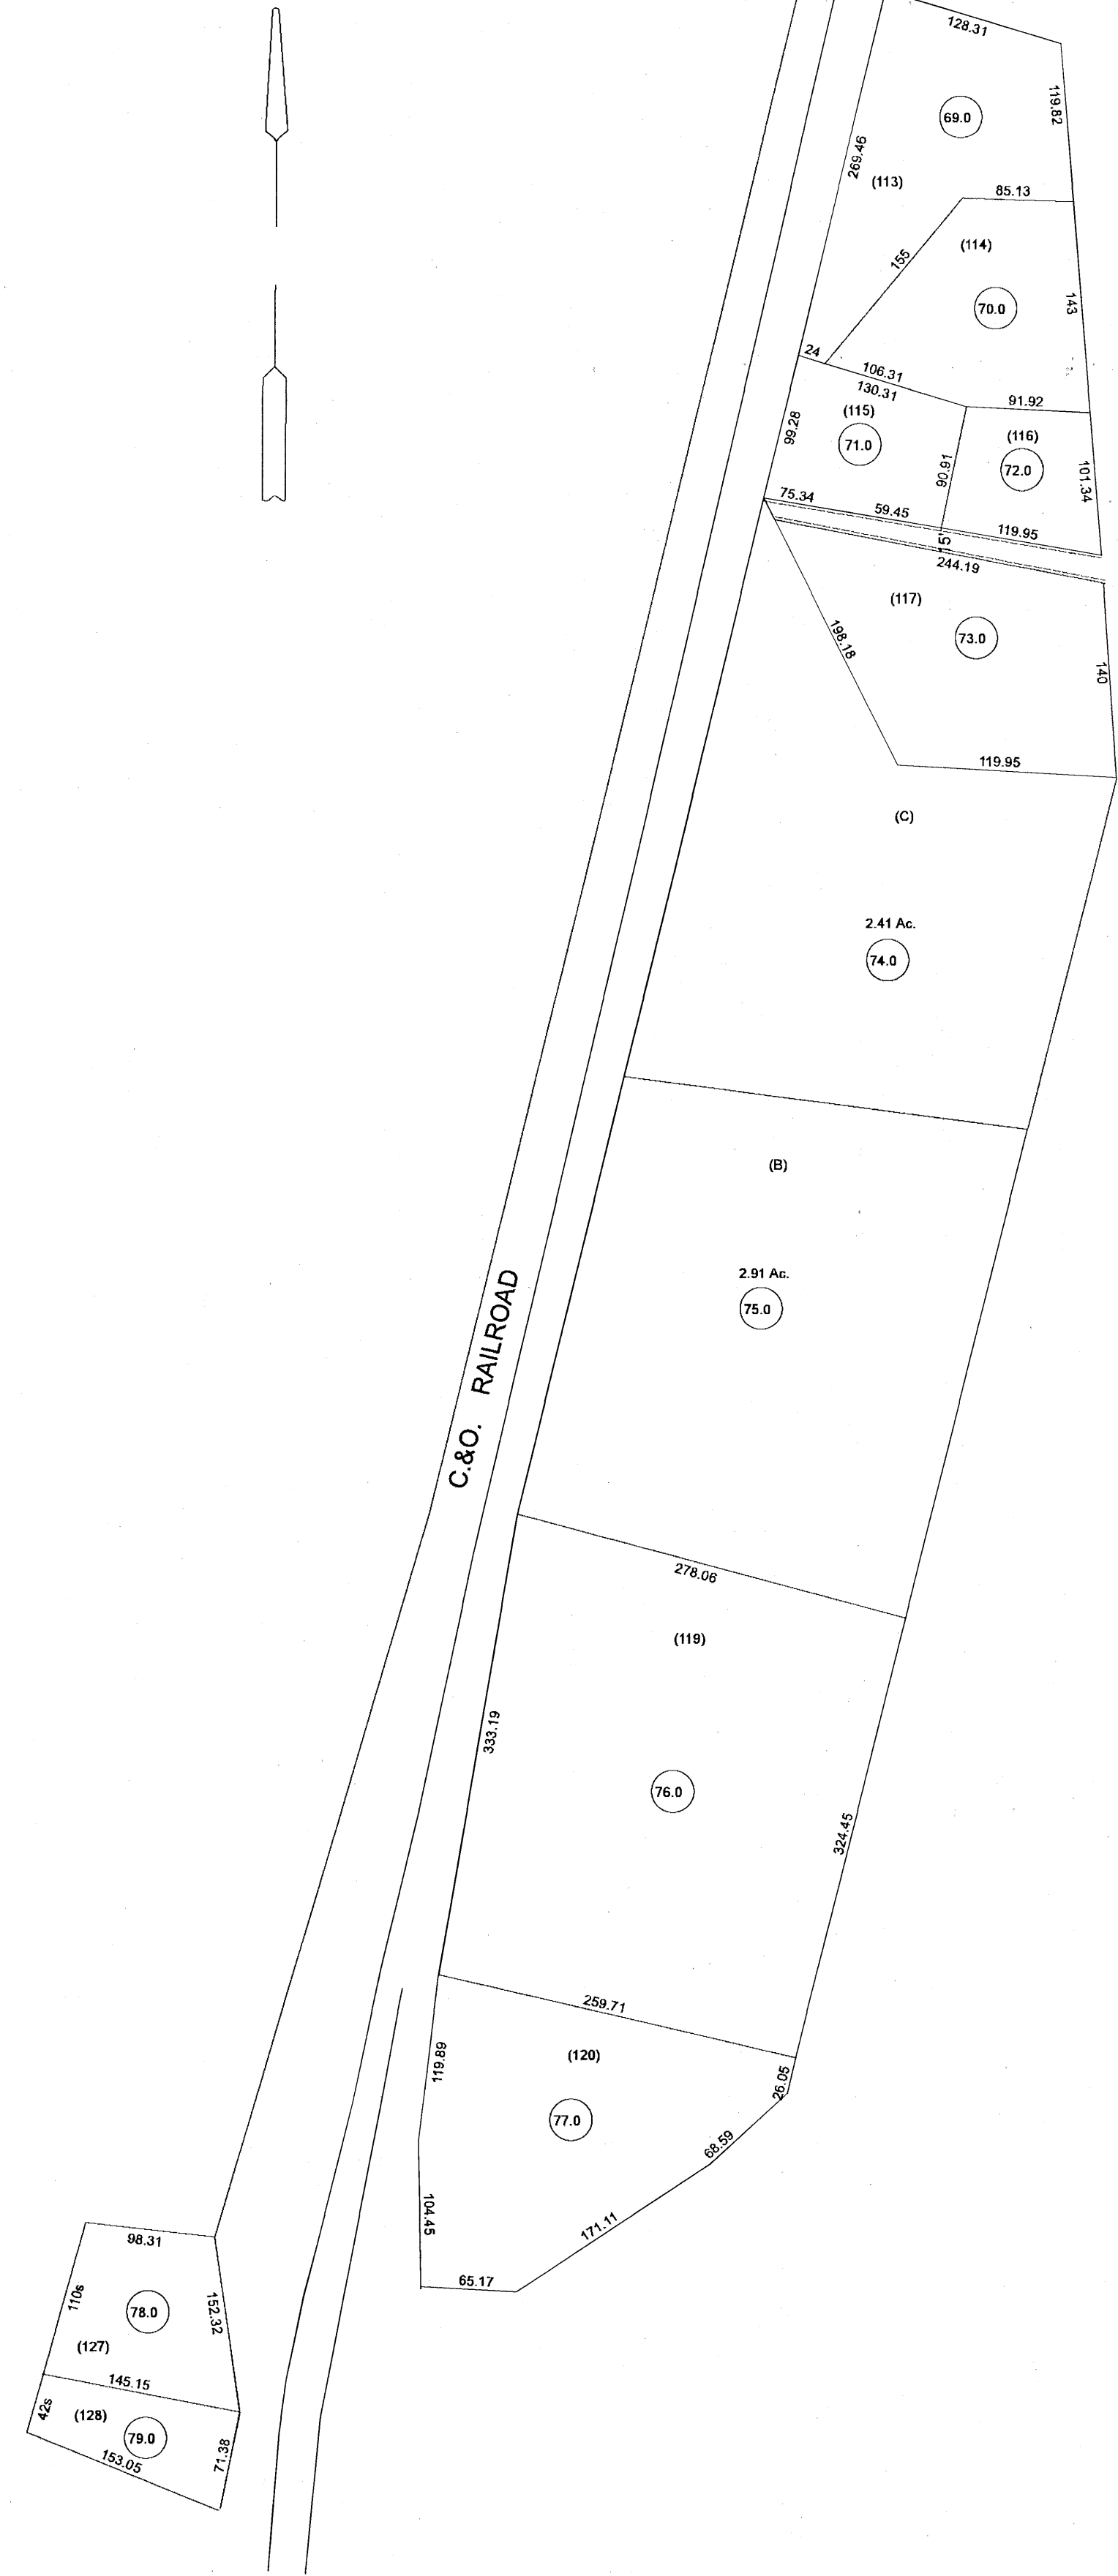

(3)

LEGEND

Property line	—————
Edge of pavement or roadway	—————
Cooperation line	—————
District line	—————
County line	—————
Waterways	—————
2006 CHANGE	—————

Original lot line	—————
Dead lot number	(15)
Parcel or index number	(9)
Improvement	○
Railroad	—————

REVISIONS

1	
2	
3	
4	
5	
6	
7	
8	

RESTRICTION

KEY MAP

COUNTY OF RALEIGH

Office of Assessor
Beckley, W.Va.

MARSH FORK DISTRICT
District 5 Map No. 4-B

Date Aerial Photography:
Photo No:

Date, Map: 10/29/98
Scale: 1"=100'