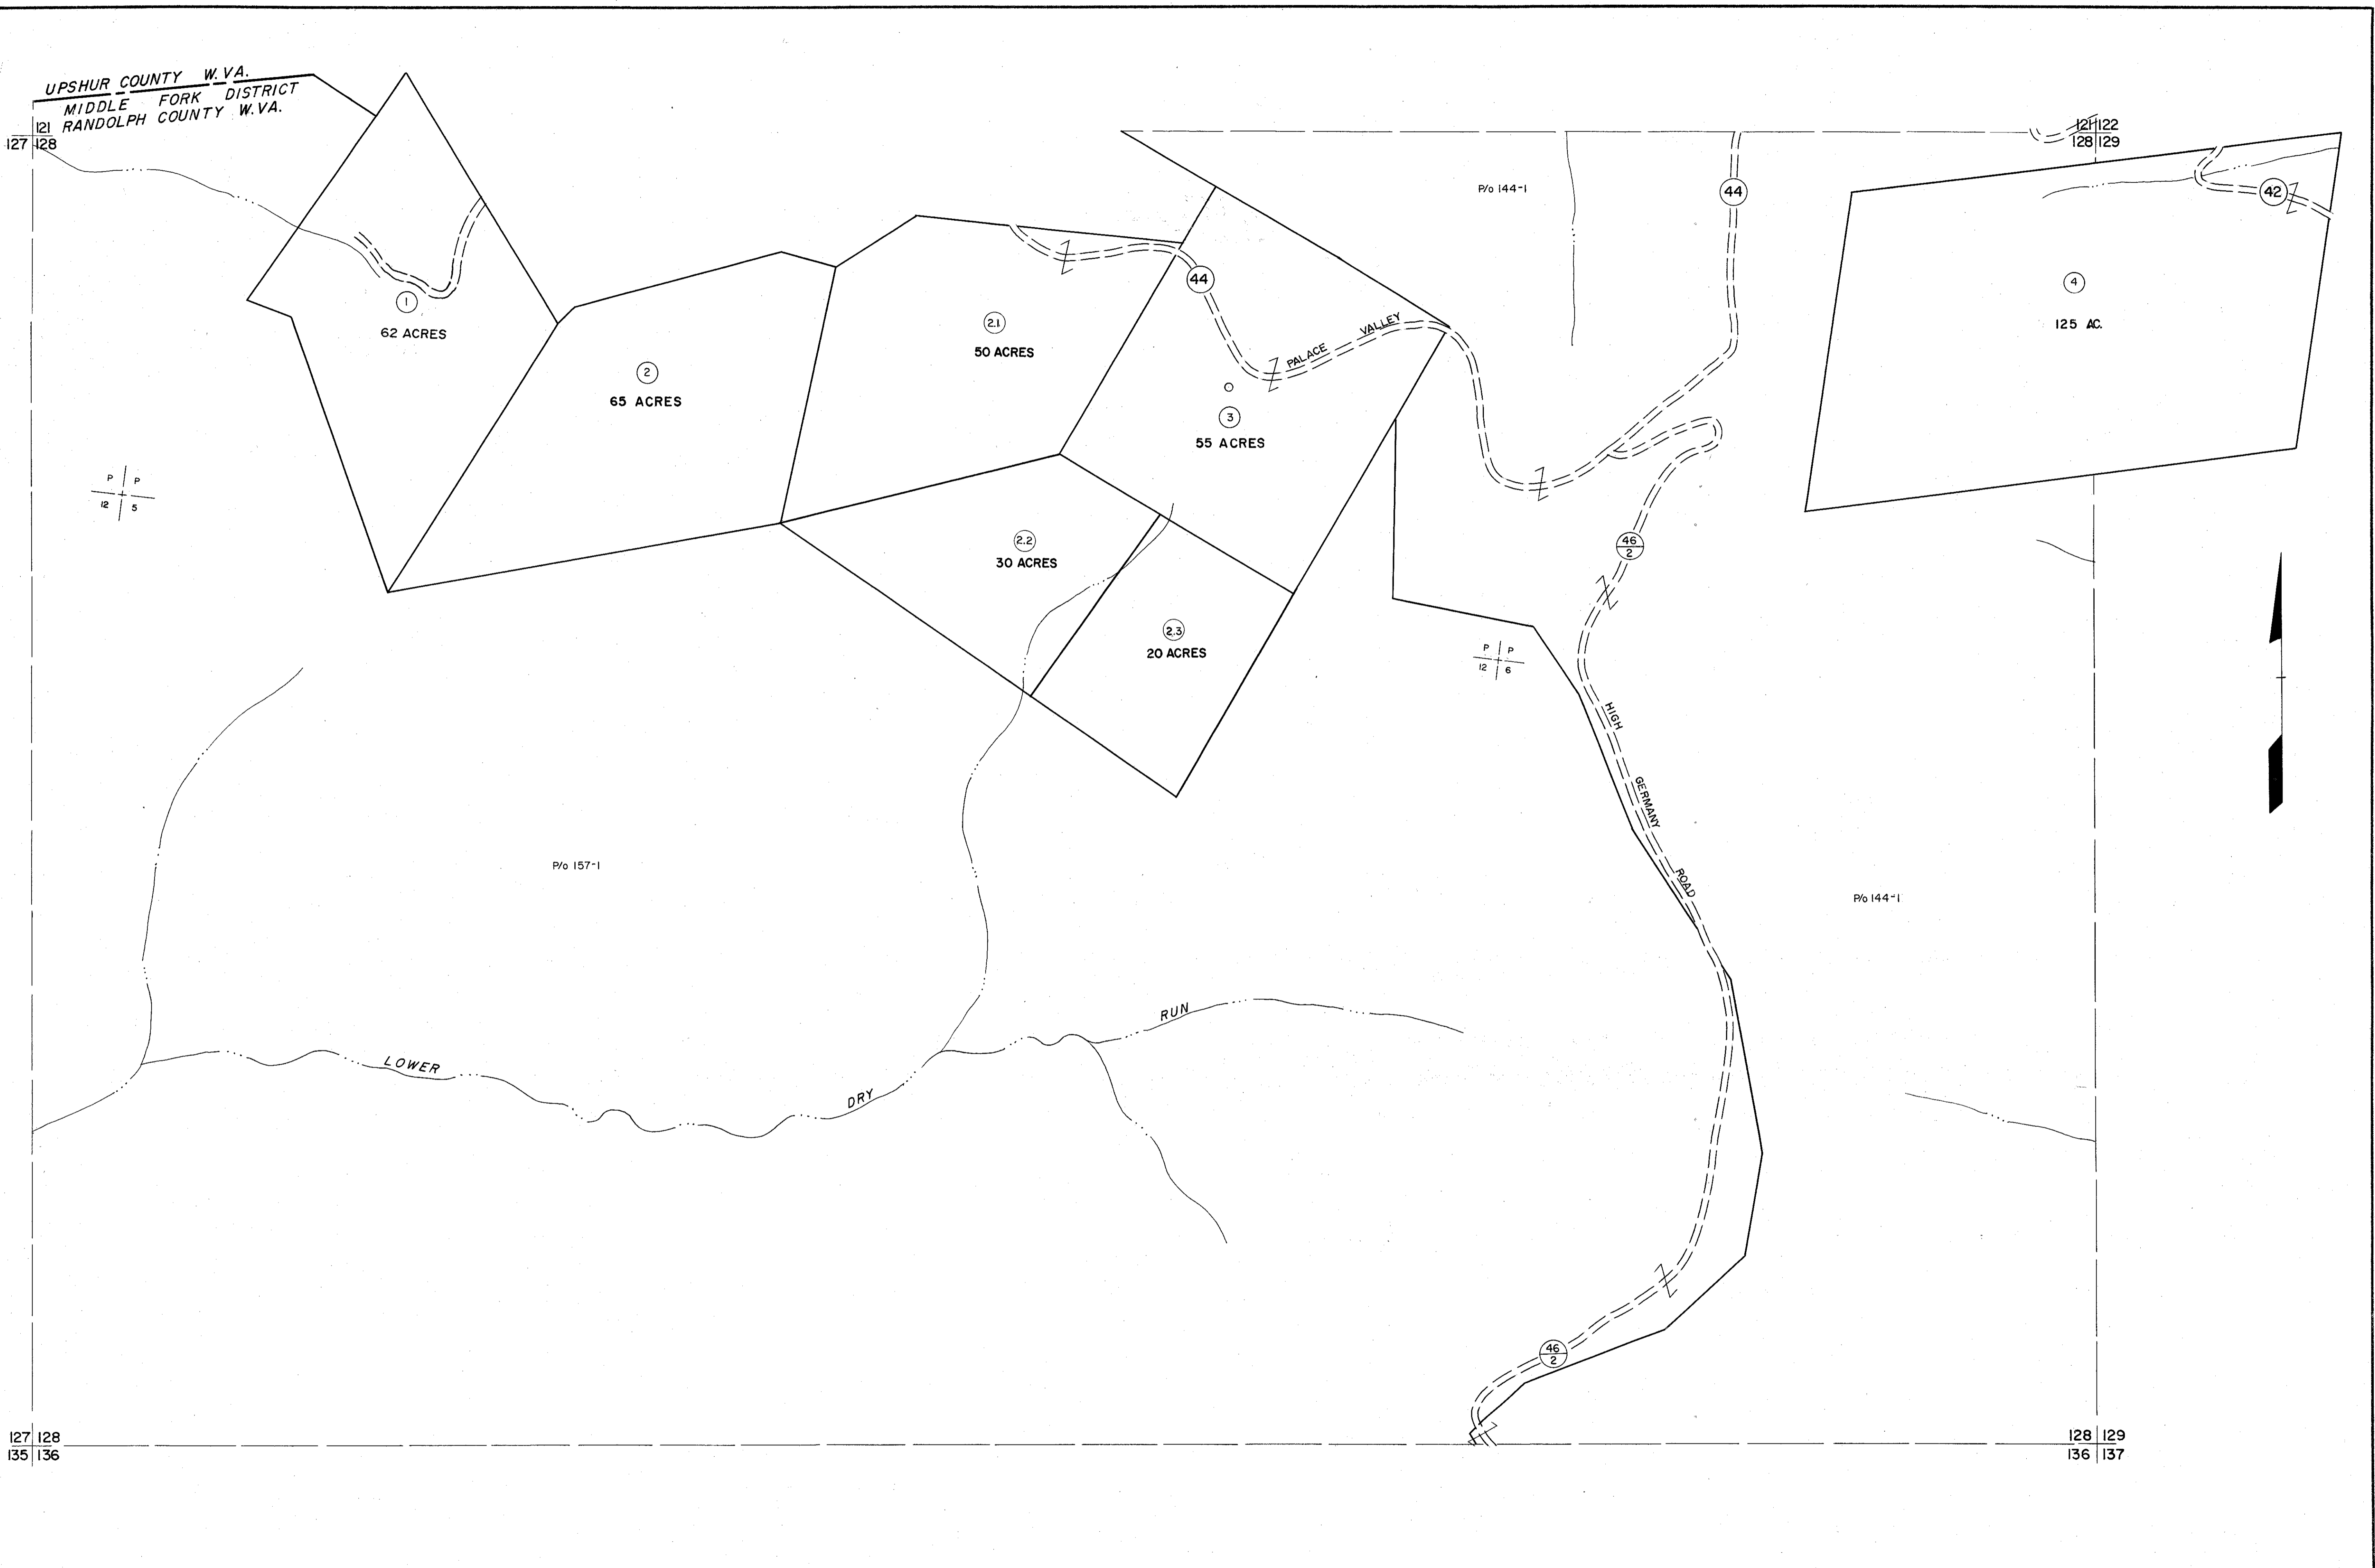

UPSHUR COUNTY W.VA.
MIDDLE FORK DISTRICT
RANDOLPH COUNTY W.VA.

127 128
128 129

127 128
135 136

121 122
128 129

128 129
136 137

P P
12 5

P P
12 6

For Tax Purposes Only
Prepared by
MICHAEL BAKER, JR., INC.
Consulting Engineers
Rochester, Pennsylvania

Legend	
Property line	Original lot line
Edge of pavement or roadway	Deed lot number
Corporation line	Parcel or index number
District line	Improvement
County line	Railroad

Revisions	
1	6-30-04
2	Revised to 7-80
3	7-1-84
4	Revised to 7-1-87
5	OGIS 4-15-92 JEB
6	OGIS 4-26-93 JEB
7	SLS INC.-J.W.M. 4/97
8	
9	
10	
11	
12	
13	
14	
15	
16	
17	
18	
19	
20	
21	
22	
23	
24	

KEY MAP
121 122
127 128 129
136

RANDOLPH COUNTY
STATE OF WEST VIRGINIA
Office of Assessor

DISTRICT
MIDDLE FORK
SHEET NO: 128
Date, Aerial Photography: April 1963 Date, Map: June 1963
Photo No: 385-12-6 Scale: 1" = 400'