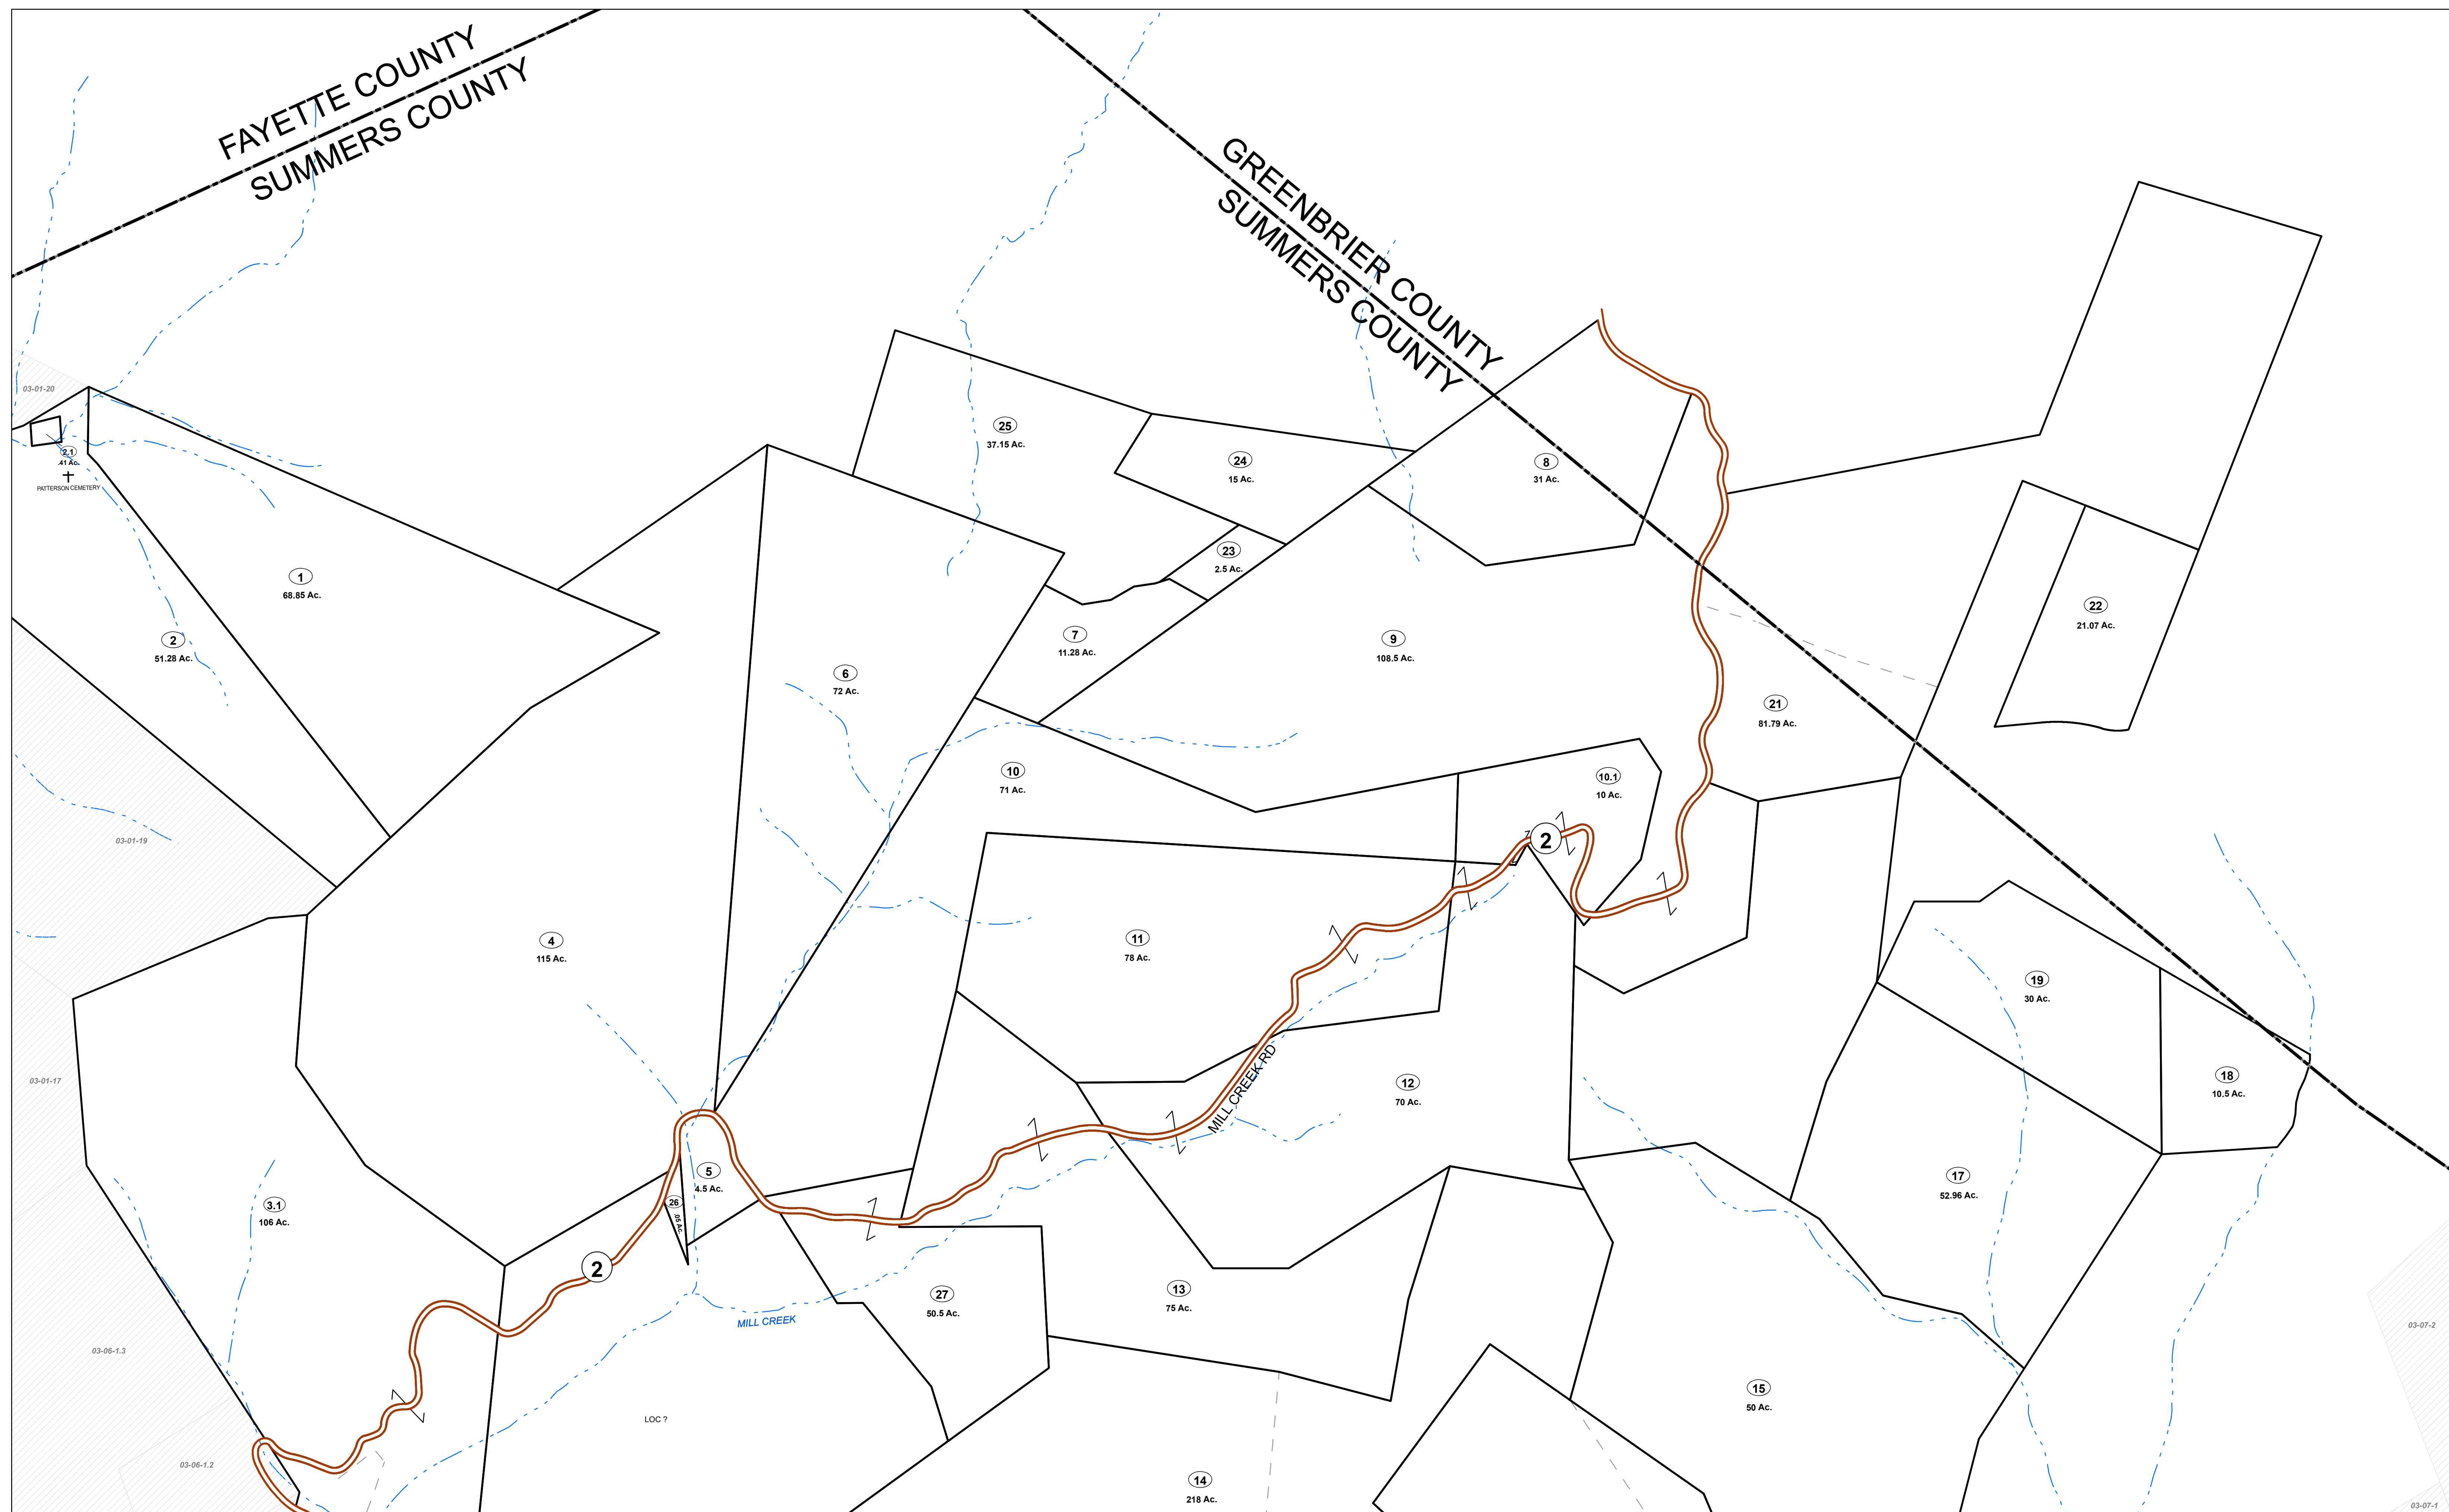

FAYETTE COUNTY
SUMMERS COUNTY

GREENBRIER COUNTY
SUMMERS COUNTY

FOR TAX PURPOSES ONLY

Prepared By:
Greg Vandall
Summers County Assessor

Legend

Property Line	Original Lot Line
Road Right of Way	Lot Number (15)
Corporation Line	Parcel Number (99)
District Line	Water
County Line	Railroad

R	1	Revised 6/1/16	9	17
O	2	Revised 12/30/2016	10	18
V	3		11	19
J	4		12	20
I	5		13	21
S	6		14	22
J	7		15	23
O	8		16	24

STATE OF WEST VIRGINIA
COUNTY OF SUMMERS
Office of Assessor

GREEN SULPHUR DISTRICT
Map: 02
Date, Aerial Photography: 2003
Date, Map: 1/26/2017
Scale: 1" = 400'