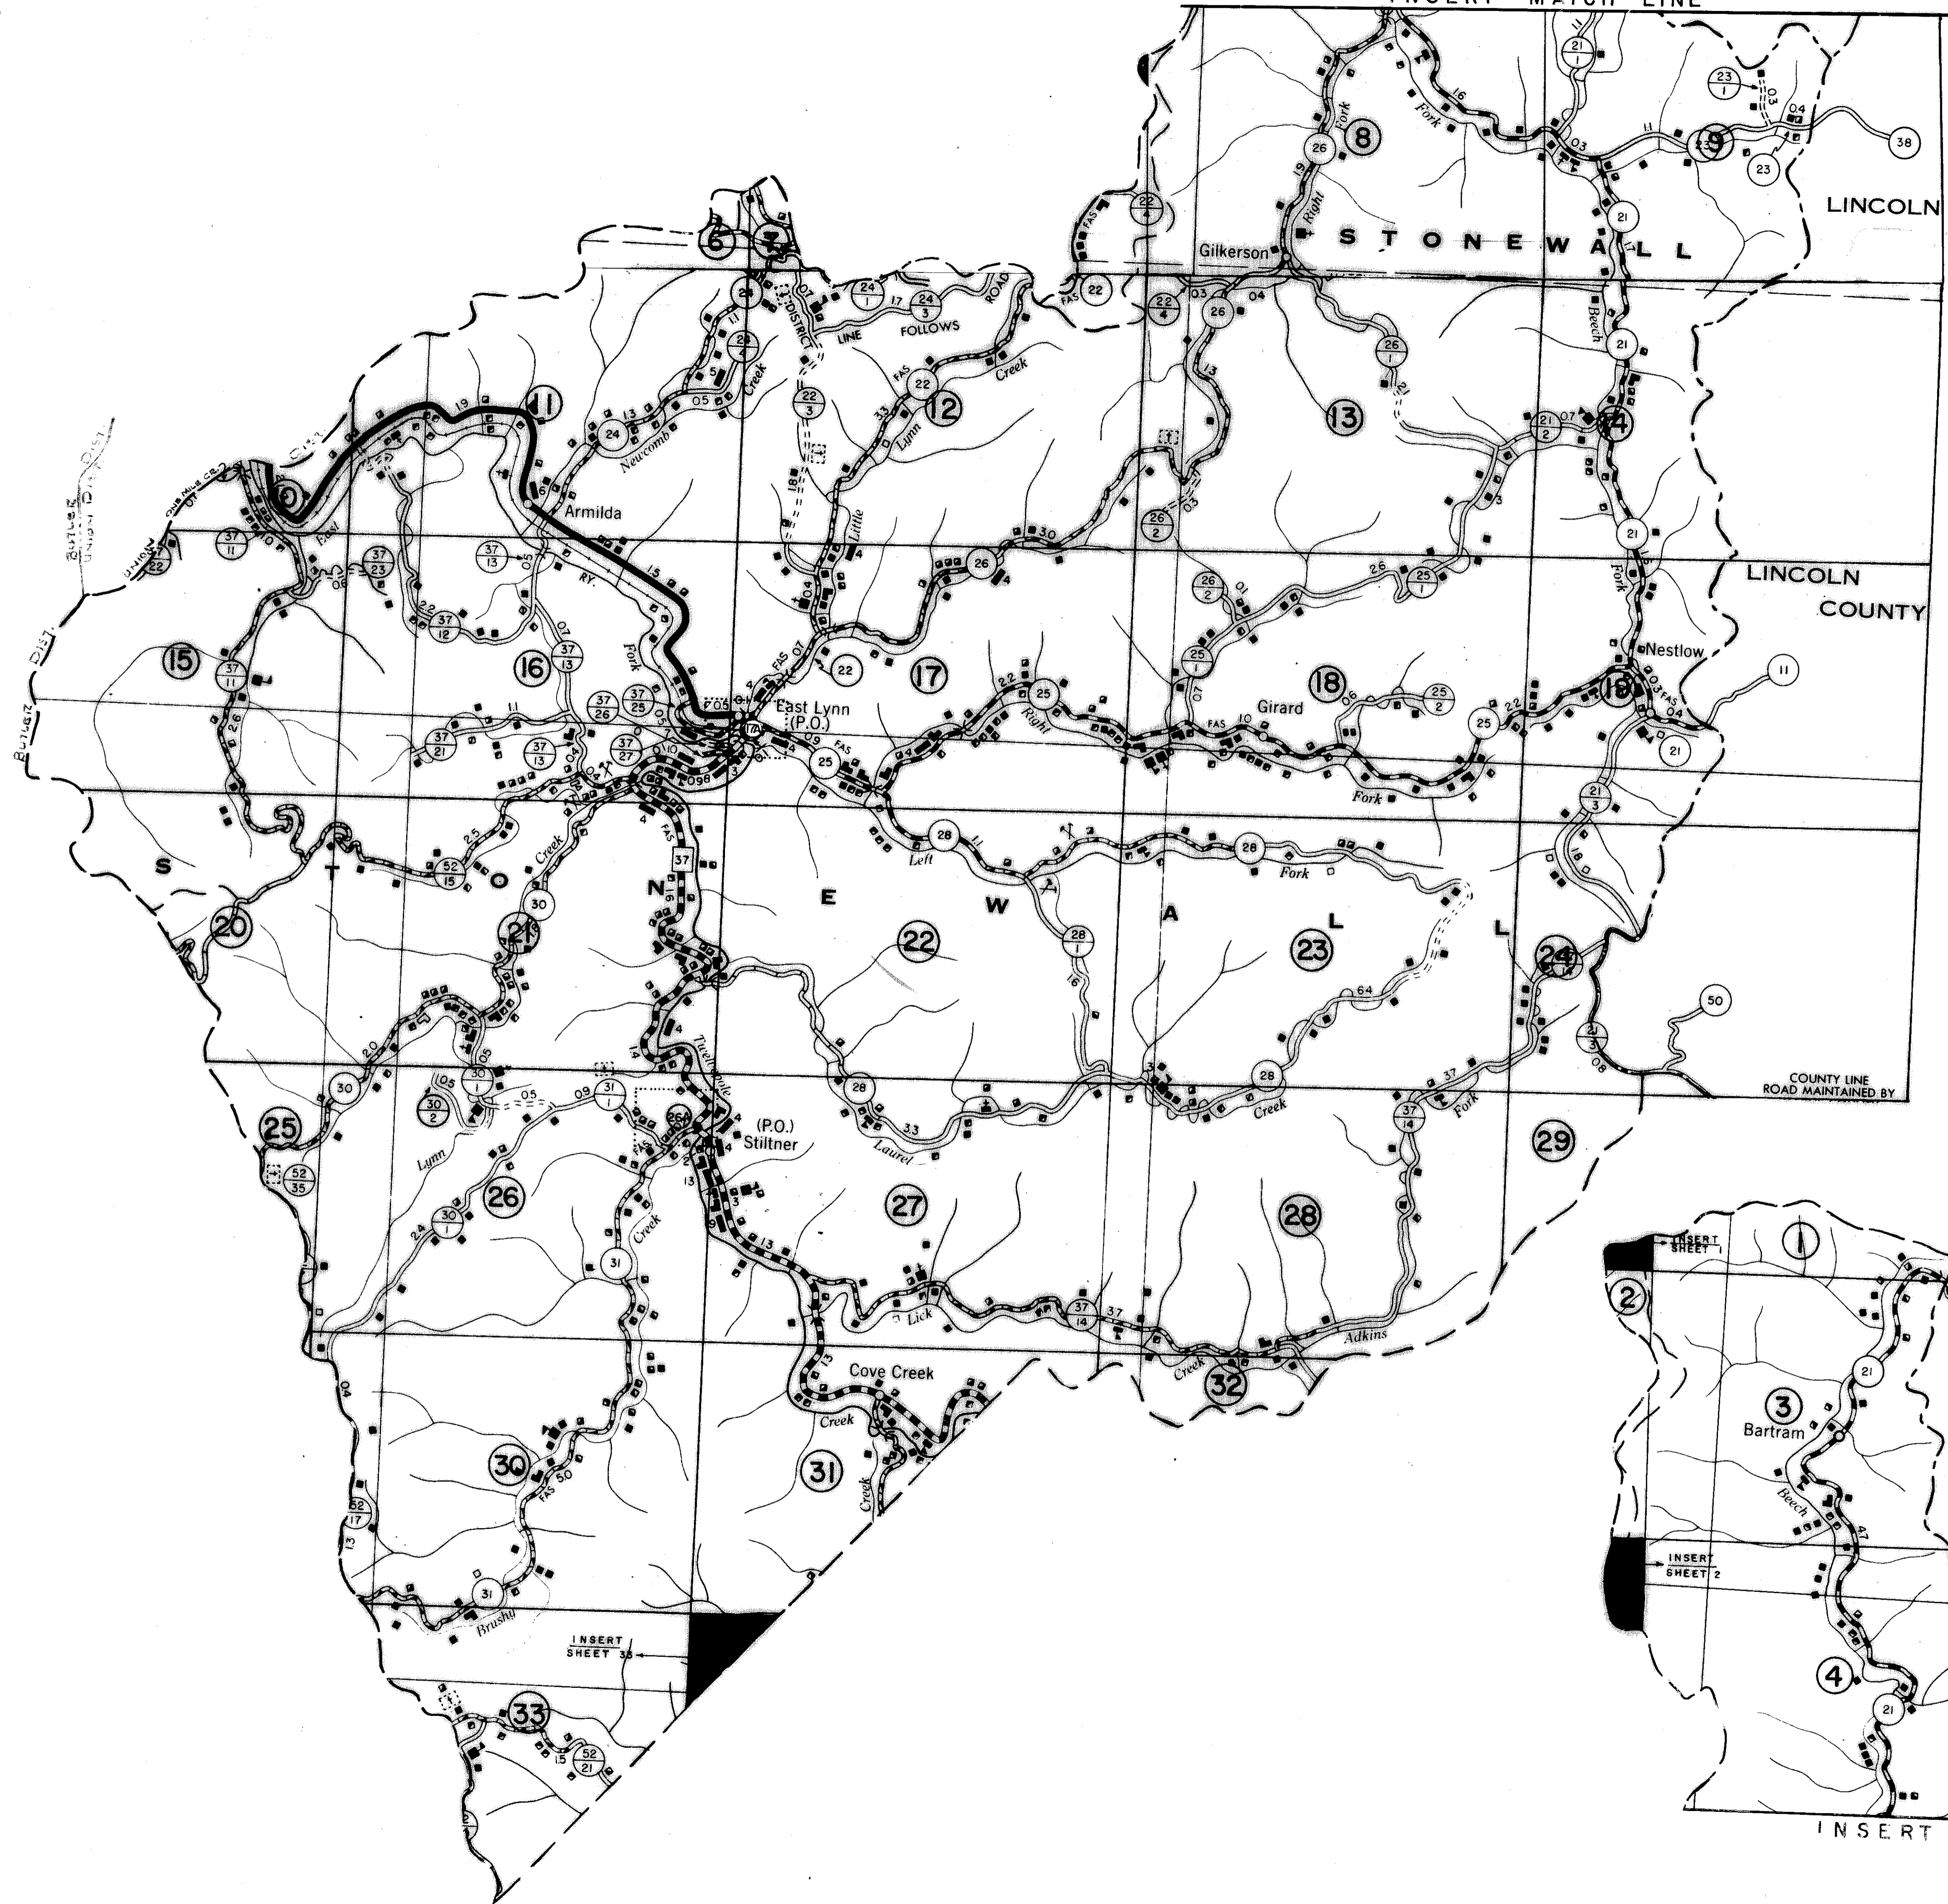

INSERT MATCH LINE

COUNTY LINE ROAD MAINTAINED BY

SHEET INDEX
 STONEWALL DISTRICT
 WAYNE COUNTY, WEST VA.