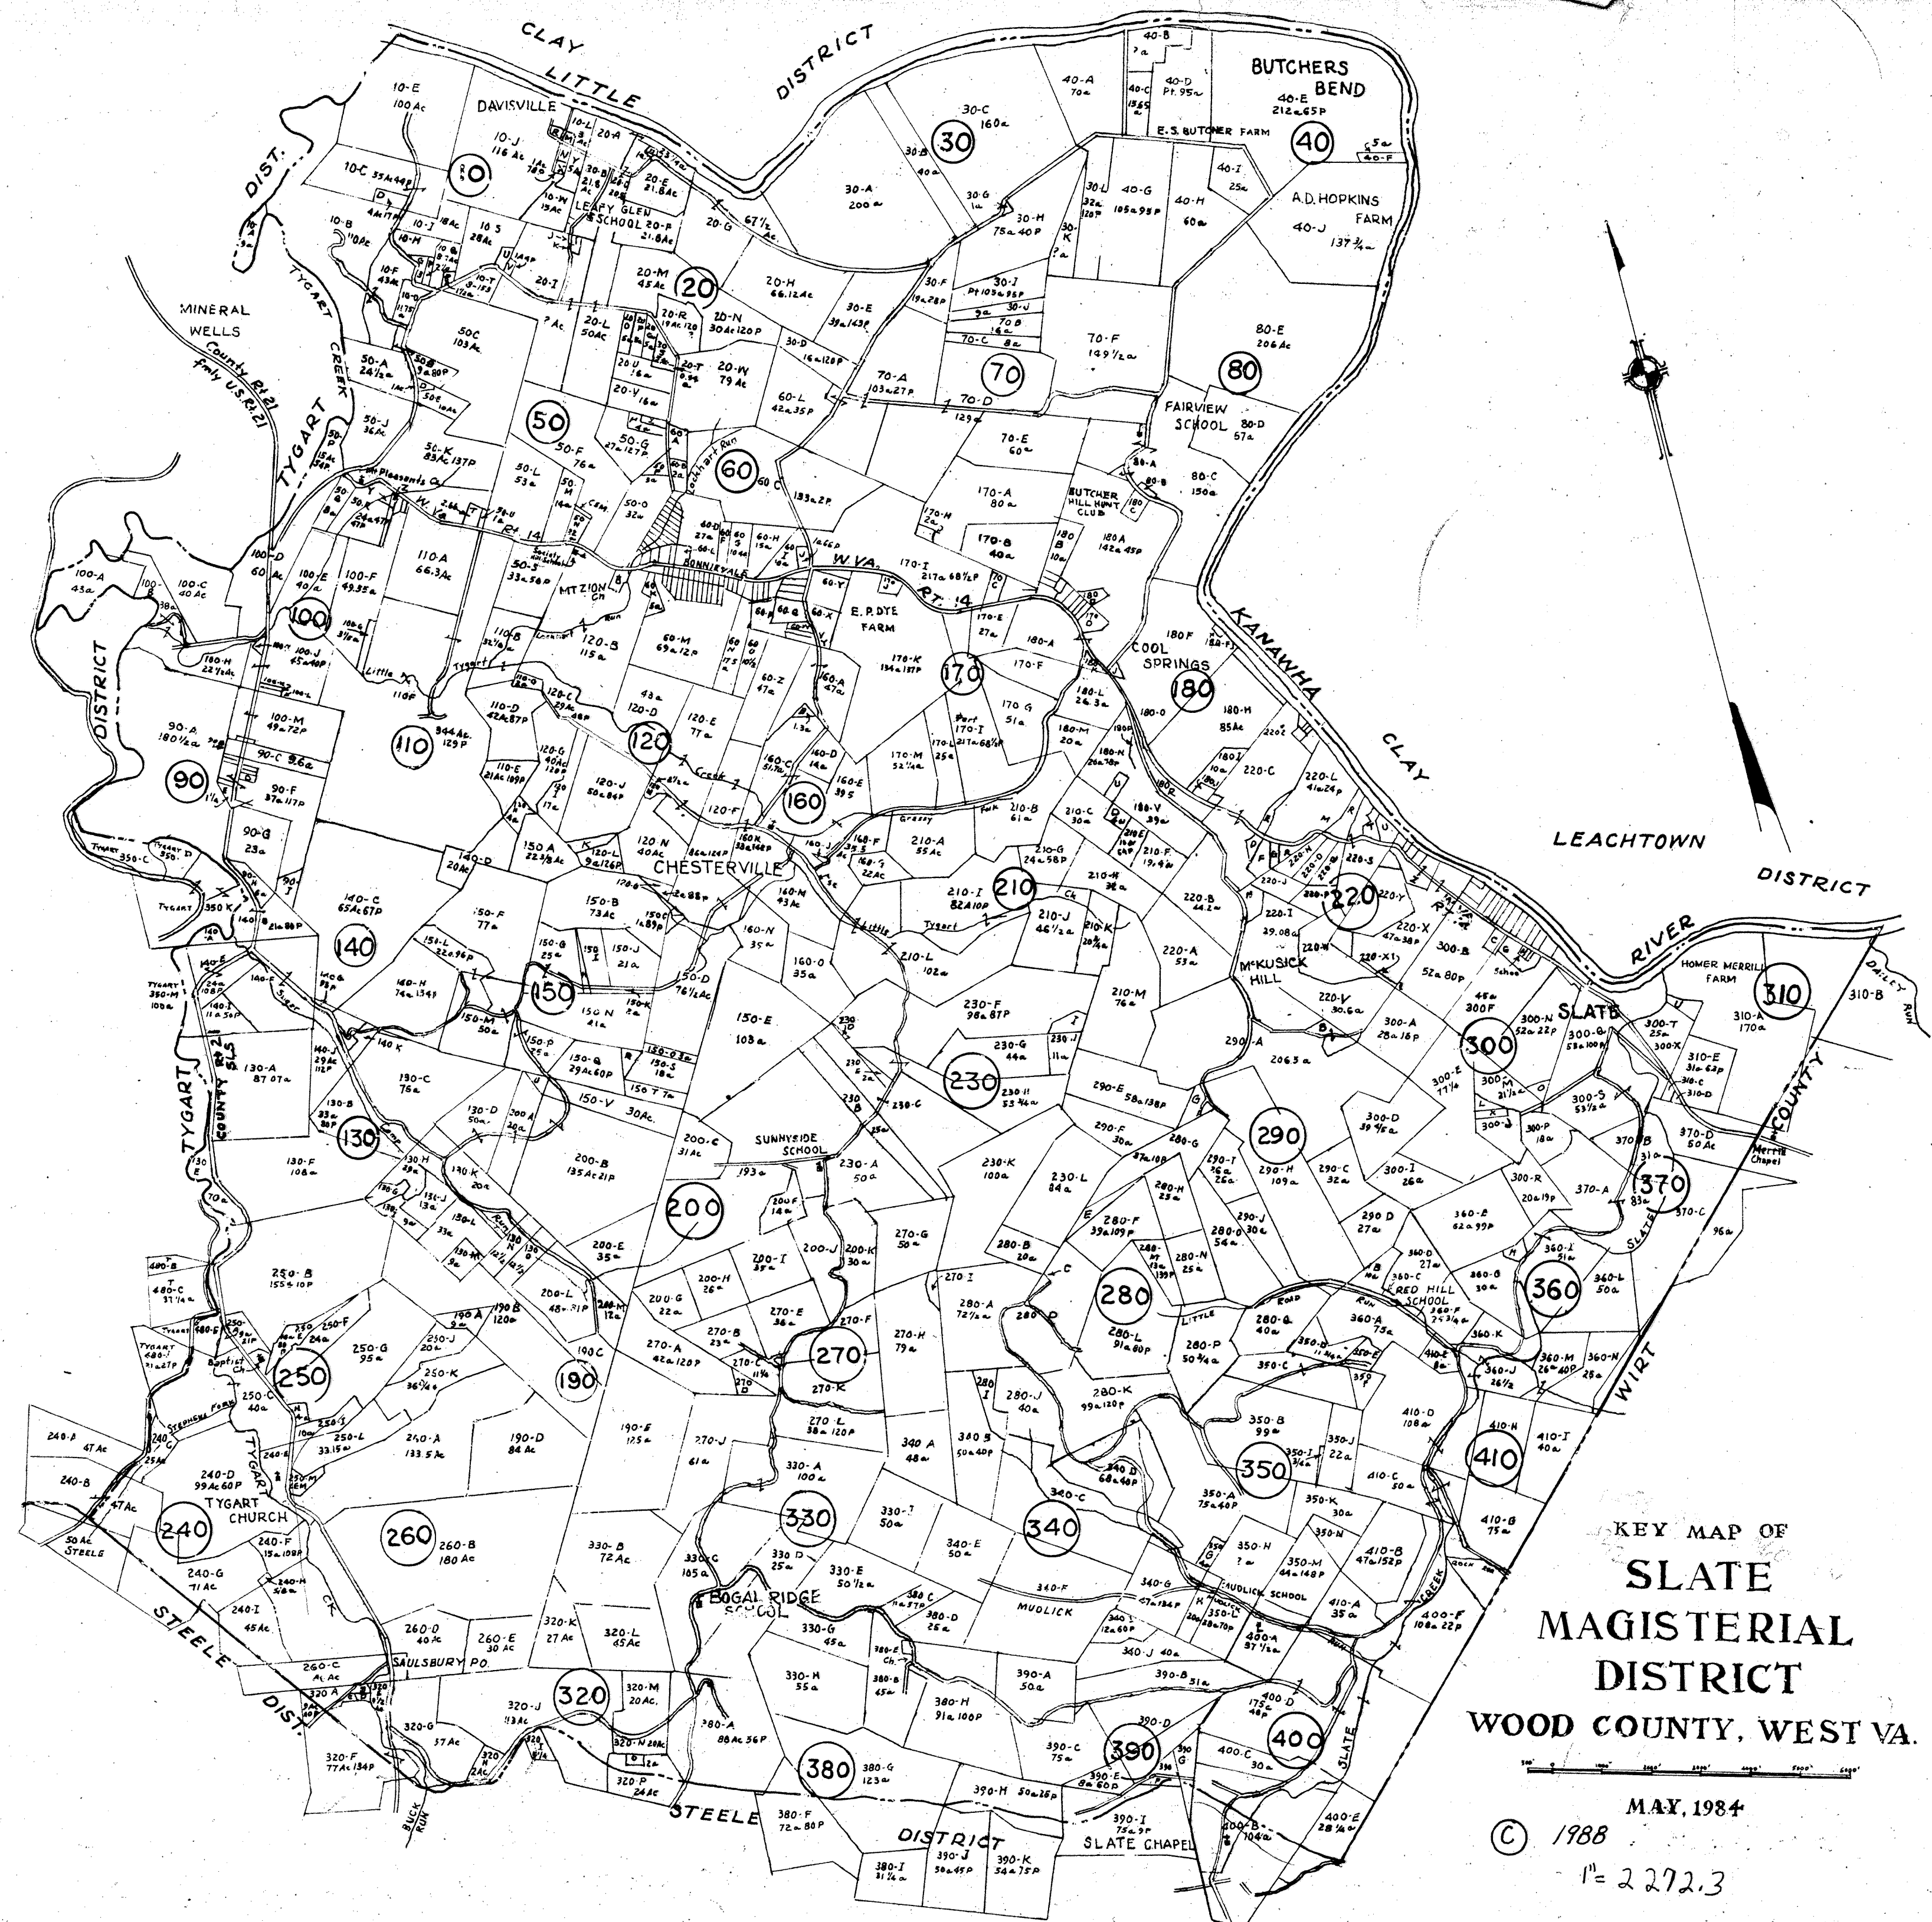

SLATE DIST. KEY & INDEX

MT. PLEASANT DIVISION	PG 50
RIVERLAWN	300
GEORGE MERRILL S/D	300
OAKBROOK ADN	110
OAKBROOK, SEC B	111
BONNIVALE ADN, A & B	60
CLORADON OTTS ADN	90
DELBERT J. MATHENY S/D	90
MARSH'S PARK	170
E.P. DYE SUBDIVISION	170
HARRY WHITECOTTON I&2	250
CARR SUBDIVISION	100
SOCIETY HILLS ACRES ADN.	50
MT. PLEASANTS ESTATES	21
MINERAL ACRES S/D	51
LINCOLNSHIRE S/D	112&112A
WINDSOR ESTATES	53, 53A, 54
DAVIS BUTCHER BEND ADN.	60
MEADOW LANE ESTATES	22
FERRELL'S VALLEY	11
CAMP "77"	41
VANDALIA ESTATES	12
Country View Manor S/D	23
Woodridge Plans	113-117
Sanctuary Heights	20

KEY MAP OF
SLATE
MAGISTERIAL
DISTRICT
WOOD COUNTY, WEST VA.

MAY, 1984
© 1988
1-2272.3

MAPPER'S COPY