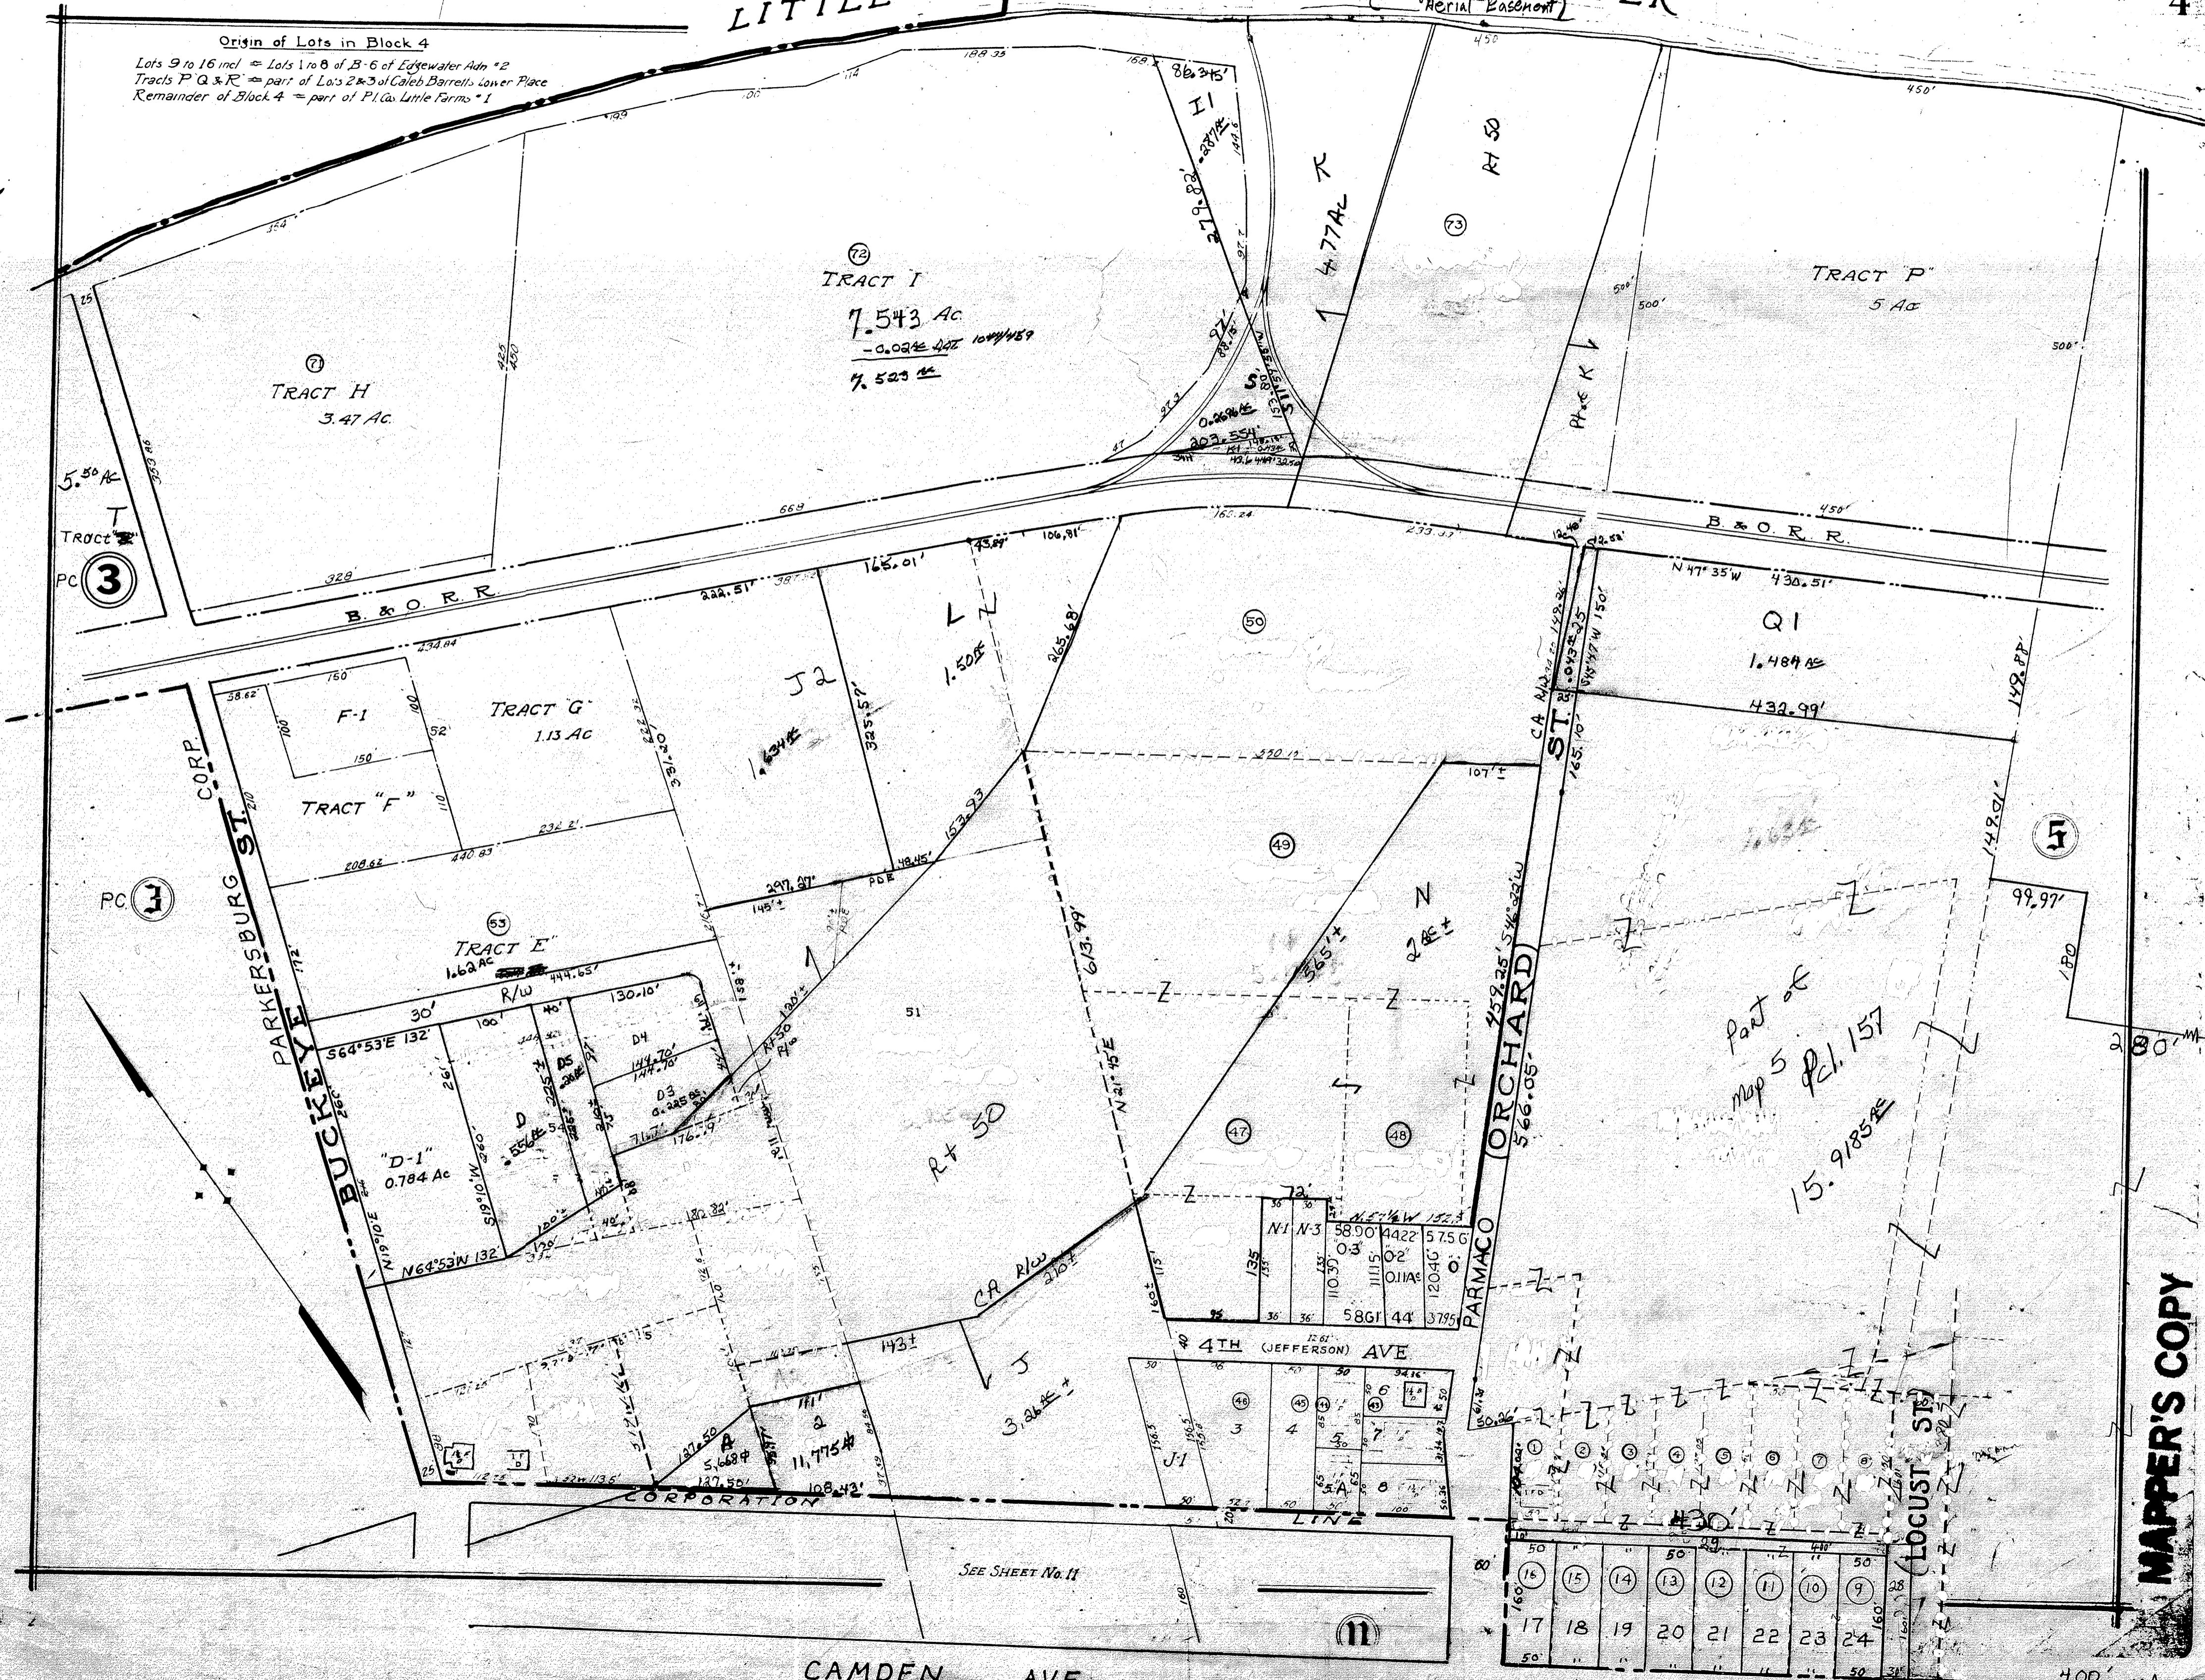

Origin of Lots in Block 4
Lots 9 to 16 incl = Lots 1 to 8 of B-6 of Edgewater Adu #2
Tracts P Q & R = part of Lots 2 & 3 of Caleb Barrelets Lower Place
Remainder of Block 4 = part of Pl. in Little Farms #1

5.50 AC
TRACT
PC (3)

TRACT H
3.47 AC

TRACT I
7.543 AC
-0.02 AC 202 10/11/48
7.523 AC

TRACT P
5 AC

TRACT G
1.13 AC

TRACT F

TRACT E
1.62 AC

"D-1"
0.784 AC

Part of
Map 5
Pl. 157
15.9185 AC

ORCHARD
566.05'

5890	4422	5756
03	02	01
11030	11115	12046
5861	44	3795

4TH (JEFFERSON) AVE

SEE SHEET No. 11

CAMDEN AVE

MAPPER'S COPY