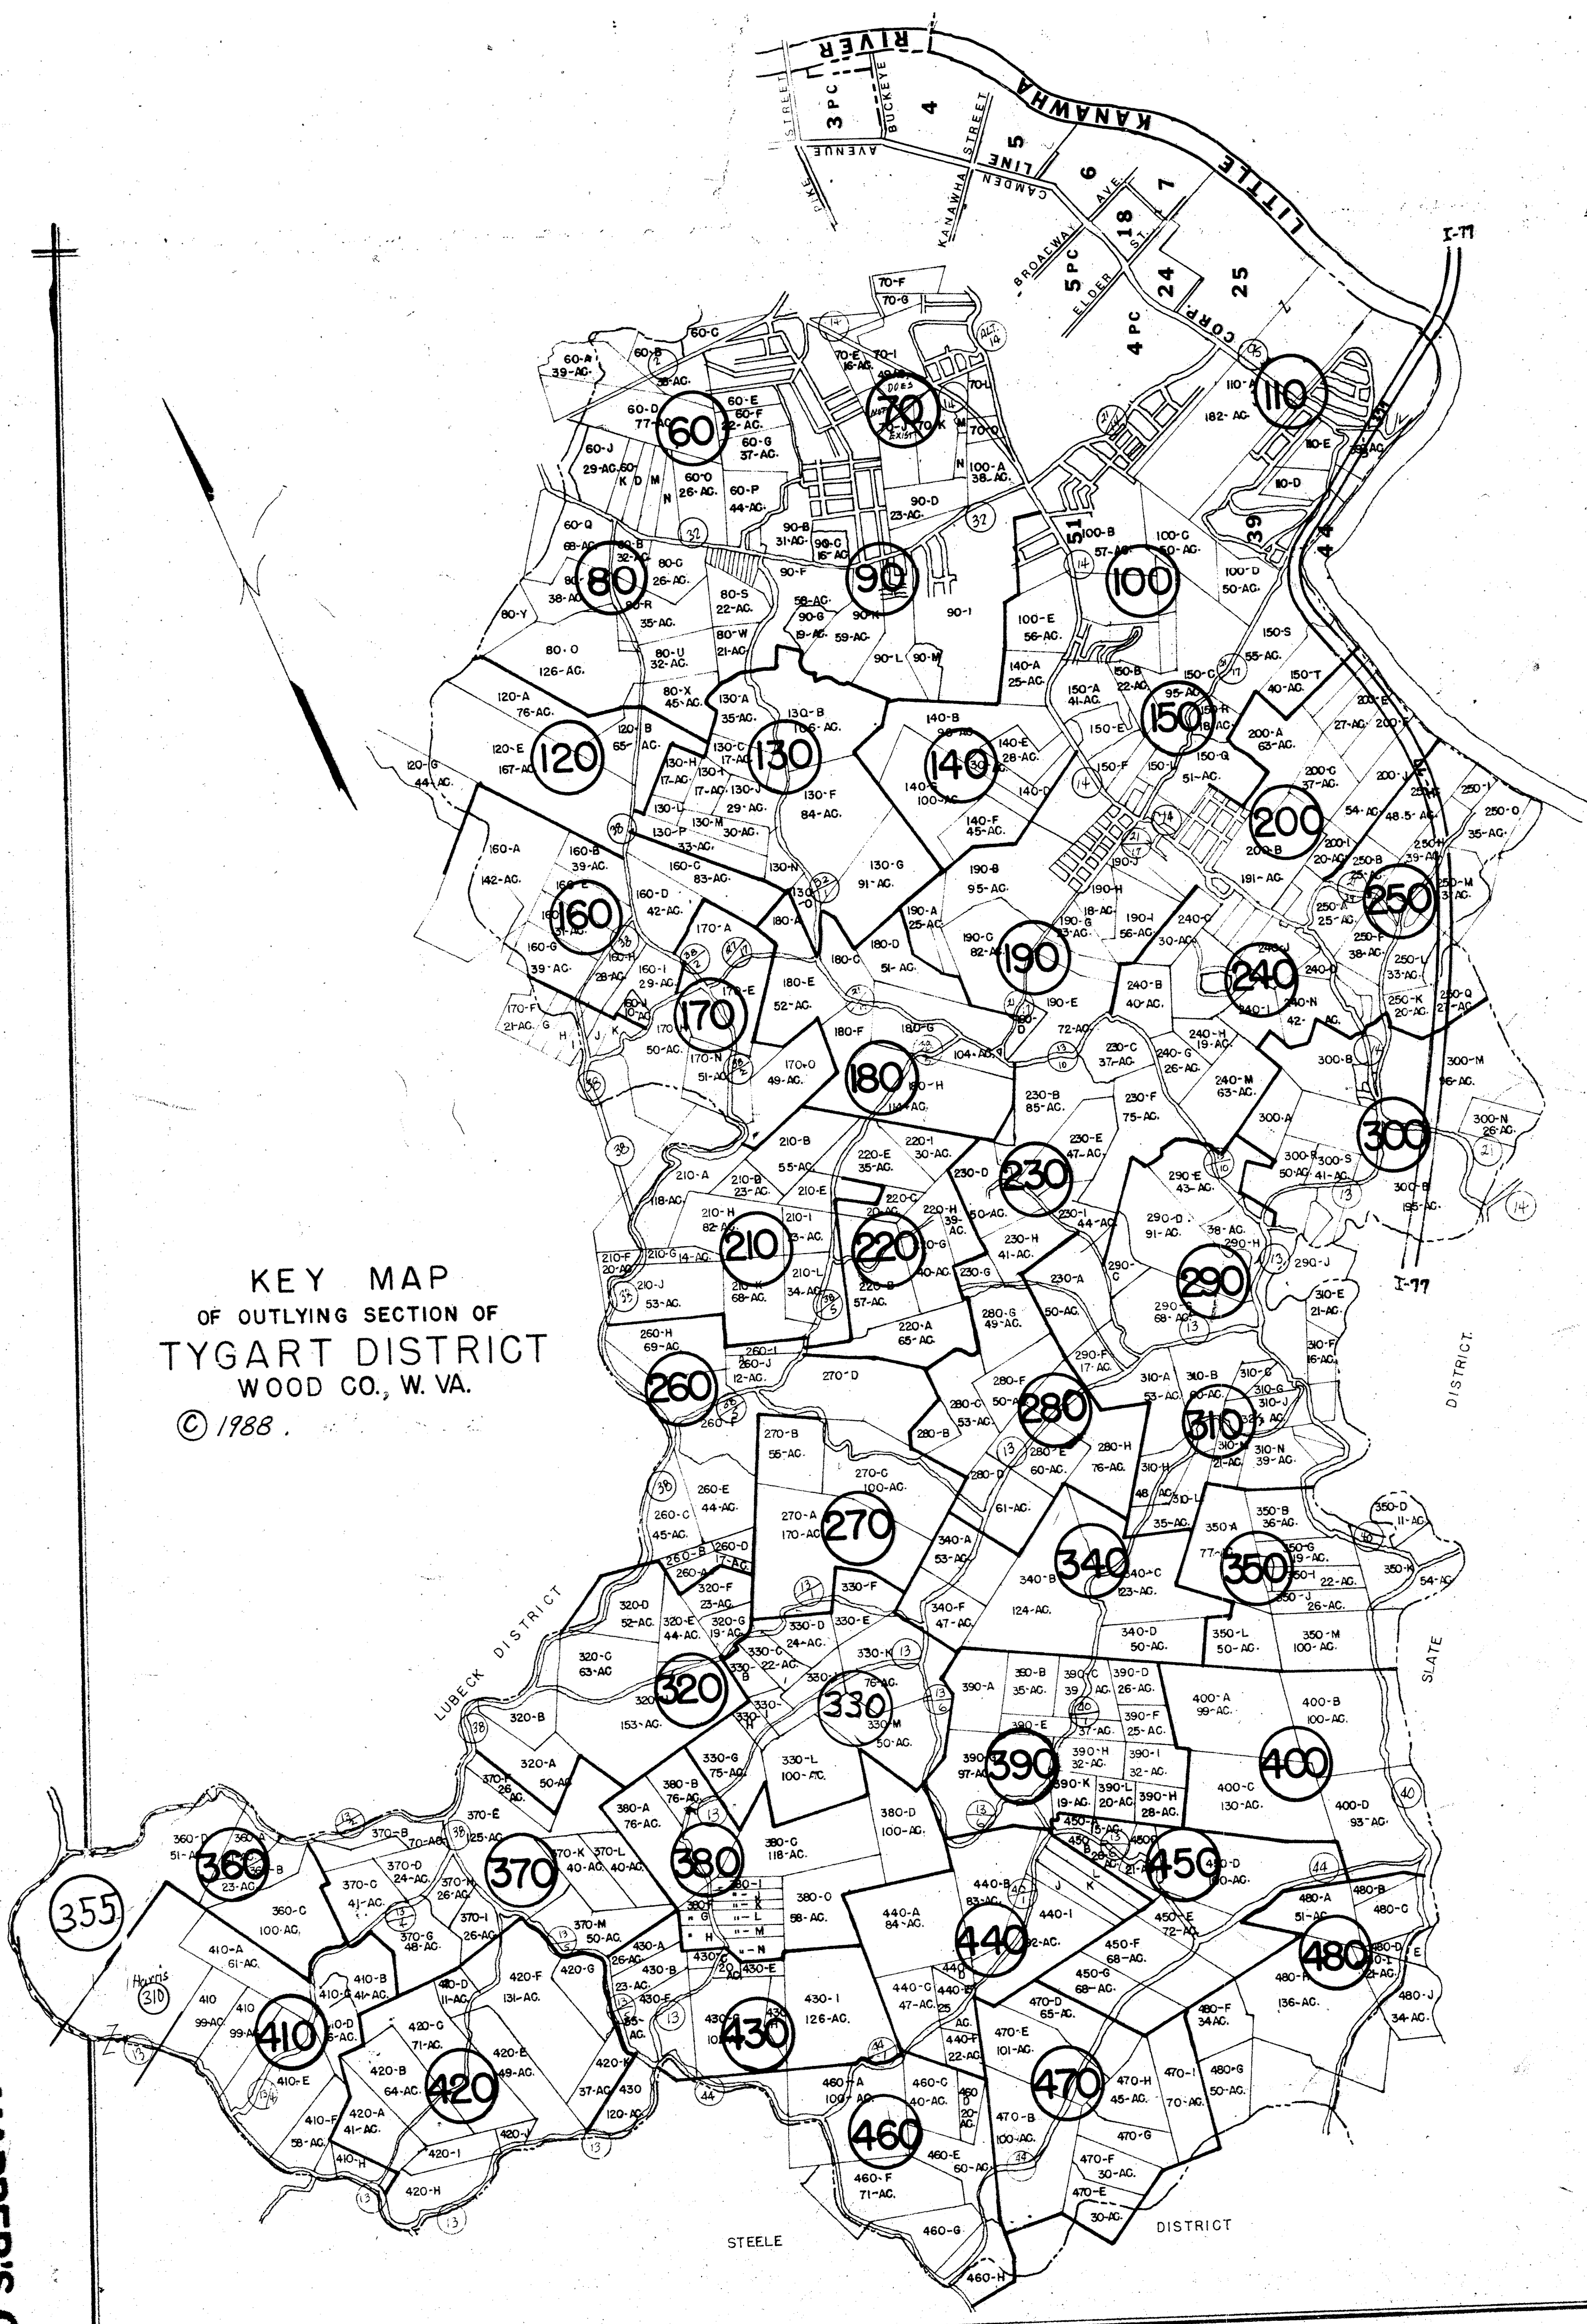

KEY MAP
OF OUTLYING SECTION OF
TYGART DISTRICT
WOOD CO., W. VA.
© 1988.

MAPPER'S COPY