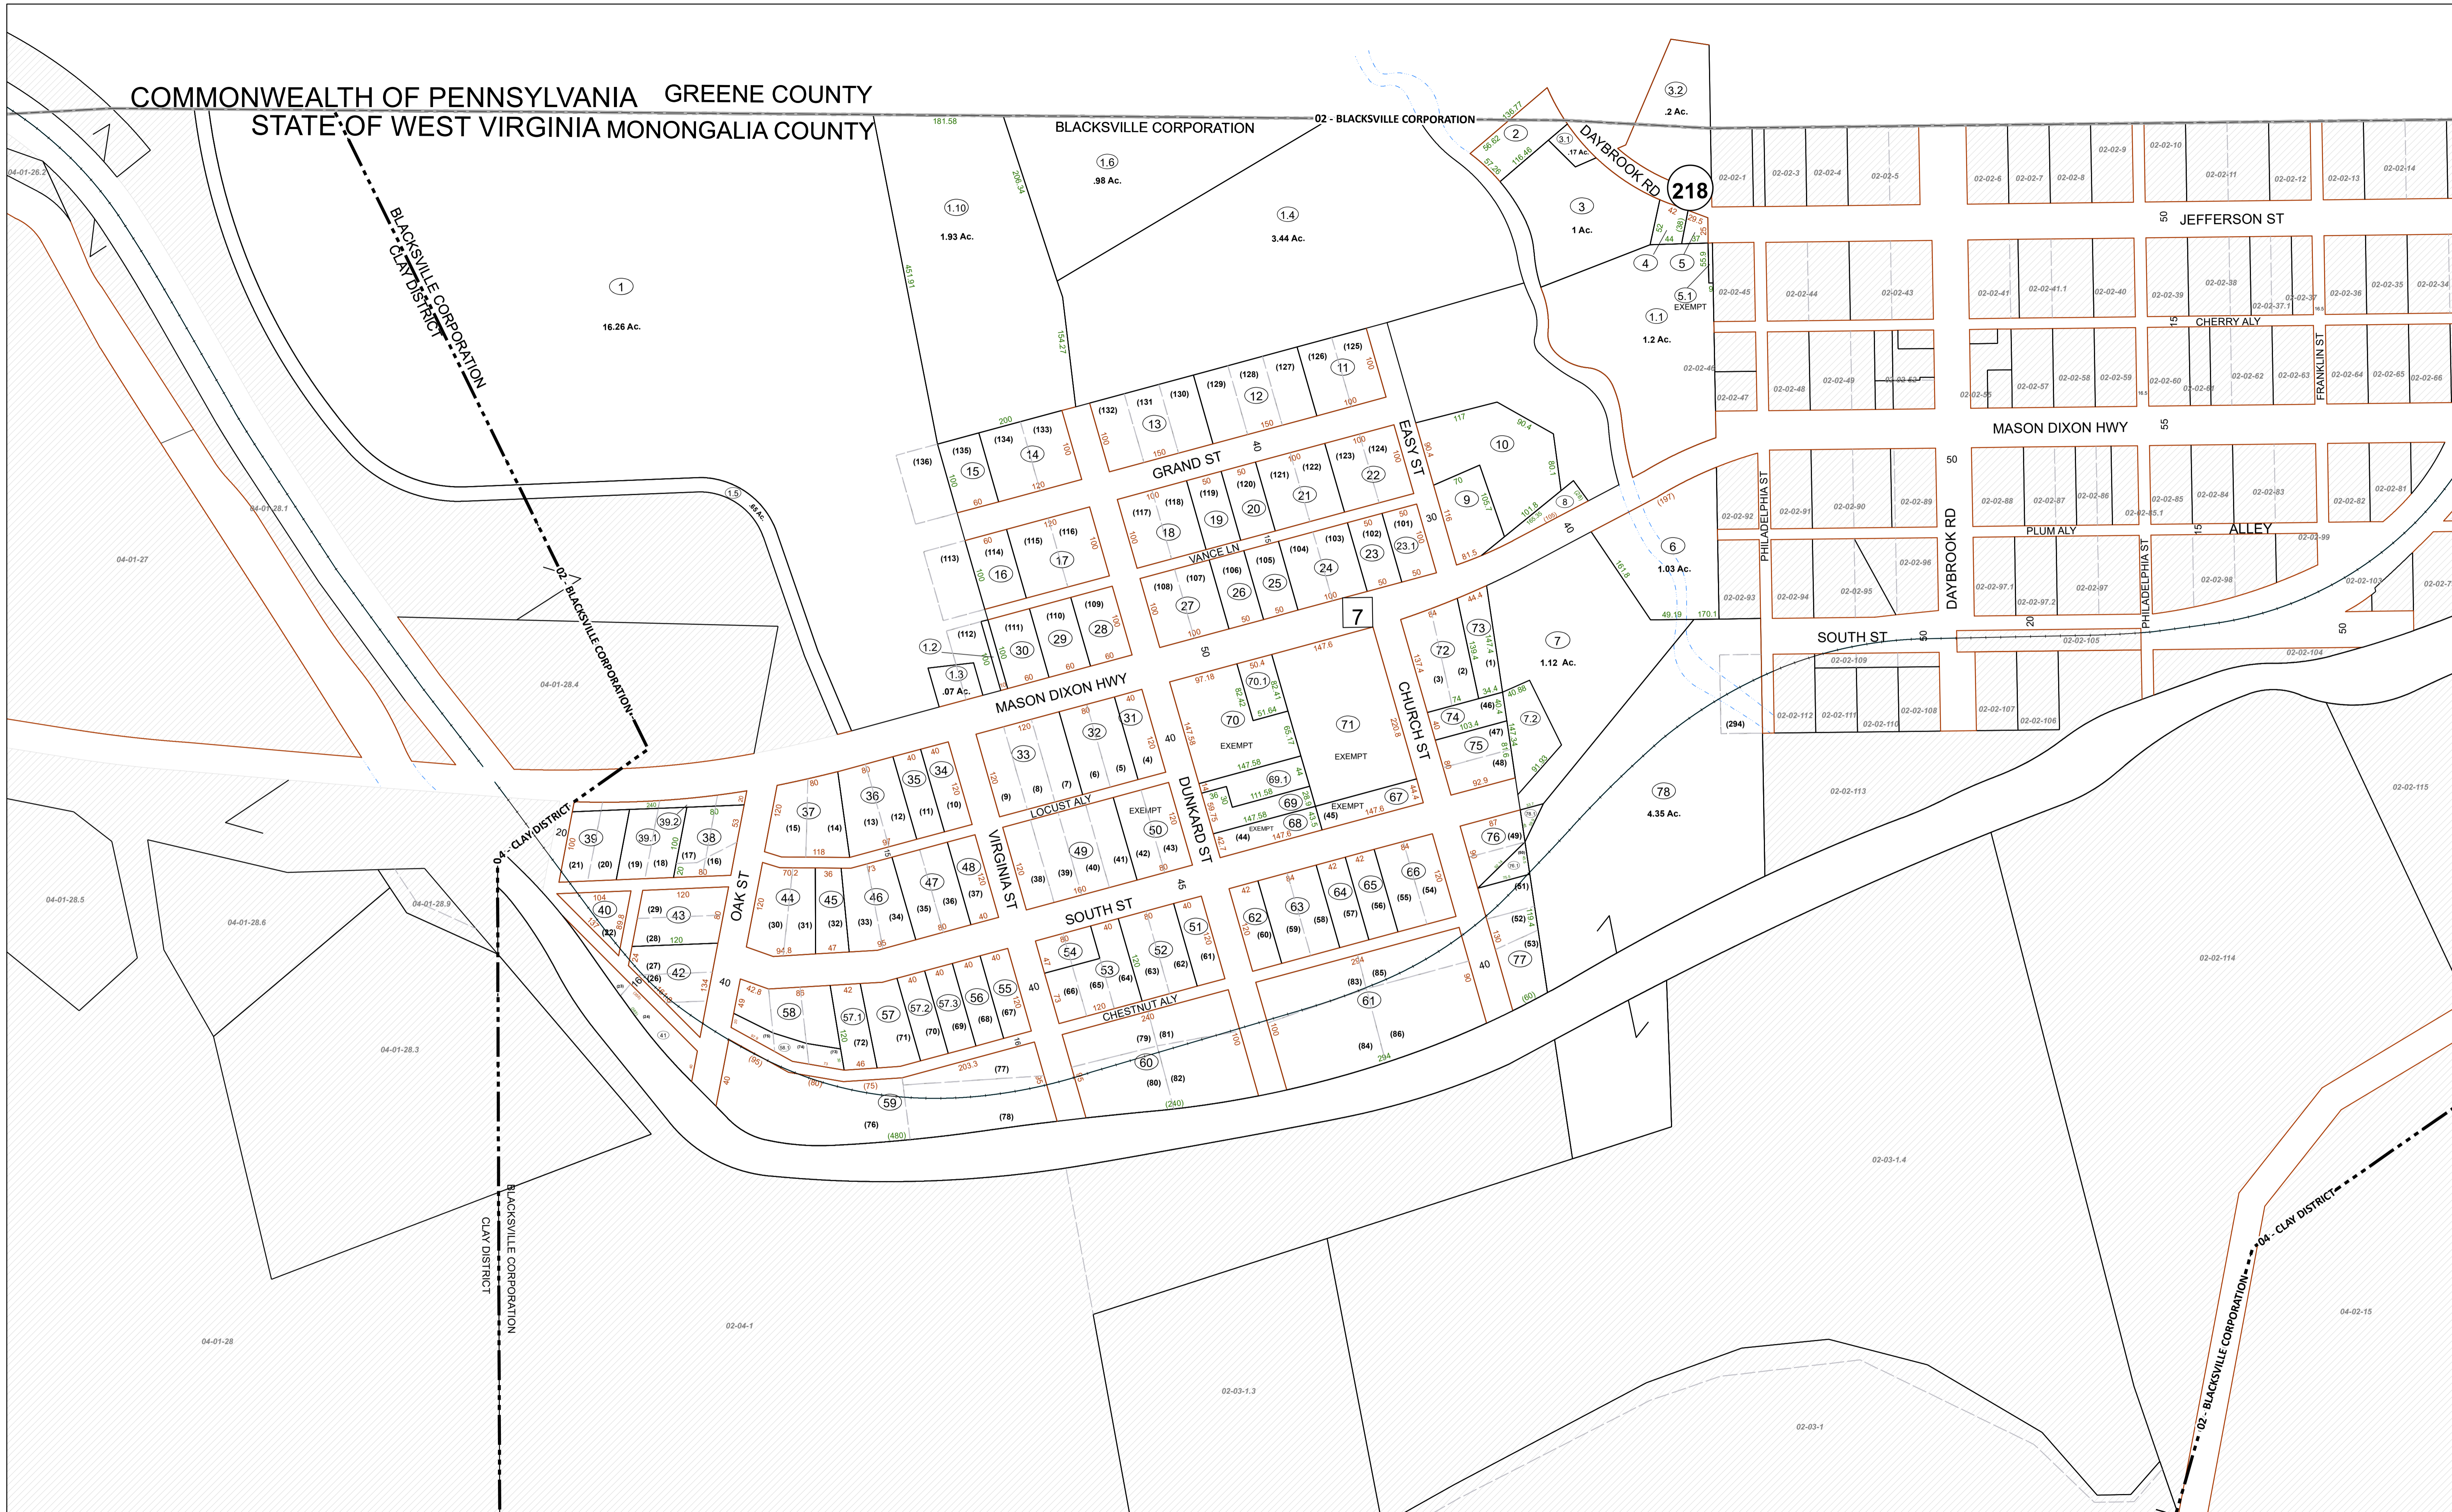

COMMONWEALTH OF PENNSYLVANIA GREENE COUNTY
STATE OF WEST VIRGINIA MONONGALIA COUNTY

FOR TAX PURPOSES ONLY

Prepared By:
Mark Musick
Monongalia County Assessor

Legend

Property Line	Original Lot Line
Road Right of Way	Lot Number (15)
Corporation Line	Parcel Number (98)
District Line	Water
County Line	Railroad

R	1	Revised 6/1/15	9	17
E	2	Mail Rev.	10	18
V	3		11	19
I	4		12	20
S	5		13	21
J	6		14	22
N	7		15	23
S	8		16	24

STATE OF WEST VIRGINIA
COUNTY OF MONONGALIA
Office of Assessor

BLACKSVILLE CORP
District 02 Map No. 01
Date, Aerial Photography:
Date, Map: 1/24/2024
Scale: 1" = 100'